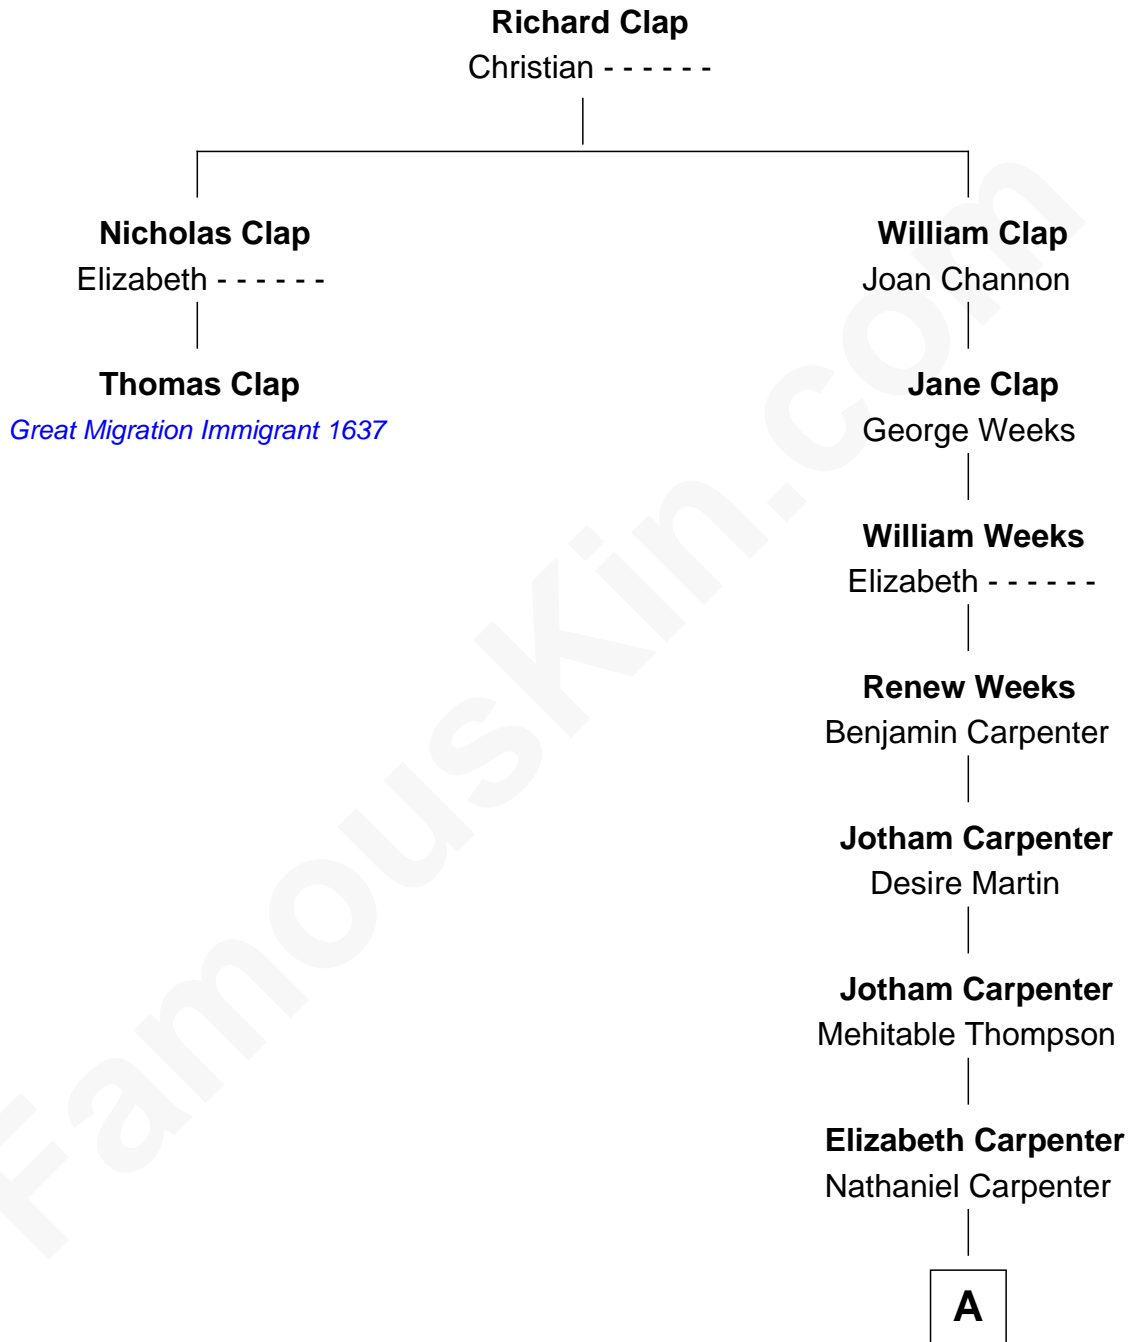

FamousKin.com

Relationship Chart of

Thomas Clap

(c1608 - 1684) *Great Migration Immigrant 1637*

1st cousin 11 times removed of

John Lithgow

Stage, TV, and Movie Actor

A

Elizabeth Carpenter

Salmon Root

Amanda Root

Warren Mattoon Graves

Albert Mattoon Graves

Mary E. Bronson

Eva Bronson Graves

Rev. Orlo Josiah Price