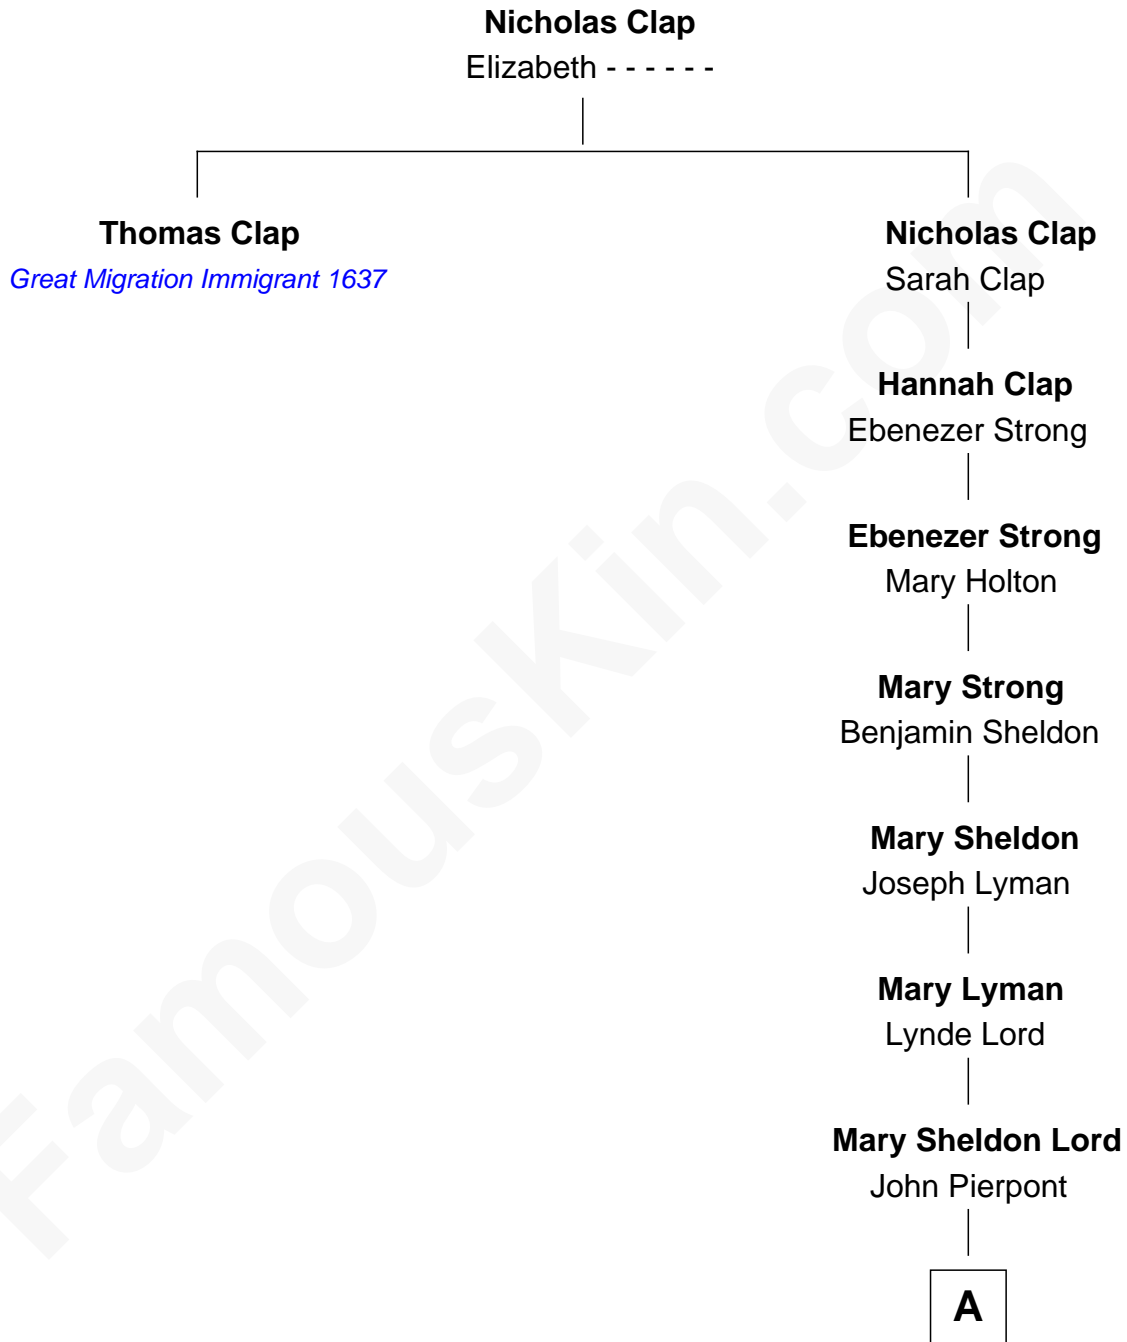

FamousKin.com
Relationship Chart of
Thomas Clap

(c1608 - 1684) Great Migration Immigrant 1637

9th great-granduncle of

John Adams Morgan

1952 Olympic Sailing Gold Medalist

A

Juliet Pierpont

Junius Spencer Morgan

John Pierpont Morgan

Frances Louisa Tracy

John Pierpont Morgan

Jane Norton Grew

Henry Sturgis Morgan

Catherine Frances Lovering Adams

John Adams Morgan

Olympic Gold Medalist