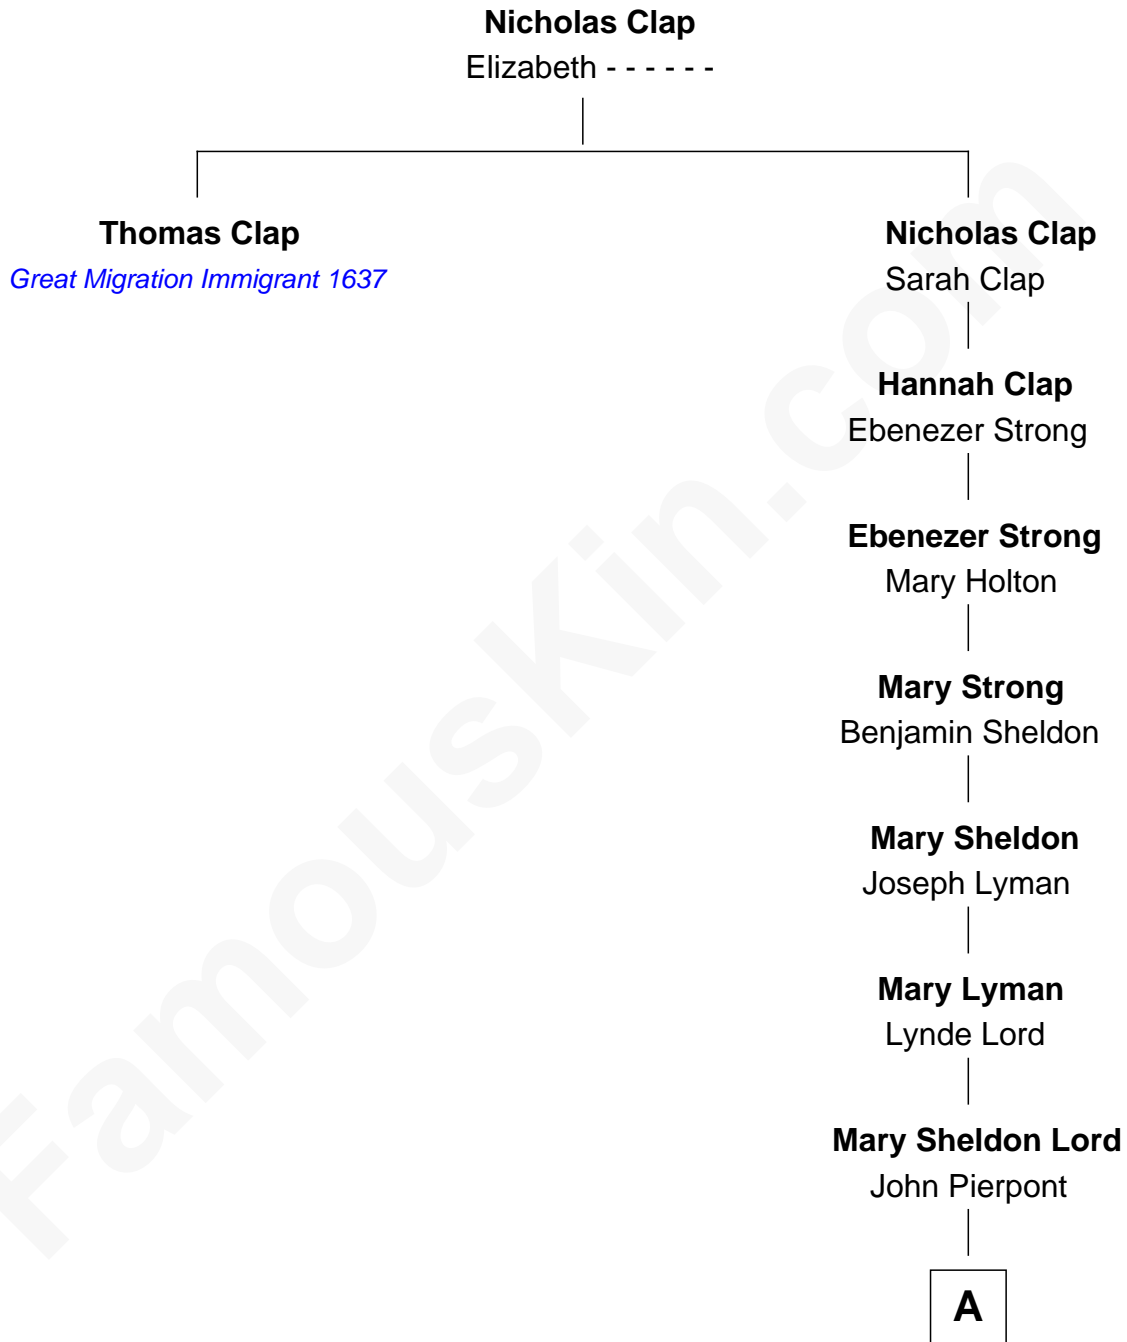

FamousKin.com
Relationship Chart of
Thomas Clap

(c1608 - 1684) Great Migration Immigrant 1637

8th great-granduncle of

Henry Sturgis Morgan

Co-Founder of Morgan Stanley

A

Juliet Pierpont

Junius Spencer Morgan

John Pierpont Morgan

Frances Louisa Tracy

John Pierpont Morgan

Jane Norton Grew

Henry Sturgis Morgan

Co-Founder of Morgan Stanley

FamousKin.com