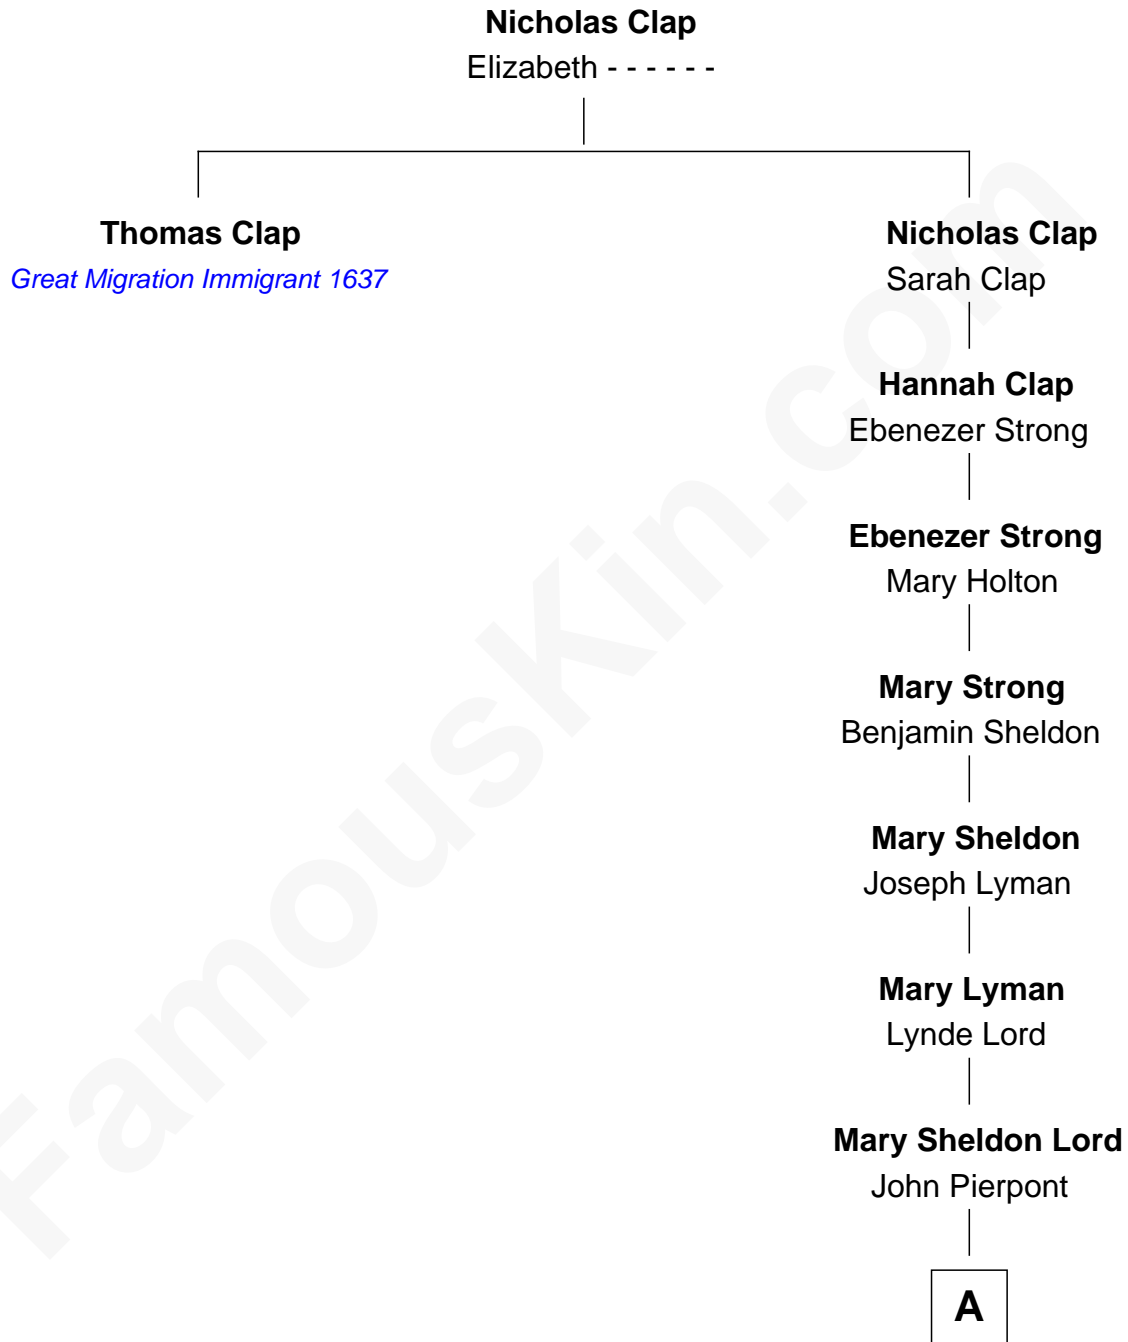

FamousKin.com

Relationship Chart of

Thomas Clap

(c1608 - 1684) *Great Migration Immigrant 1637*

7th great-granduncle of

J.P. Morgan, Jr.

American Banker and Philanthropist