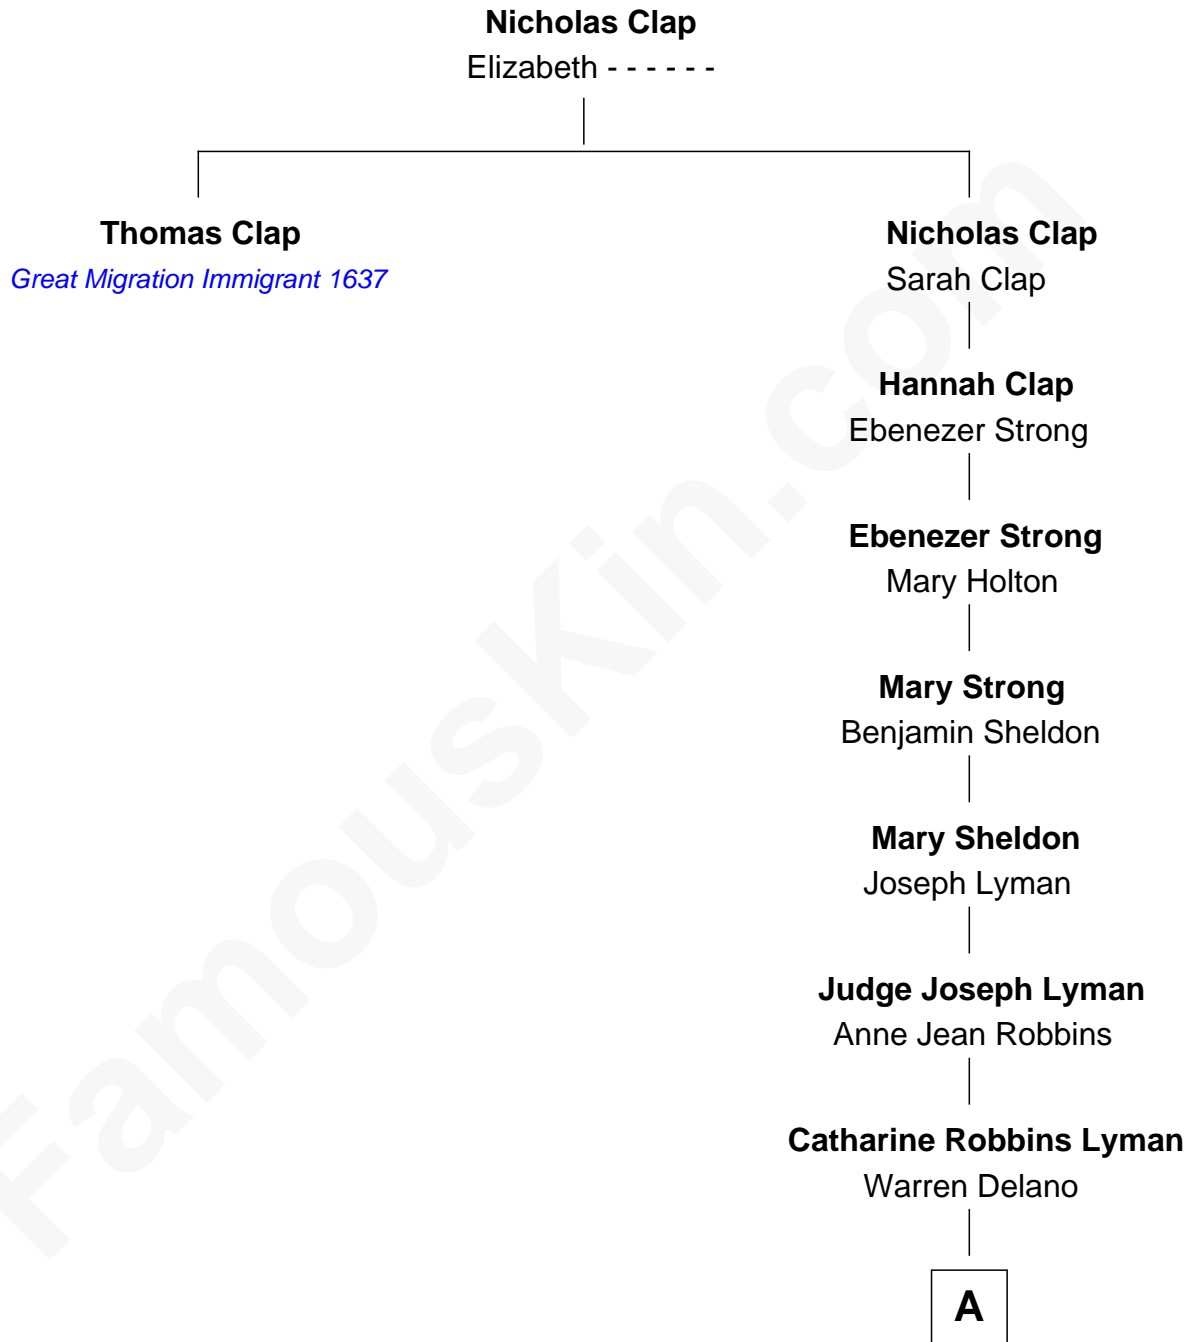

FamousKin.com
Relationship Chart of
Thomas Clap

(c1608 - 1684) Great Migration Immigrant 1637

6th great-granduncle of

Franklin D. Roosevelt

32nd U.S. President

A

|
Sara Delano
James Roosevelt

|
Franklin D. Roosevelt
32nd U.S. President

FamousKin.com