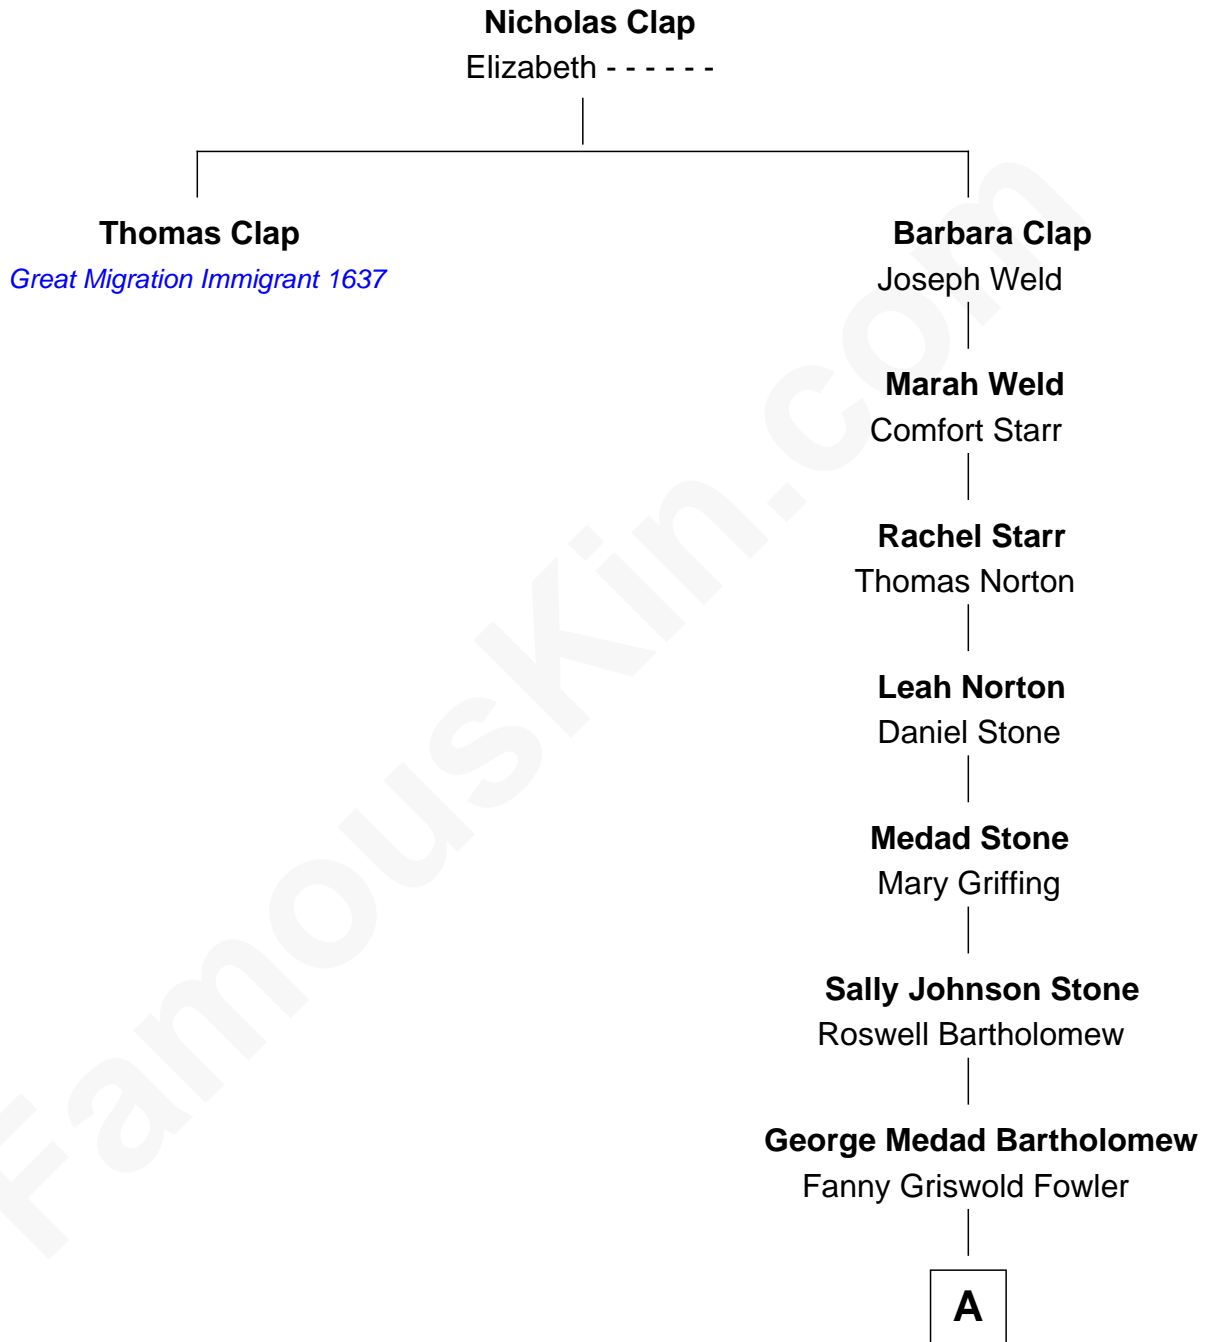

# FamousKin.com Relationship Chart of

**Thomas Clap**

(c1608 - 1684) *Great Migration Immigrant 1637*

8th great-granduncle of

**Bill Weld**

*68th Governor of Massachusetts*

**A**

|  
**Fanny Elizabeth Bartholomew**

Dr. Francis Minot Weld

|  
**Francis Minot Weld**

Margaret Low White

|  
**David Weld**

Mary Blake Nichols

|  
**Bill Weld**

*68th Governor of Massachusetts*