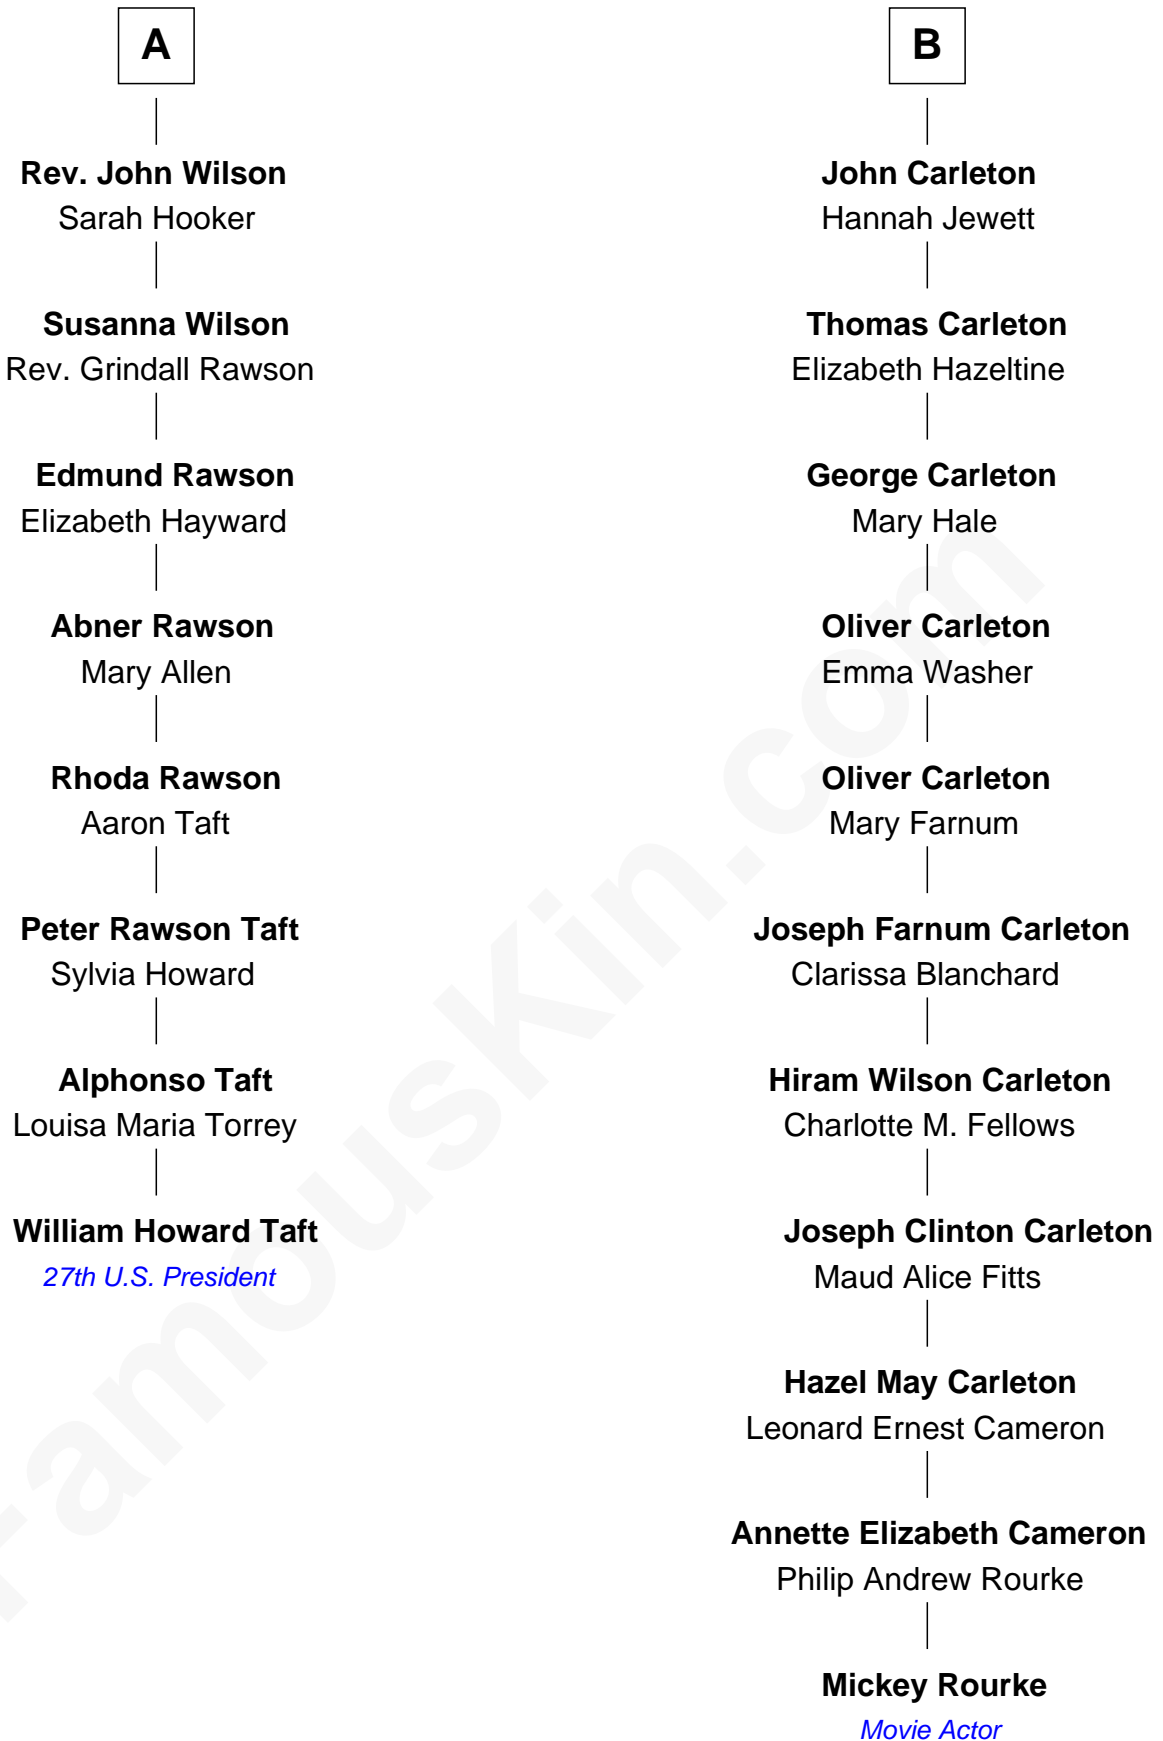

**FamousKin.com**  
**Relationship Chart of**  
**William Howard Taft**  
*27th U.S. President*

**14th cousin 3 times removed of**  
**Mickey Rourke**  
*Movie Actor*

Mickey Rourke photo by [Anton Belickiy](#) (CC BY 2.0)