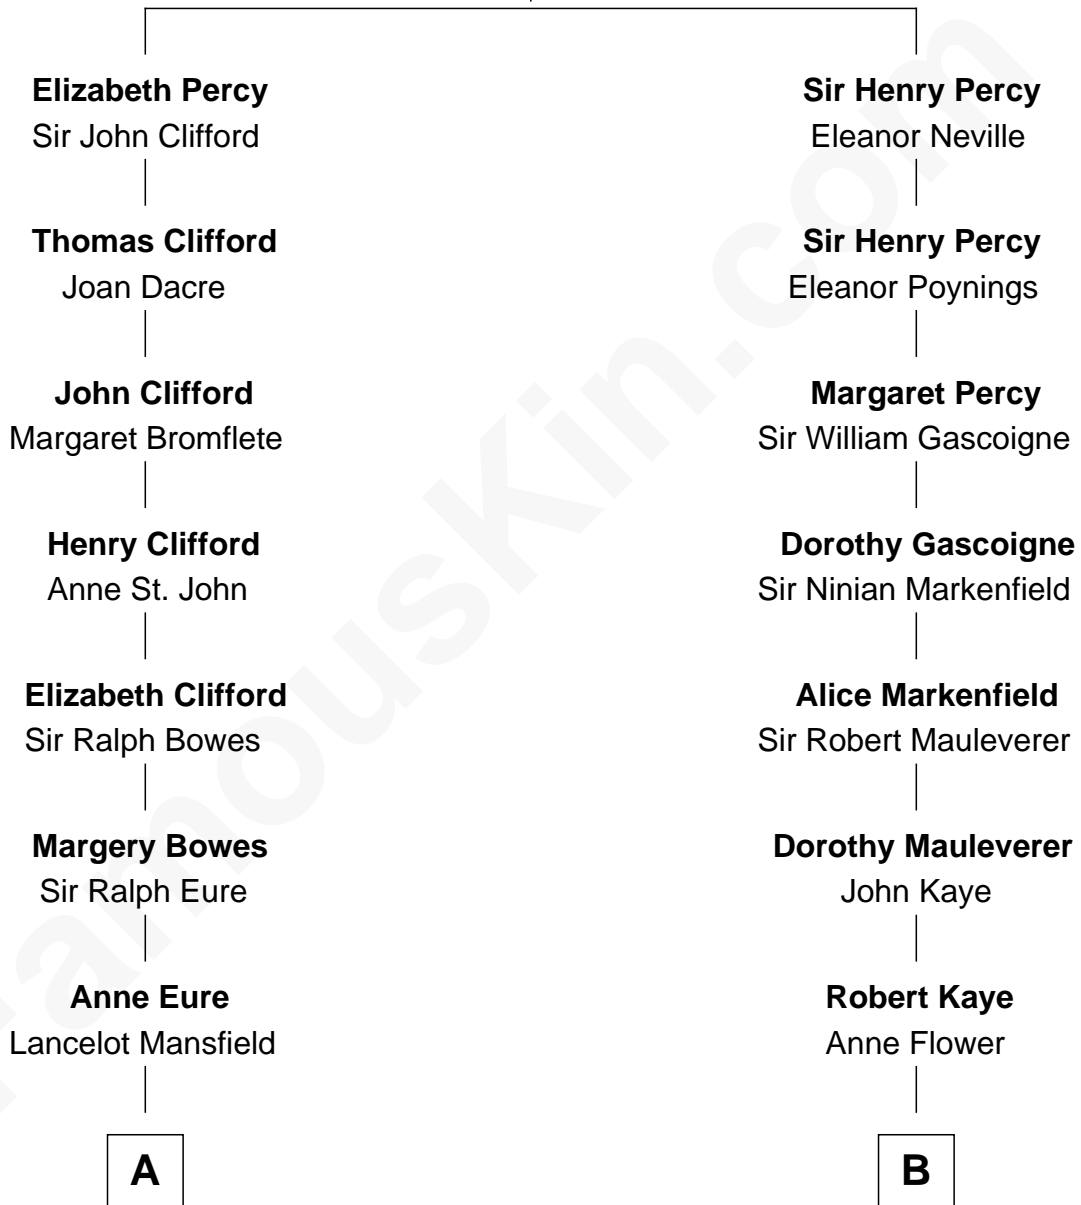

FamousKin.com
Relationship Chart of
William Howard Taft
27th U.S. President

16th cousin 3 times removed of

Story Musgrave
NASA Astronaut

Sir Henry Percy
 Elizabeth Mortimer

C

Marguerite Gray
John Butler Swann

Marguerite Swann
Percy Musgrave

Story Musgrave
NASA Astronaut

FamousKin.com