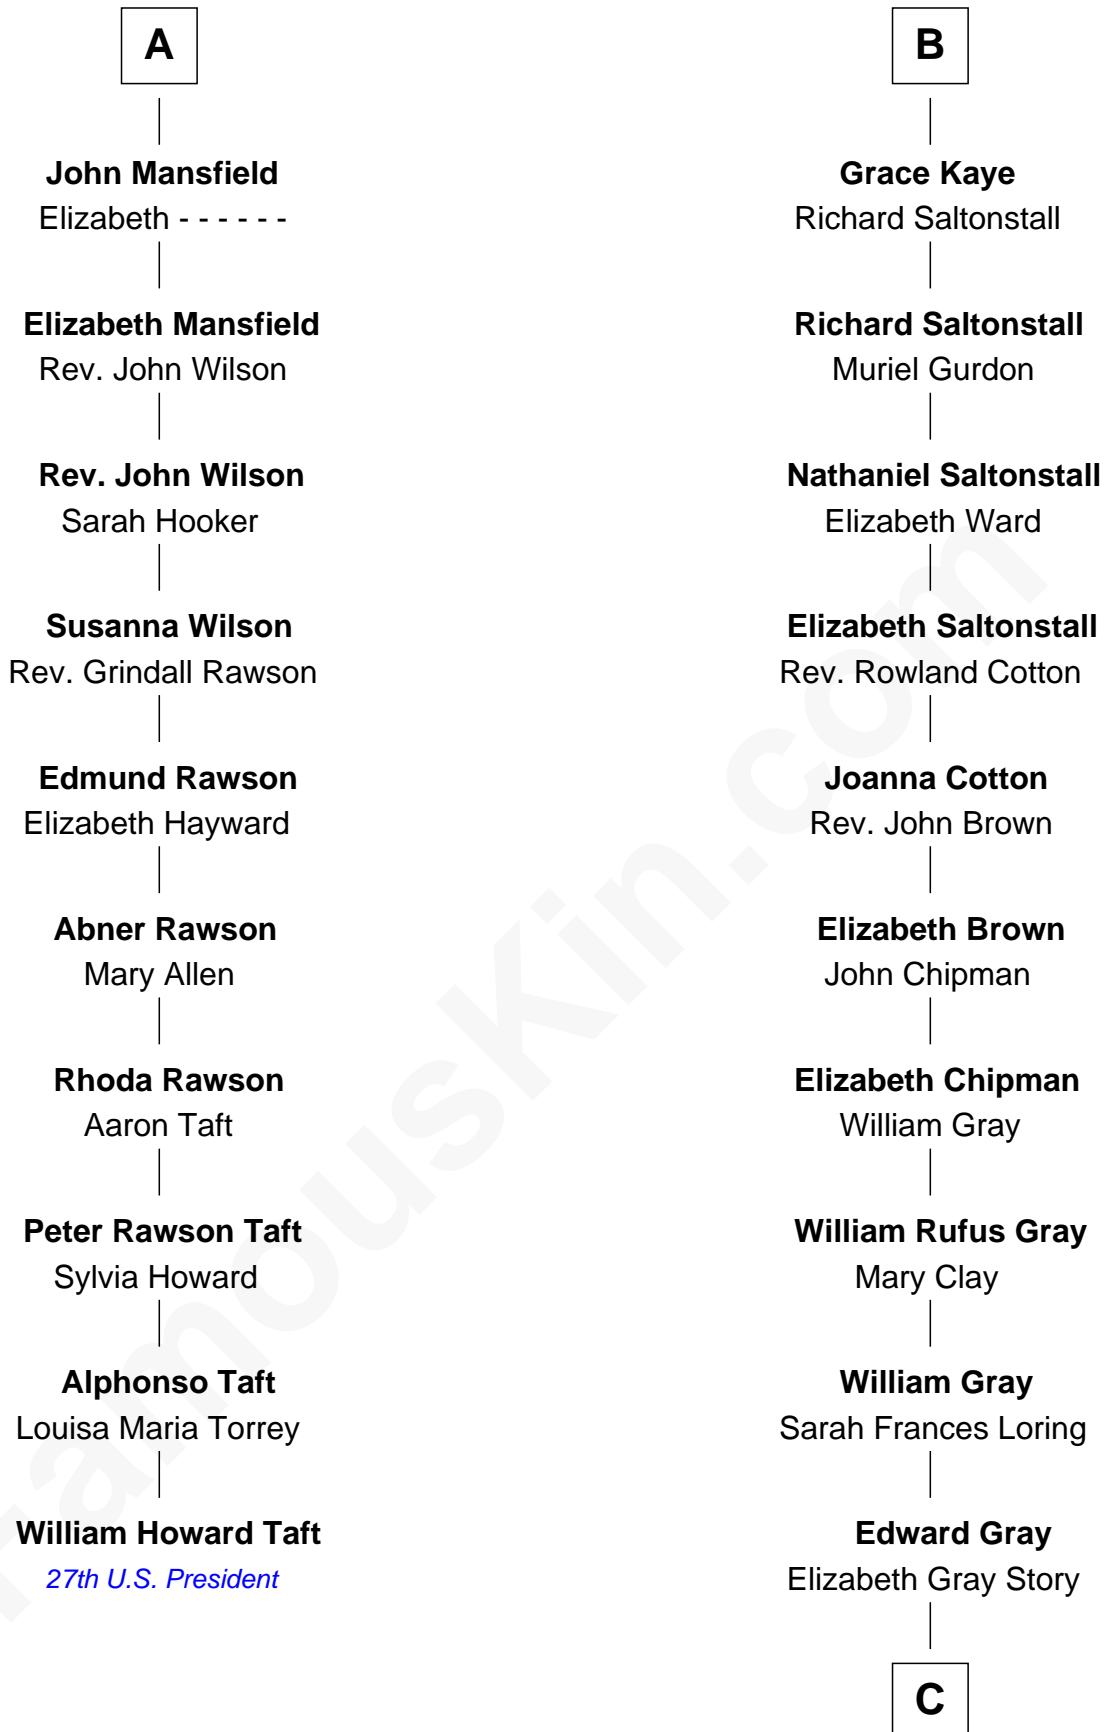

FamousKin.com
Relationship Chart of
William Howard Taft
27th U.S. President

16th cousin 3 times removed of

Story Musgrave
NASA Astronaut

Sir Henry Percy
 Elizabeth Mortimer

C

Marguerite Gray
John Butler Swann

Marguerite Swann
Percy Musgrave

Story Musgrave
NASA Astronaut

FamousKin.com