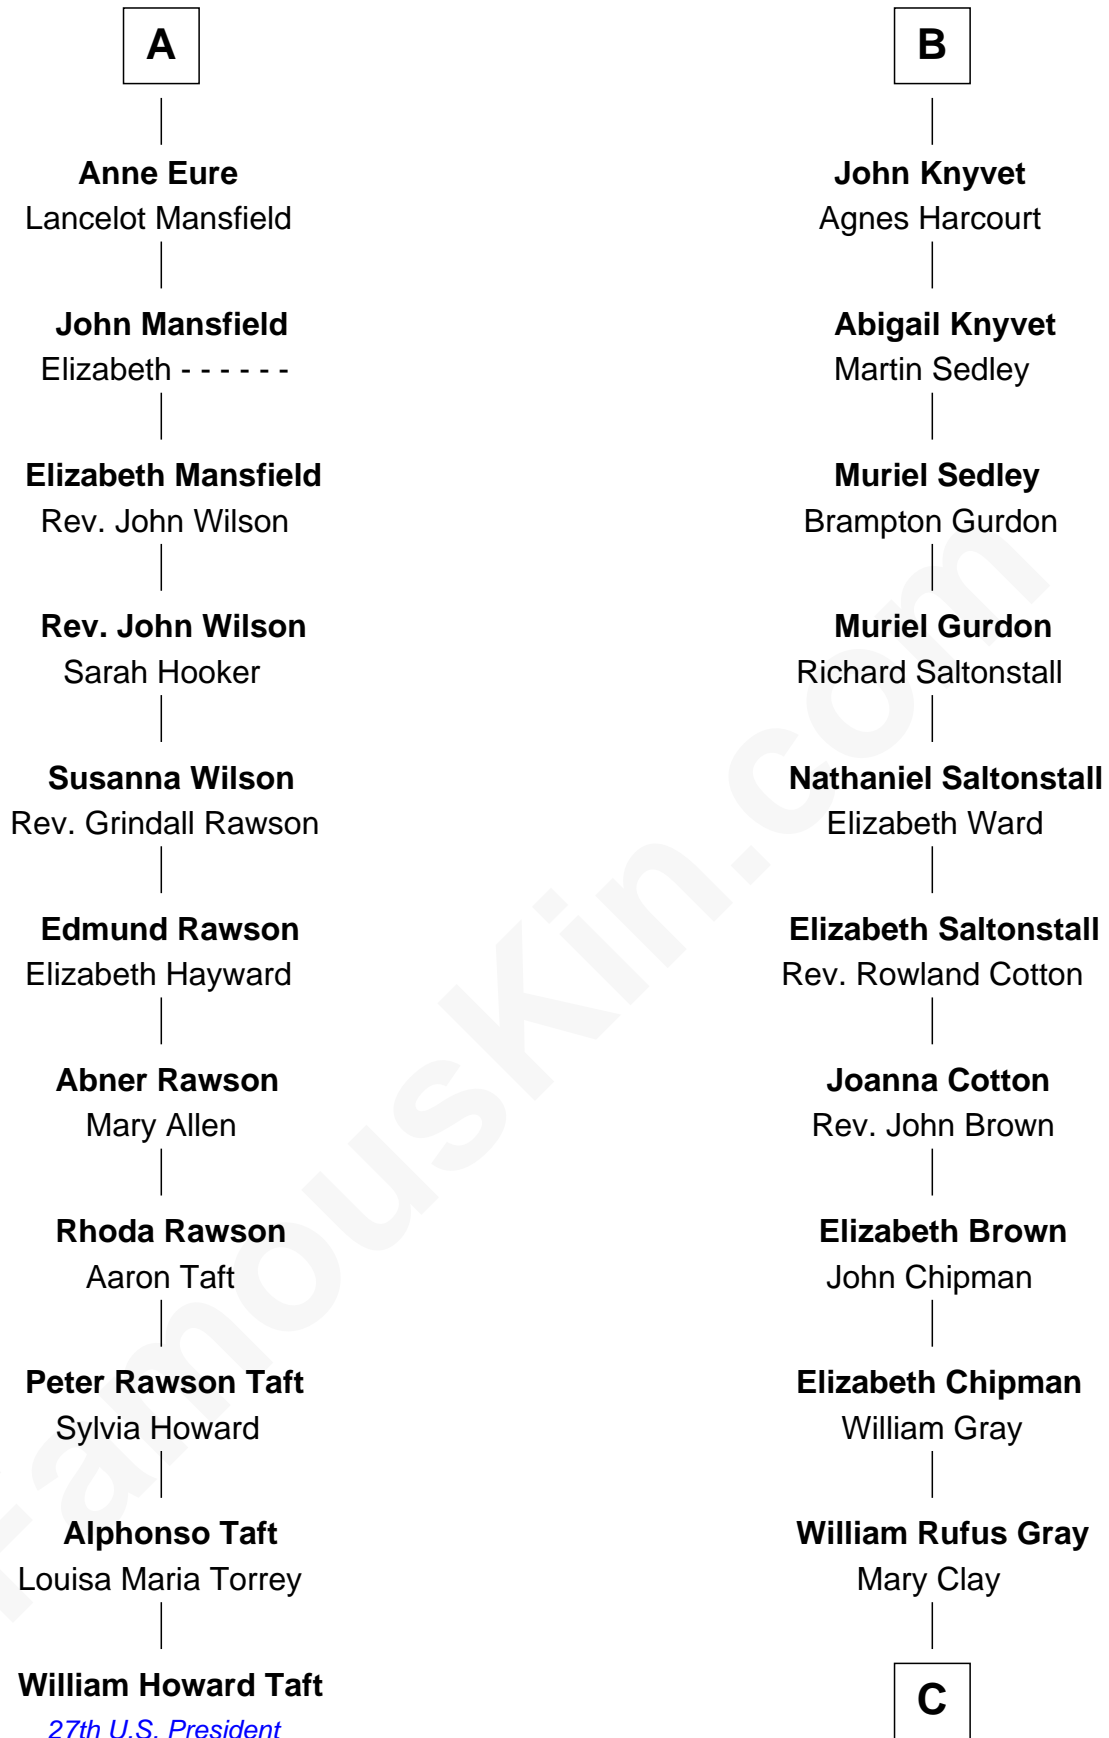

FamousKin.com

Relationship Chart of

William Howard Taft

27th U.S. President

17th cousin 4 times removed of

Story Musgrave
NASA Astronaut

Edmund Fitzalan
Alice de Warenne

C

William Gray

Sarah Frances Loring

Edward Gray

Elizabeth Gray Story

Marguerite Gray

John Butler Swann

Marguerite Swann

Percy Musgrave

Story Musgrave

NASA Astronaut

FamousKin.com