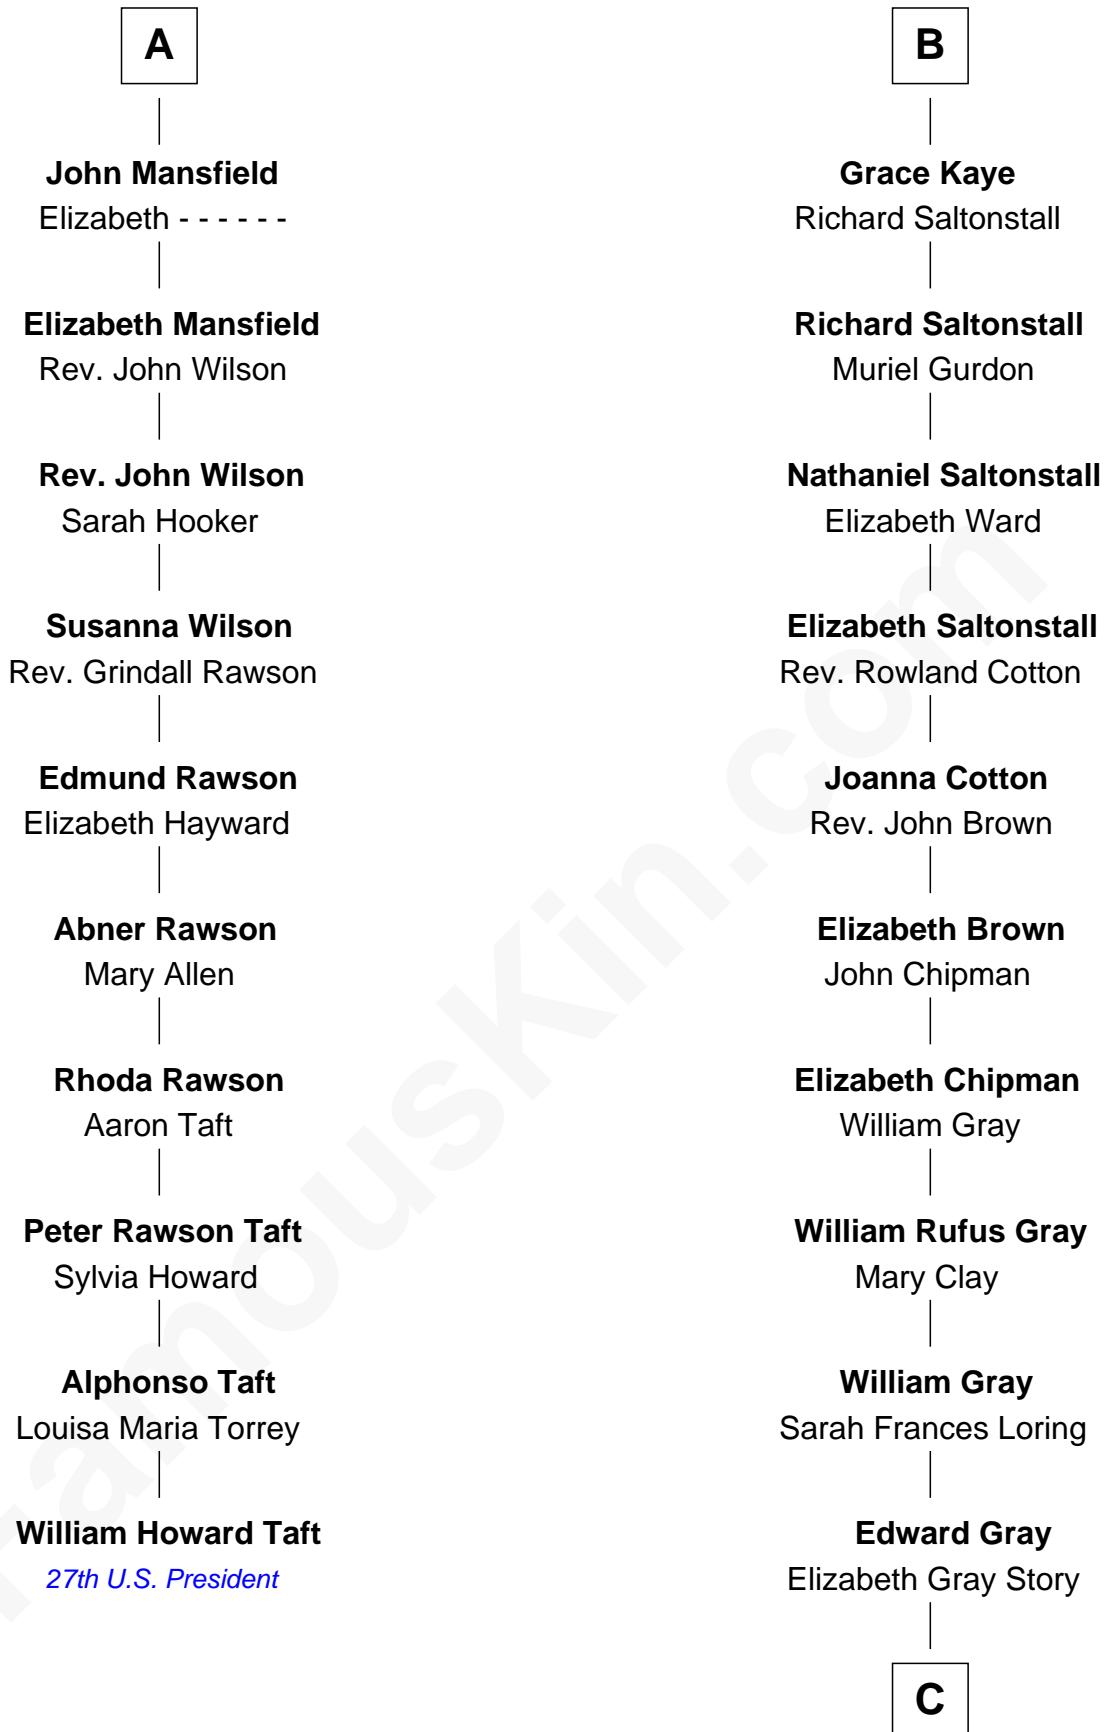

FamousKin.com
Relationship Chart of
William Howard Taft
27th U.S. President

16th cousin 3 times removed of

Story Musgrave
NASA Astronaut

C

Marguerite Gray
John Butler Swann

Marguerite Swann
Percy Musgrave

Story Musgrave
NASA Astronaut