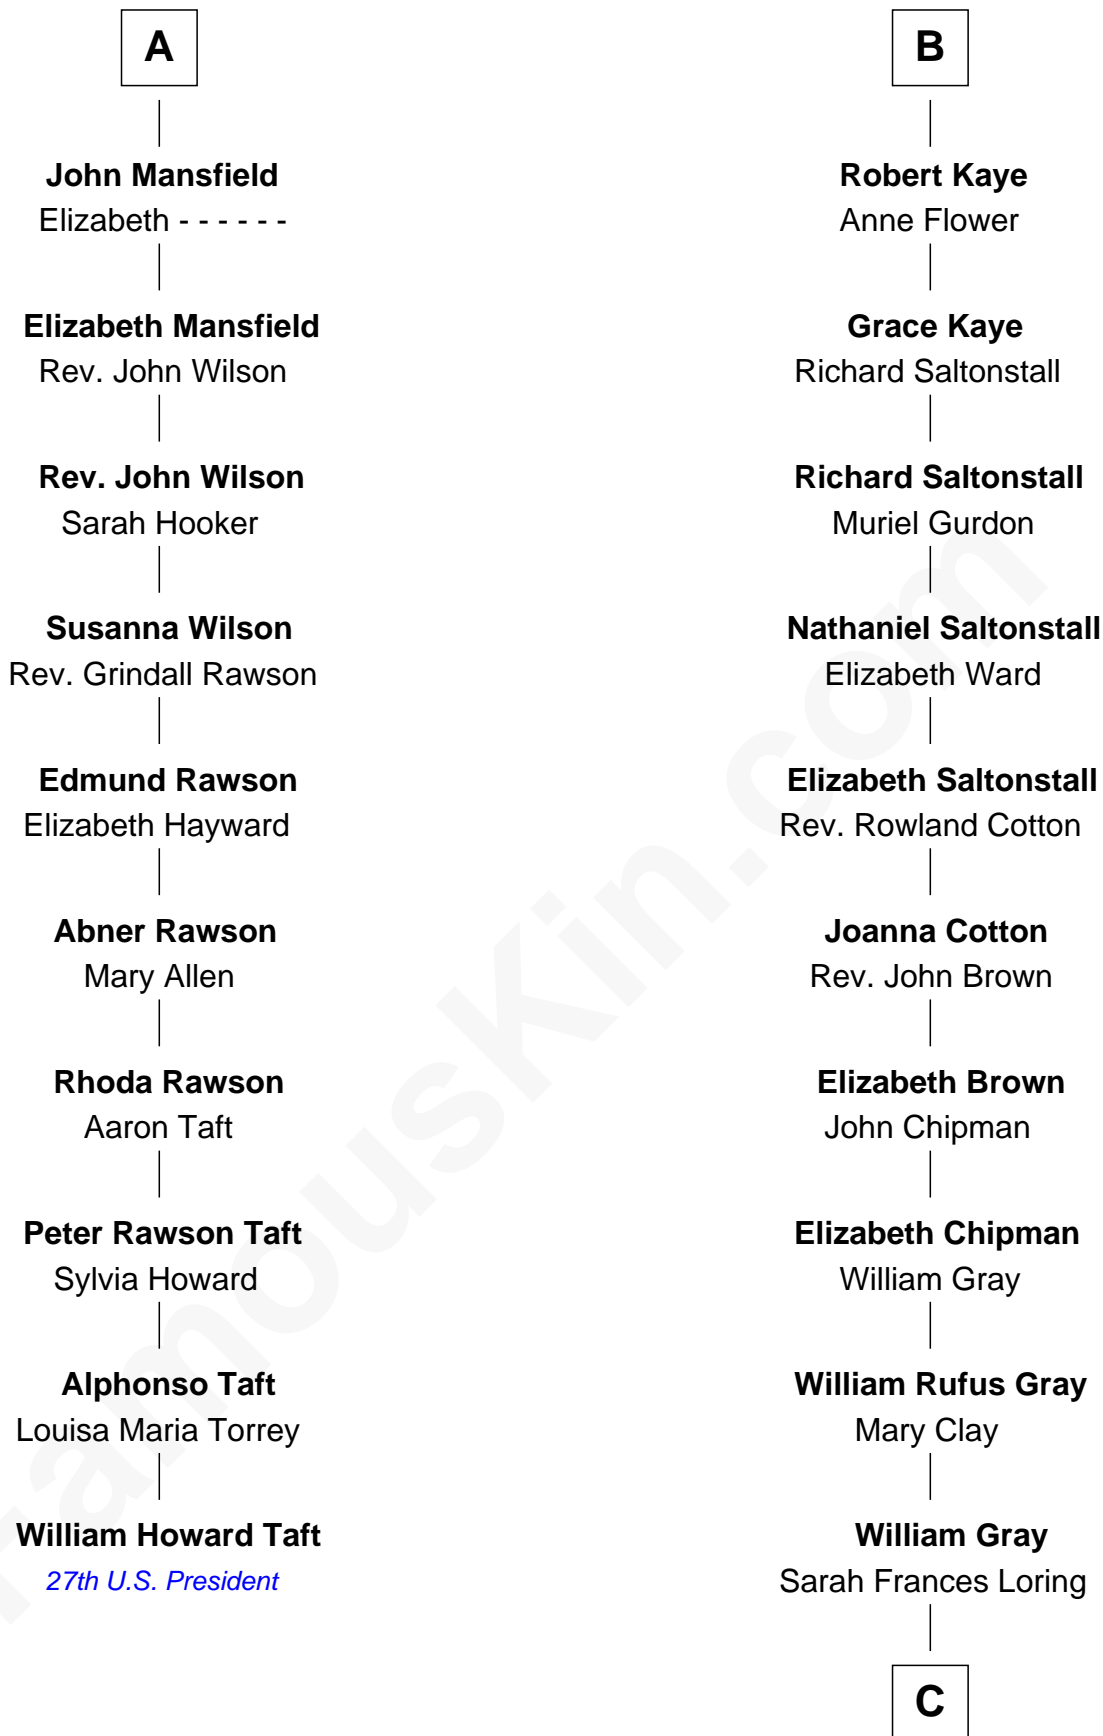

**FamousKin.com**  
**Relationship Chart of**  
**William Howard Taft**  
*27th U.S. President*

16th cousin 4 times removed of

**Story Musgrave**  
*NASA Astronaut*

**C**

**Edward Gray**

Elizabeth Gray Story

**Marguerite Gray**

John Butler Swann

**Marguerite Swann**

Percy Musgrave

**Story Musgrave**

*NASA Astronaut*

FamousKin.com