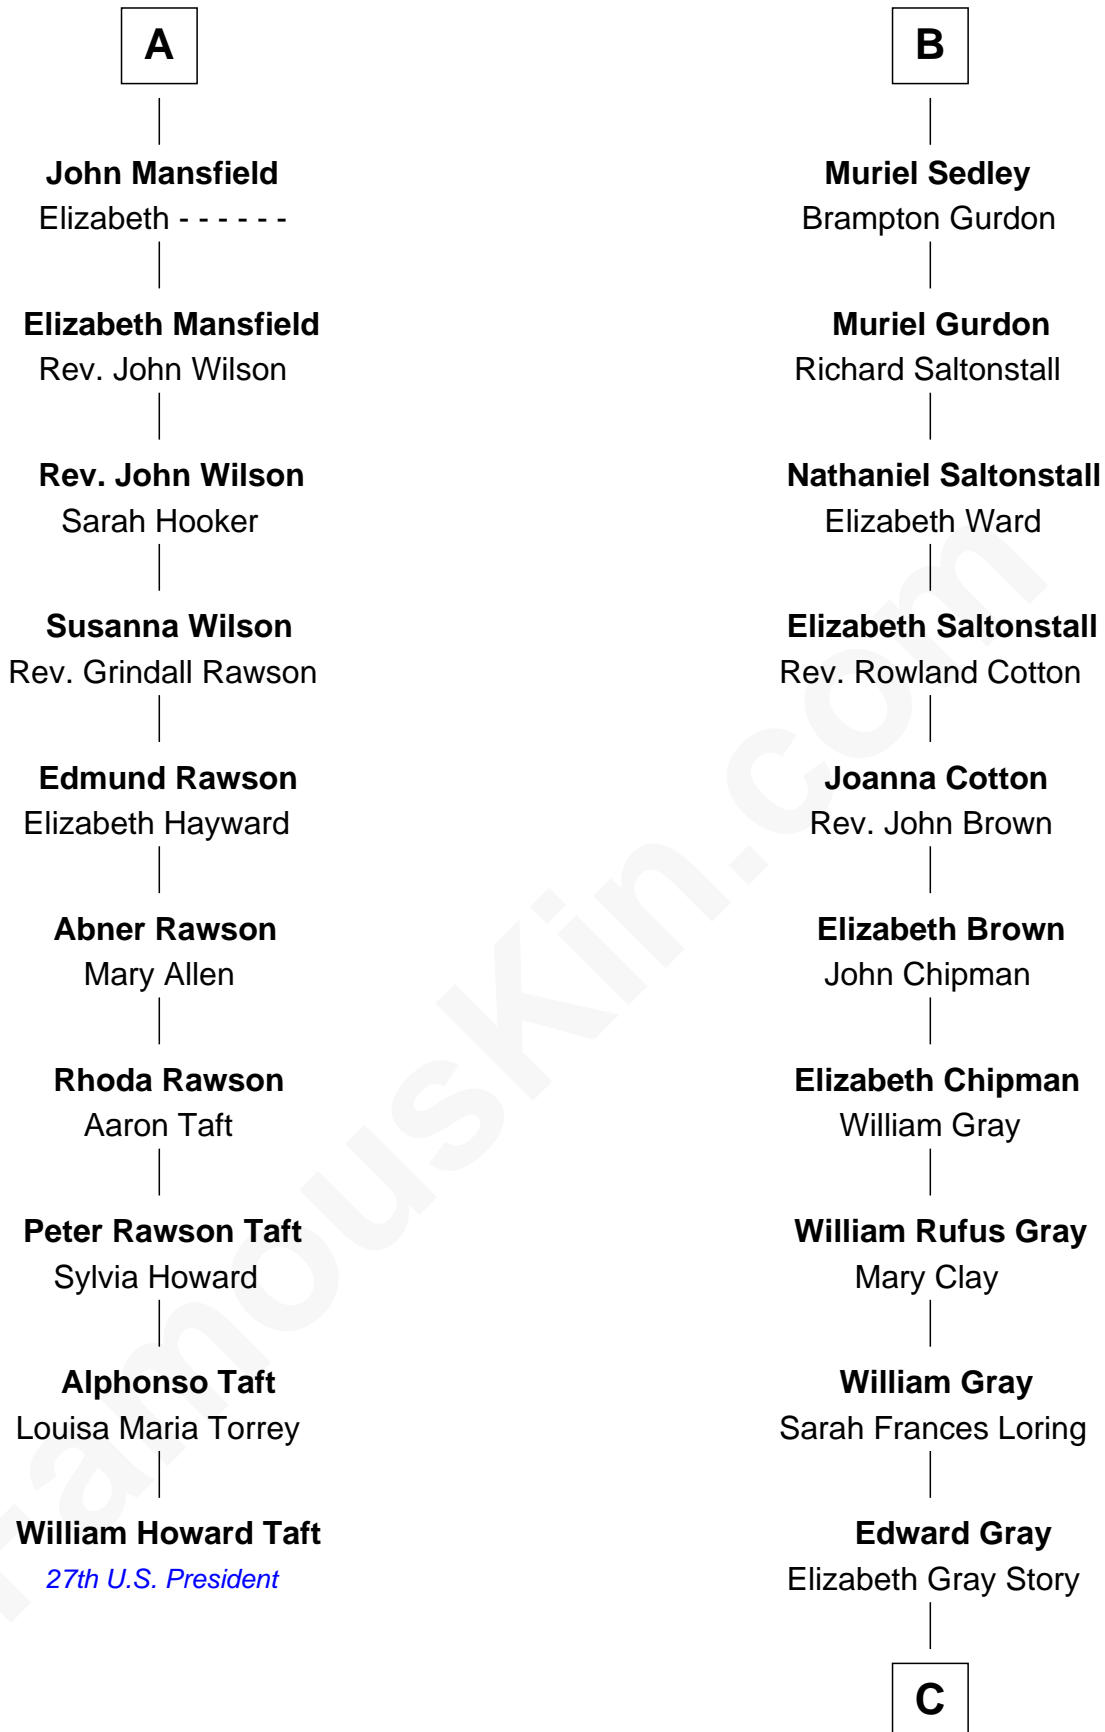

FamousKin.com
Relationship Chart of
William Howard Taft
27th U.S. President

16th cousin 3 times removed of

Story Musgrave
NASA Astronaut

Michael de la Pole
 Katherine de Stafford

C

Marguerite Gray
John Butler Swann

Marguerite Swann
Percy Musgrave

Story Musgrave
NASA Astronaut

FamousKin.com