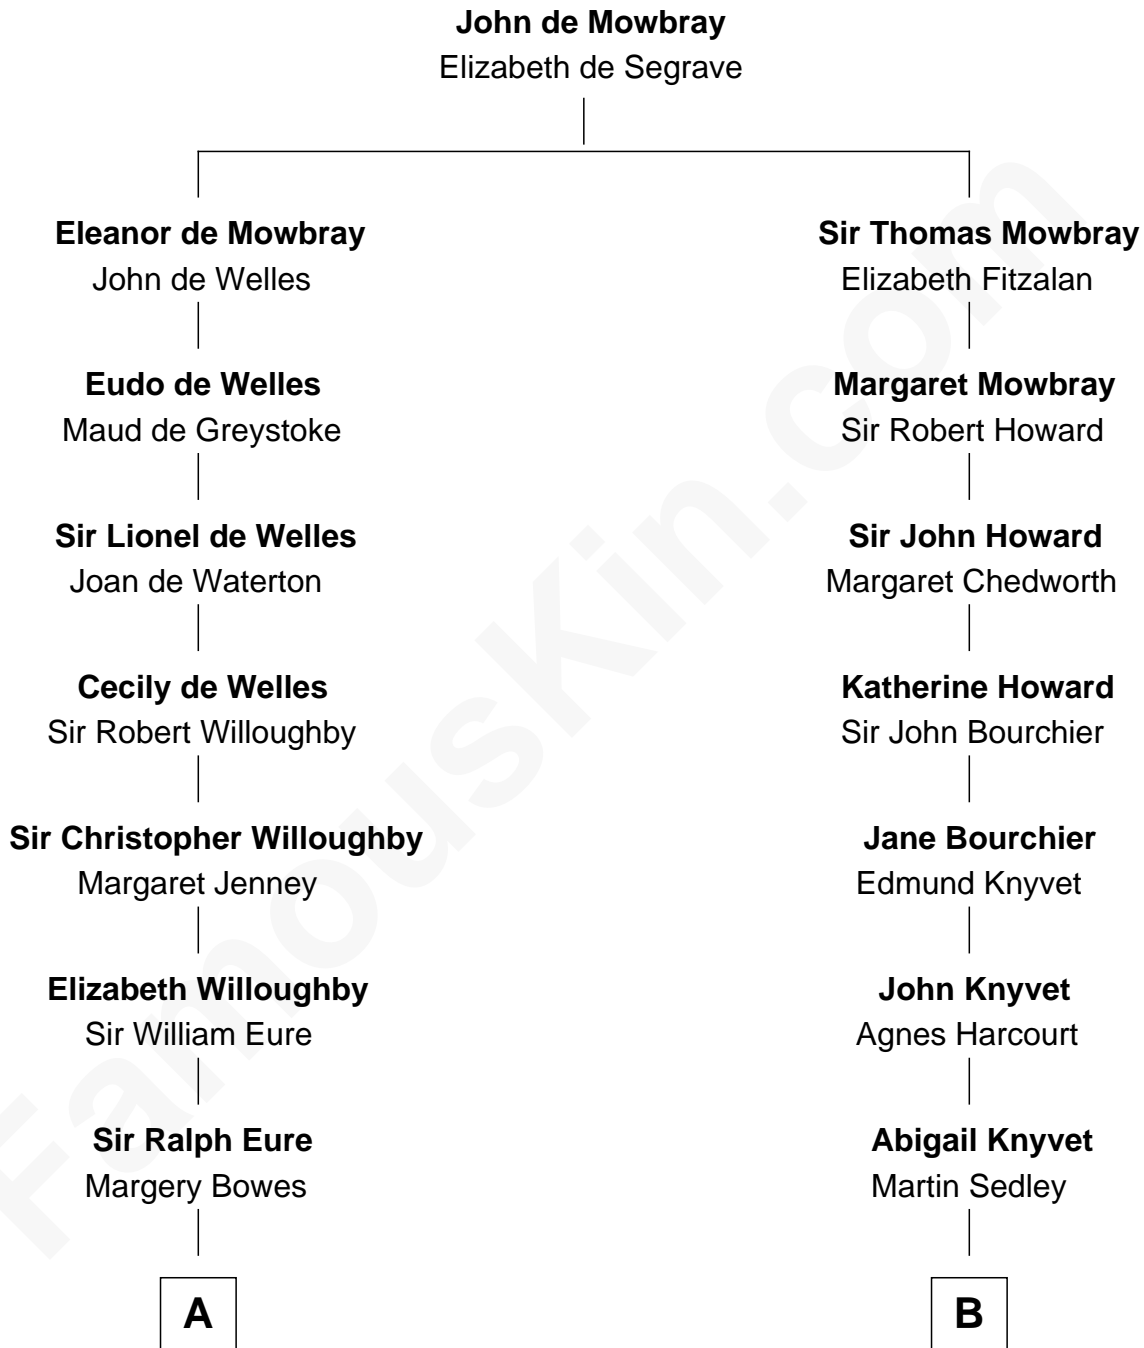

**FamousKin.com**  
**Relationship Chart of**  
**William Howard Taft**  
*27th U.S. President*

17th cousin 2 times removed of

**Story Musgrave**  
*NASA Astronaut*

**C**

**Marguerite Gray**  
John Butler Swann

**Marguerite Swann**  
Percy Musgrave

**Story Musgrave**  
*NASA Astronaut*

FamousKin.com