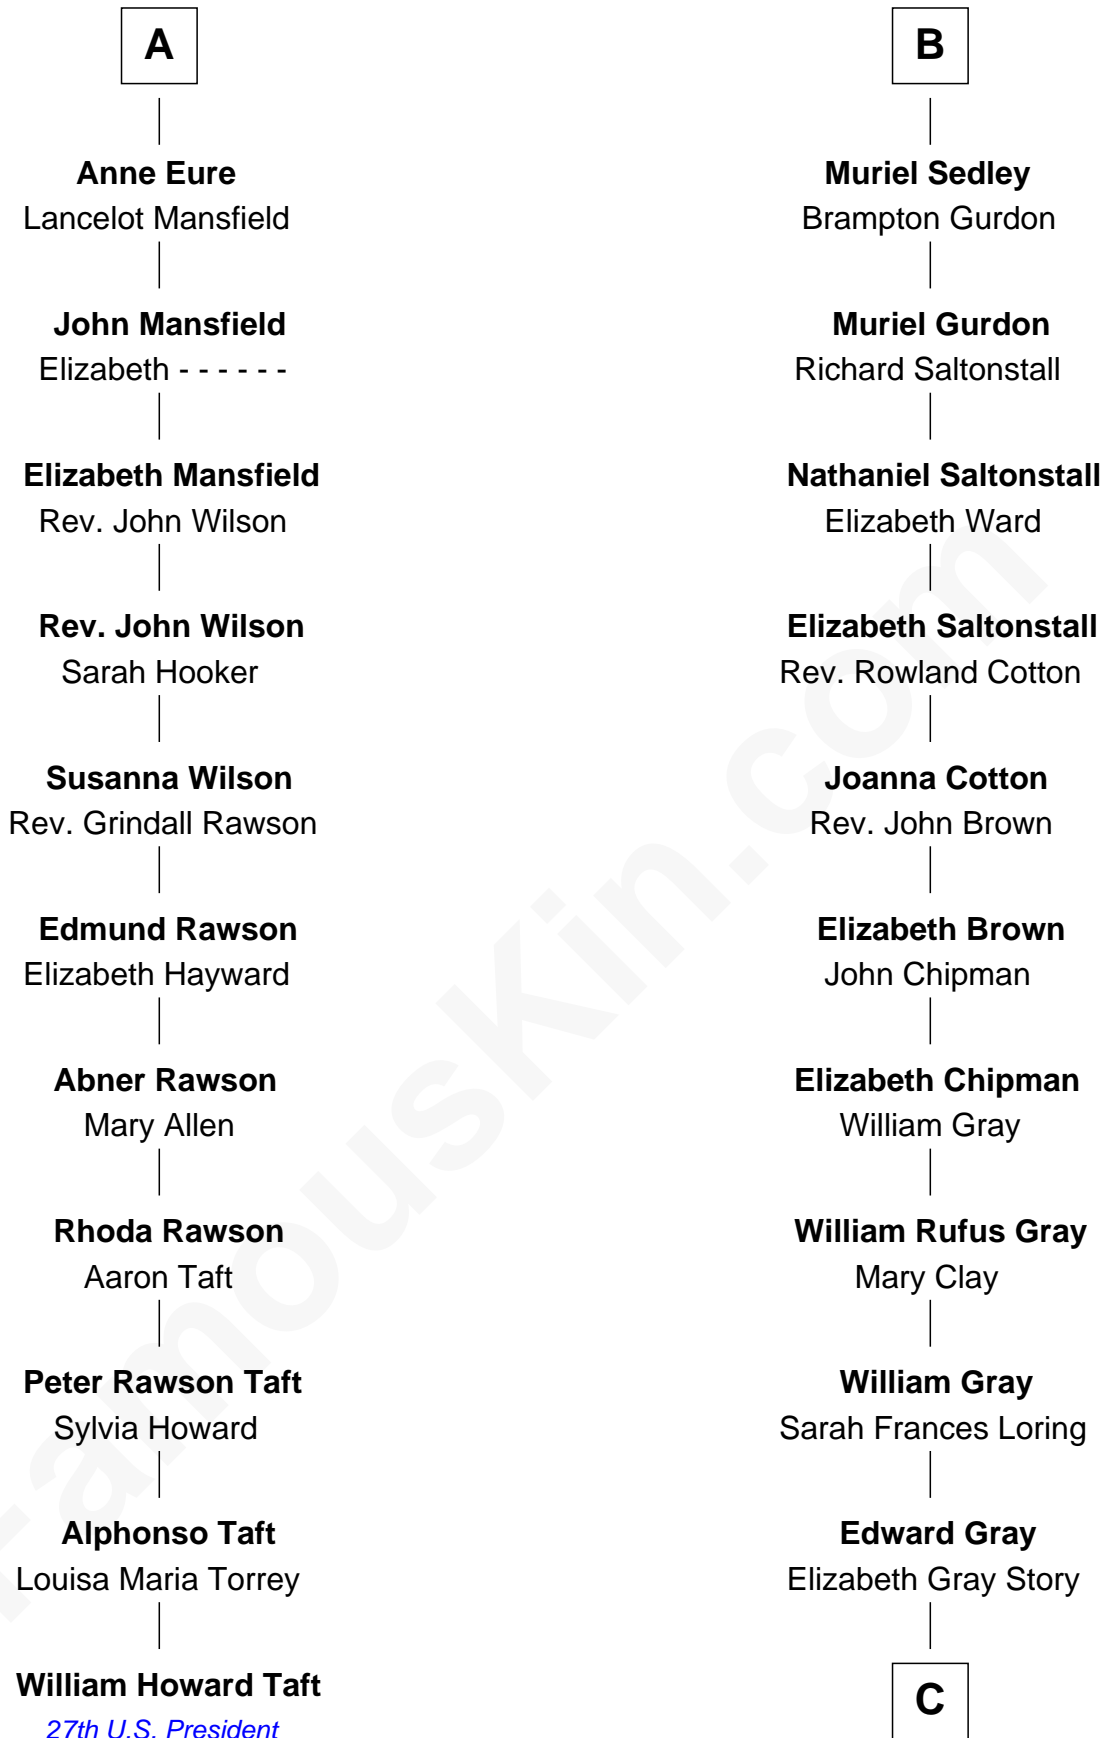

**FamousKin.com**  
**Relationship Chart of**  
**William Howard Taft**  
*27th U.S. President*

17th cousin 2 times removed of

**Story Musgrave**  
*NASA Astronaut*

**C**

**Marguerite Gray**  
John Butler Swann

**Marguerite Swann**  
Percy Musgrave

**Story Musgrave**  
*NASA Astronaut*

FamousKin.com