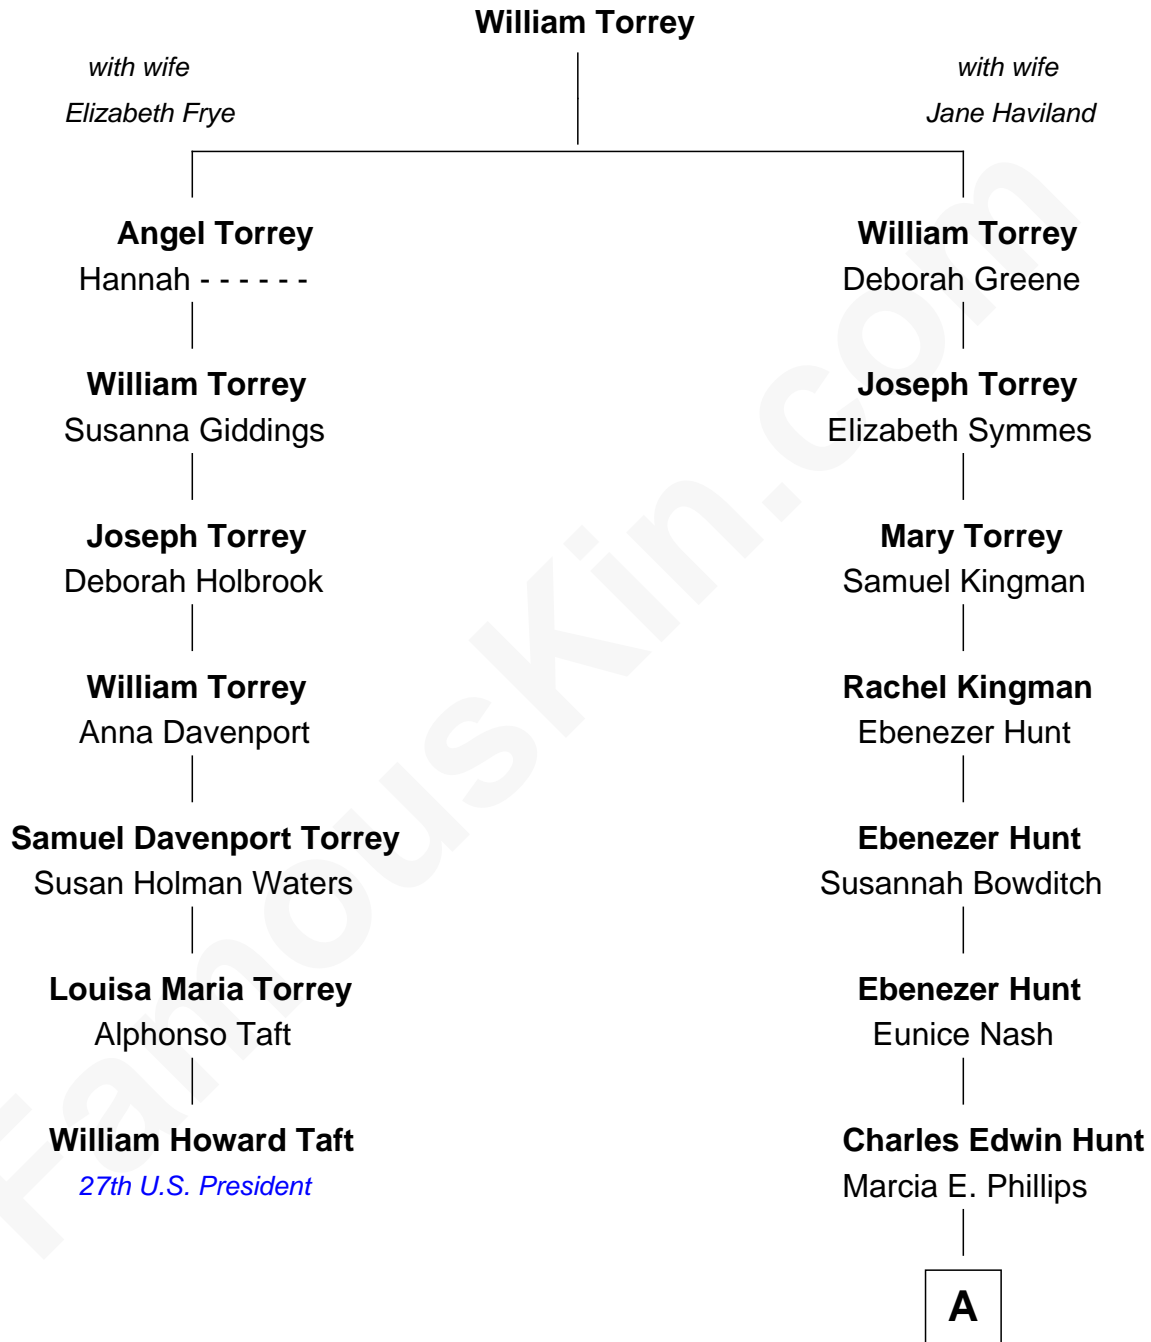

FamousKin.com
Relationship Chart of
William Howard Taft
27th U.S. President

6th cousin 4 times removed of
Linda Hunt
TV and Movie Actress

A

Charles Phillips Hunt

Ella Maria Read

Charles Edwin Hunt

Louise Phipps Davy