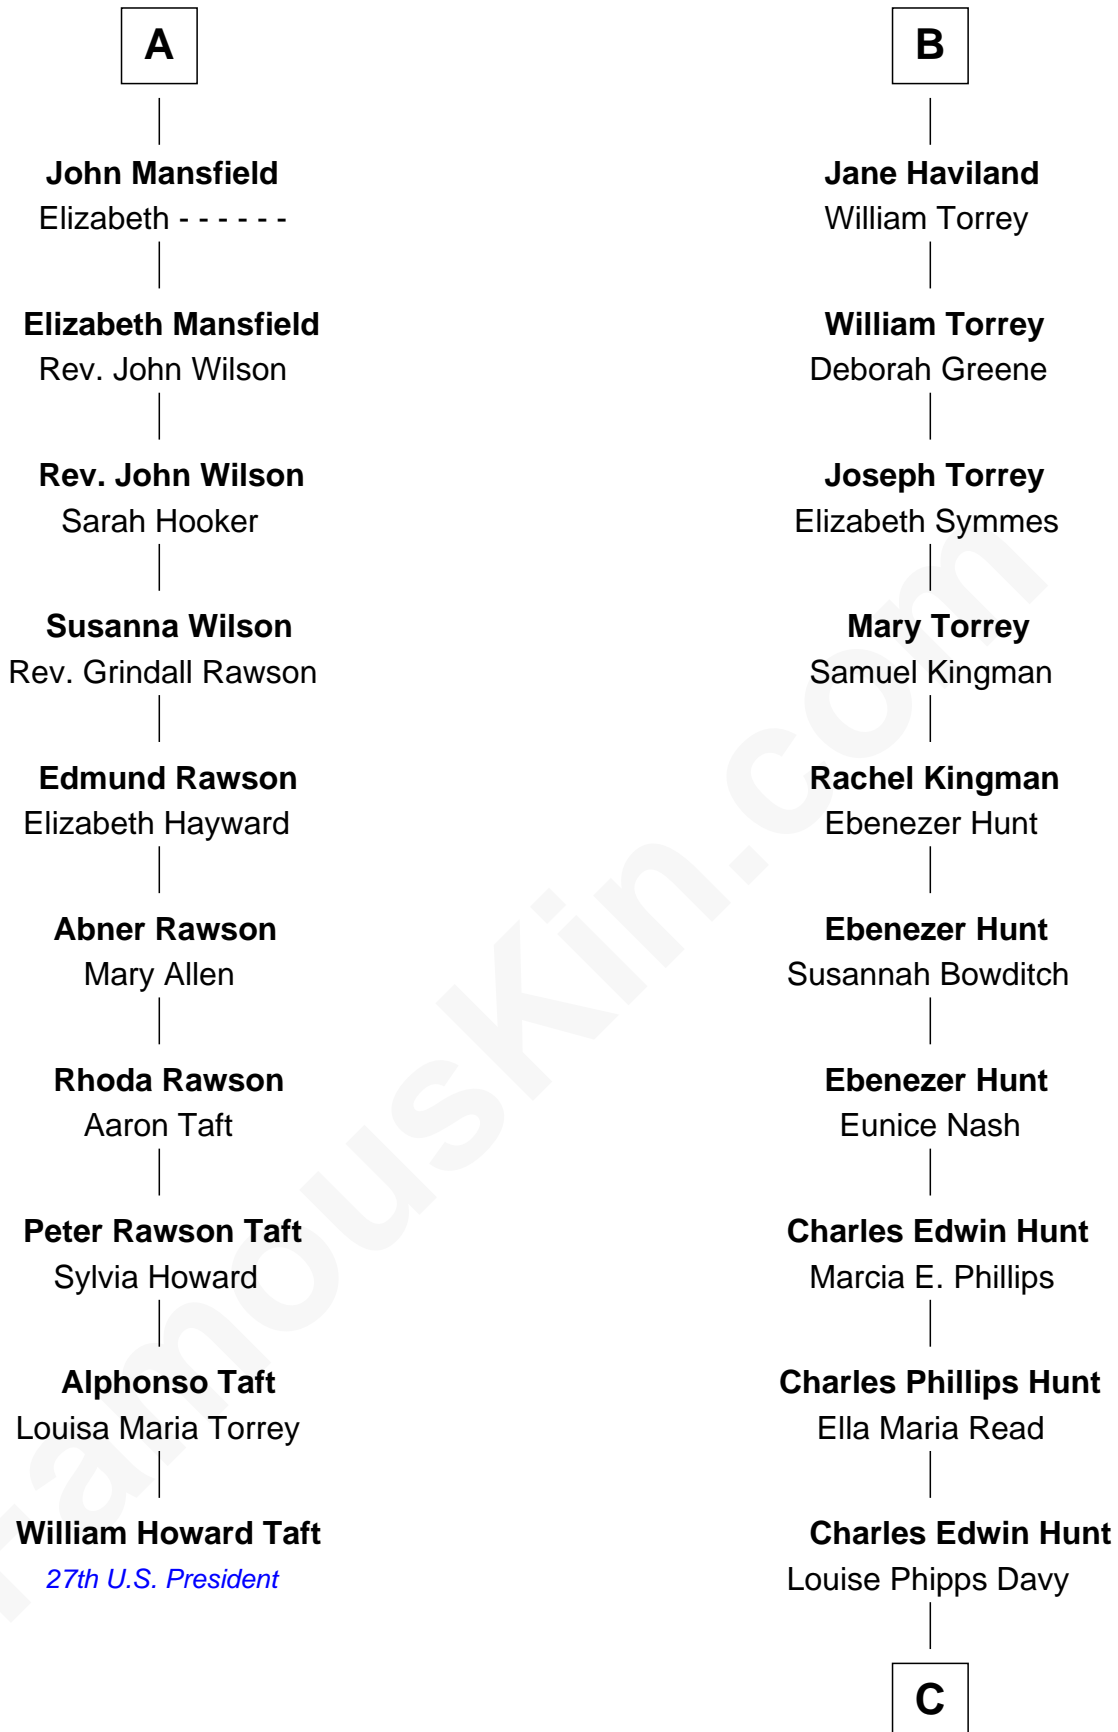

FamousKin.com
Relationship Chart of
William Howard Taft
27th U.S. President

16th cousin 2 times removed of
Linda Hunt
TV and Movie Actress

C

Raymond Davy Hunt

Elsie R. Doying

Linda Hunt

TV and Movie Actress

FamousKin.com