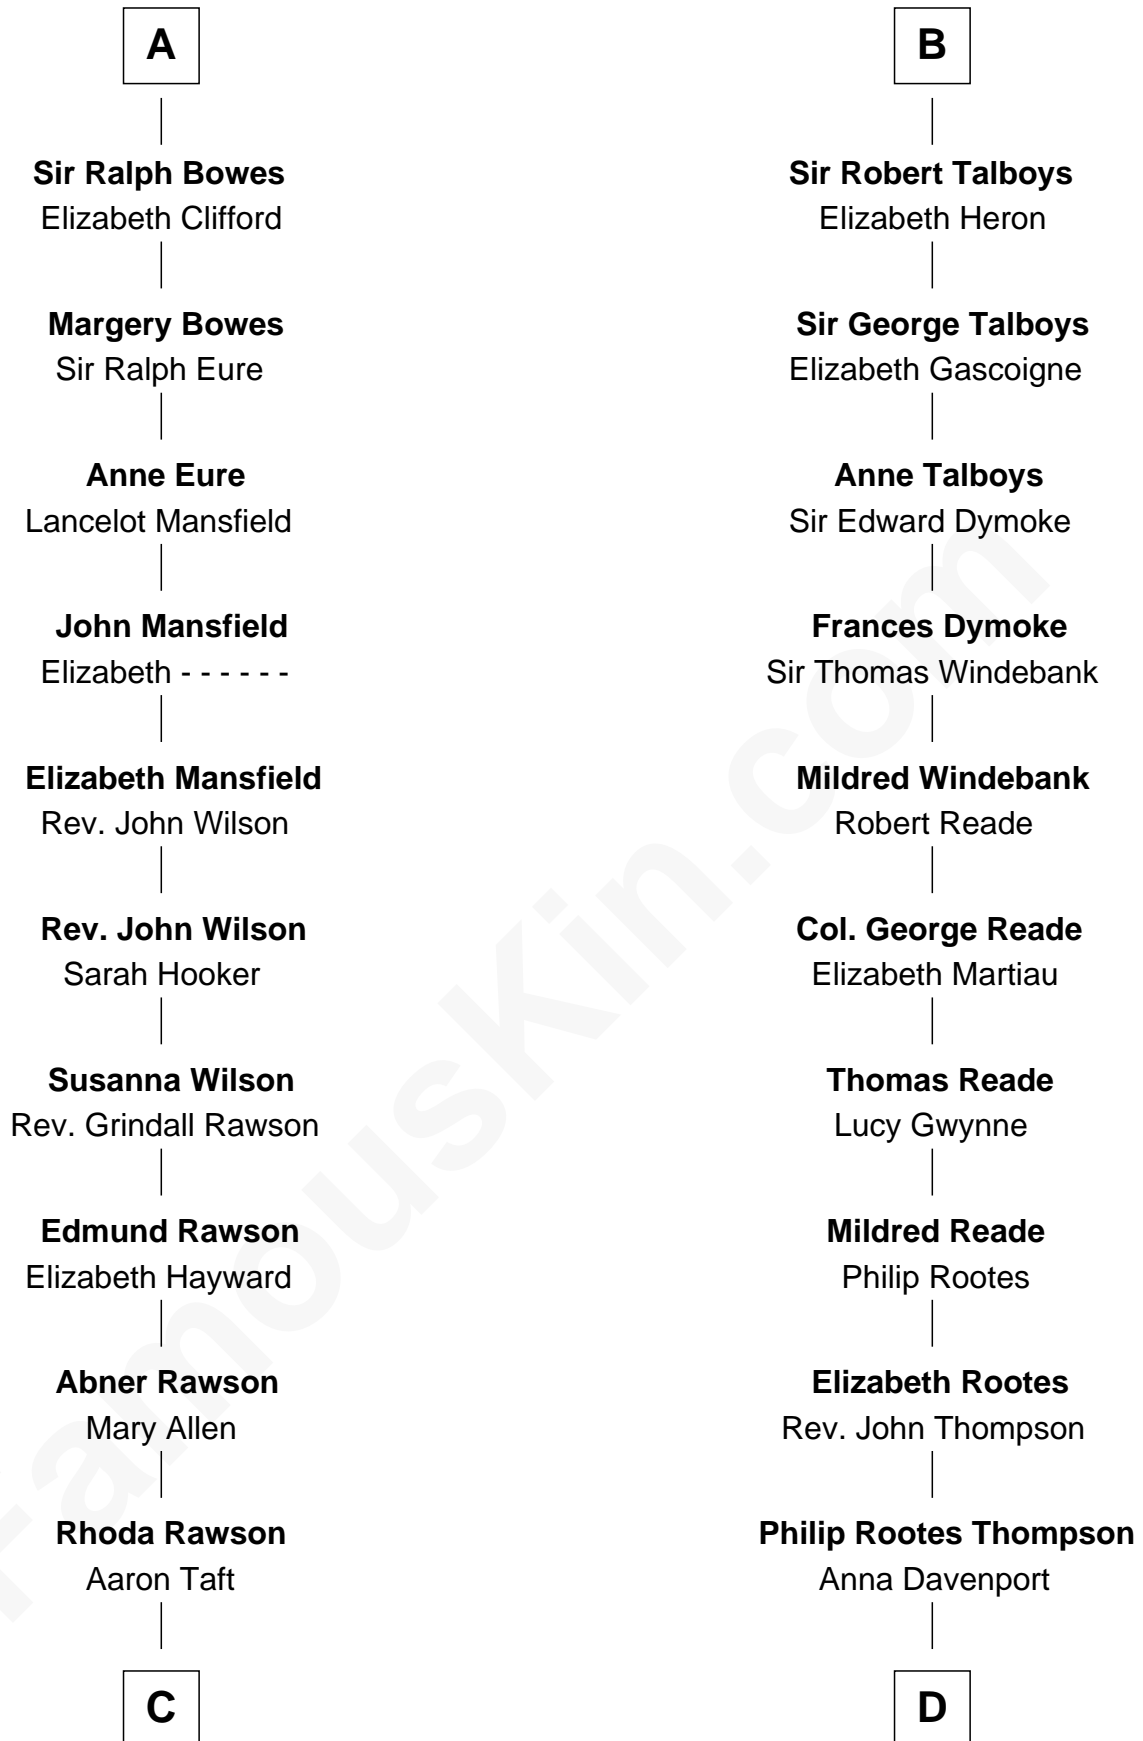

FamousKin.com
Relationship Chart of
William Howard Taft
27th U.S. President

19th cousin 2 times removed of
General George S. Patton
U.S. Army - World War II

C

Peter Rawson Taft

Sylvia Howard

Alphonso Taft

Louisa Maria Torrey

William Howard Taft

27th U.S. President

D

Eleanor Thompson

William Thorton

Susanna Thompson Thorton

Andrew Glassell

Susan Thornton Glassell