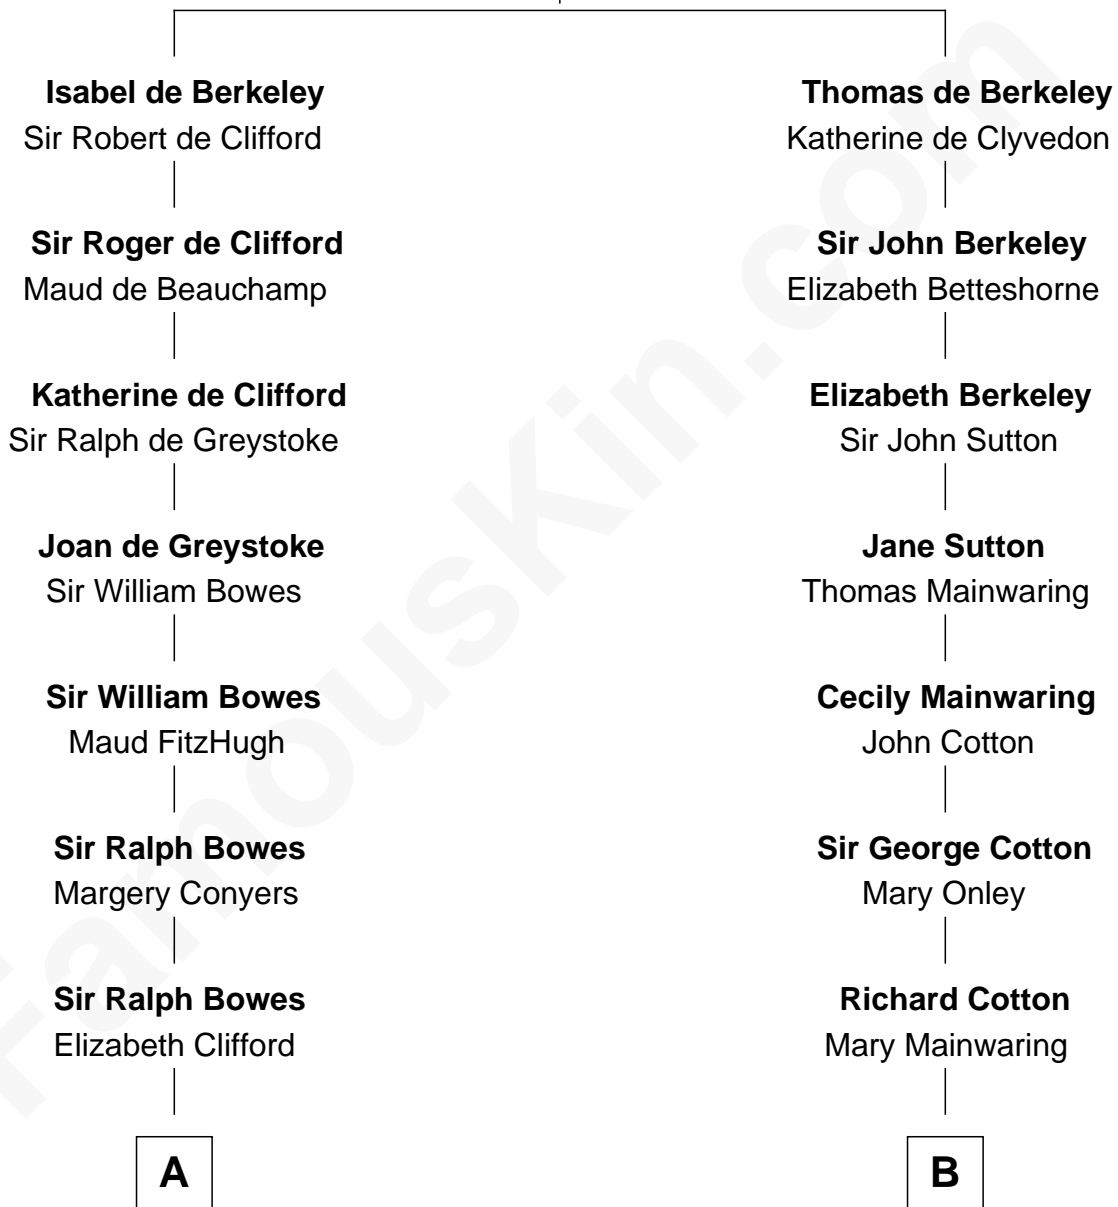

FamousKin.com
Relationship Chart of
William Howard Taft
27th U.S. President

17th cousin 1 time removed of
Lizzie Borden
Accused Murderess

Sir Maurice de Berkeley
 Eve la Zouche

C

—
Alphonso Taft
Louisa Maria Torrey

—
William Howard Taft
27th U.S. President

FamousKin.com