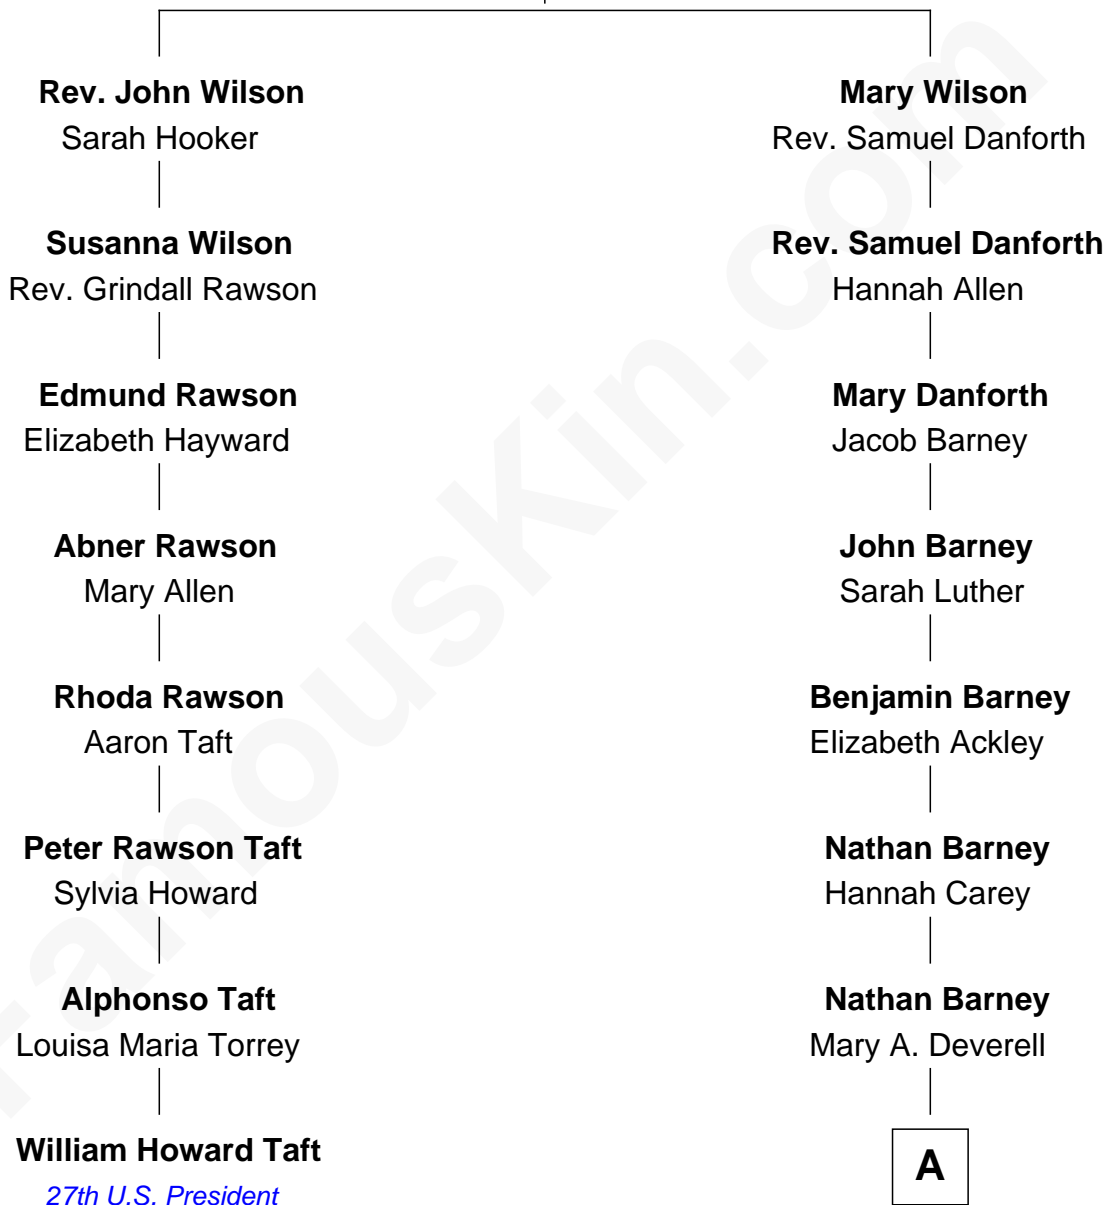

FamousKin.com Relationship Chart of

William Howard Taft

27th U.S. President

7th cousin 2 times removed of

Elizabeth Montgomery

TV Actress - "Bewitched"

Rev. John Wilson
Elizabeth Mansfield

A

|
Mary Weed Barney
Henry Montgomery

|
Henry Montgomery
Elizabeth Bryan Allen

|
Elizabeth Montgomery
TV Actress - "Bewitched"

FamousKin.com