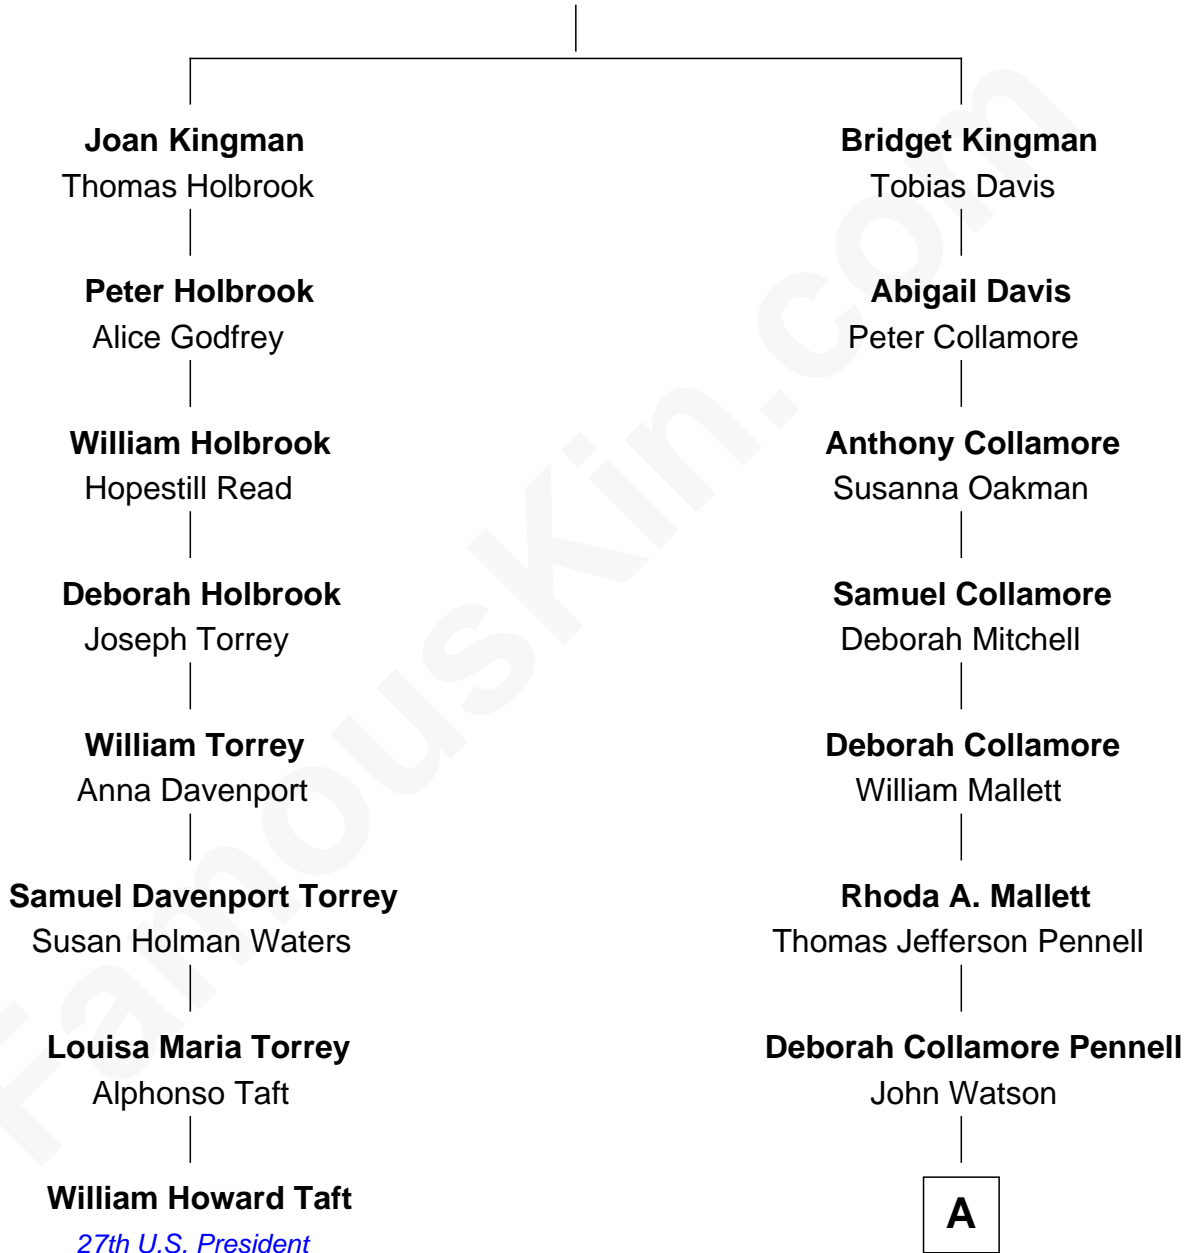

**FamousKin.com**  
**Relationship Chart of**  
**William Howard Taft**  
*27th U.S. President*

**7th cousin 3 times removed of**  
**Warren Buffett**  
*Chairman & CEO, Berkshire Hathaway*

**Henry Kingman**  
 Joan - - - - -

**A**

—  
**Susan Ann Watson**

Ford Bela Barber

—  
**Stella Frances Barber**

John Ammon Stahl

—  
**Leila Stahl**

Howard Homan Buffett

—  
**Warren Buffett**