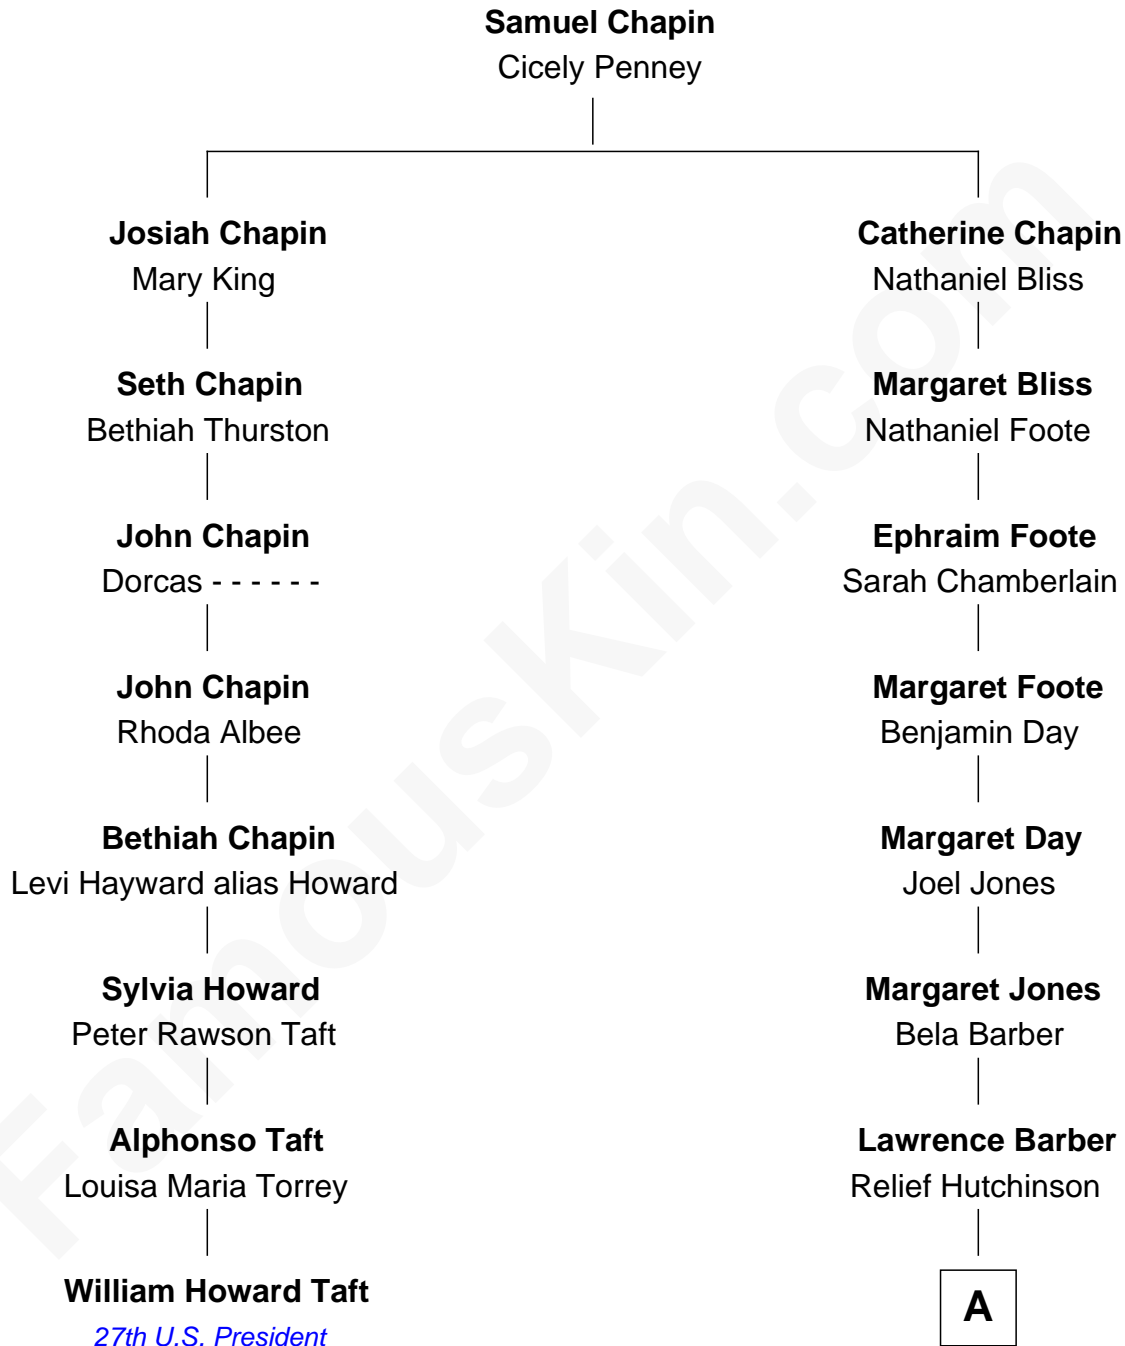

FamousKin.com
Relationship Chart of
William Howard Taft
27th U.S. President

7th cousin 3 times removed of
Warren Buffett
Chairman & CEO, Berkshire Hathaway

A

—
Ford Bela Barber
Susan Ann Watson

—
Stella Frances Barber
John Ammon Stahl