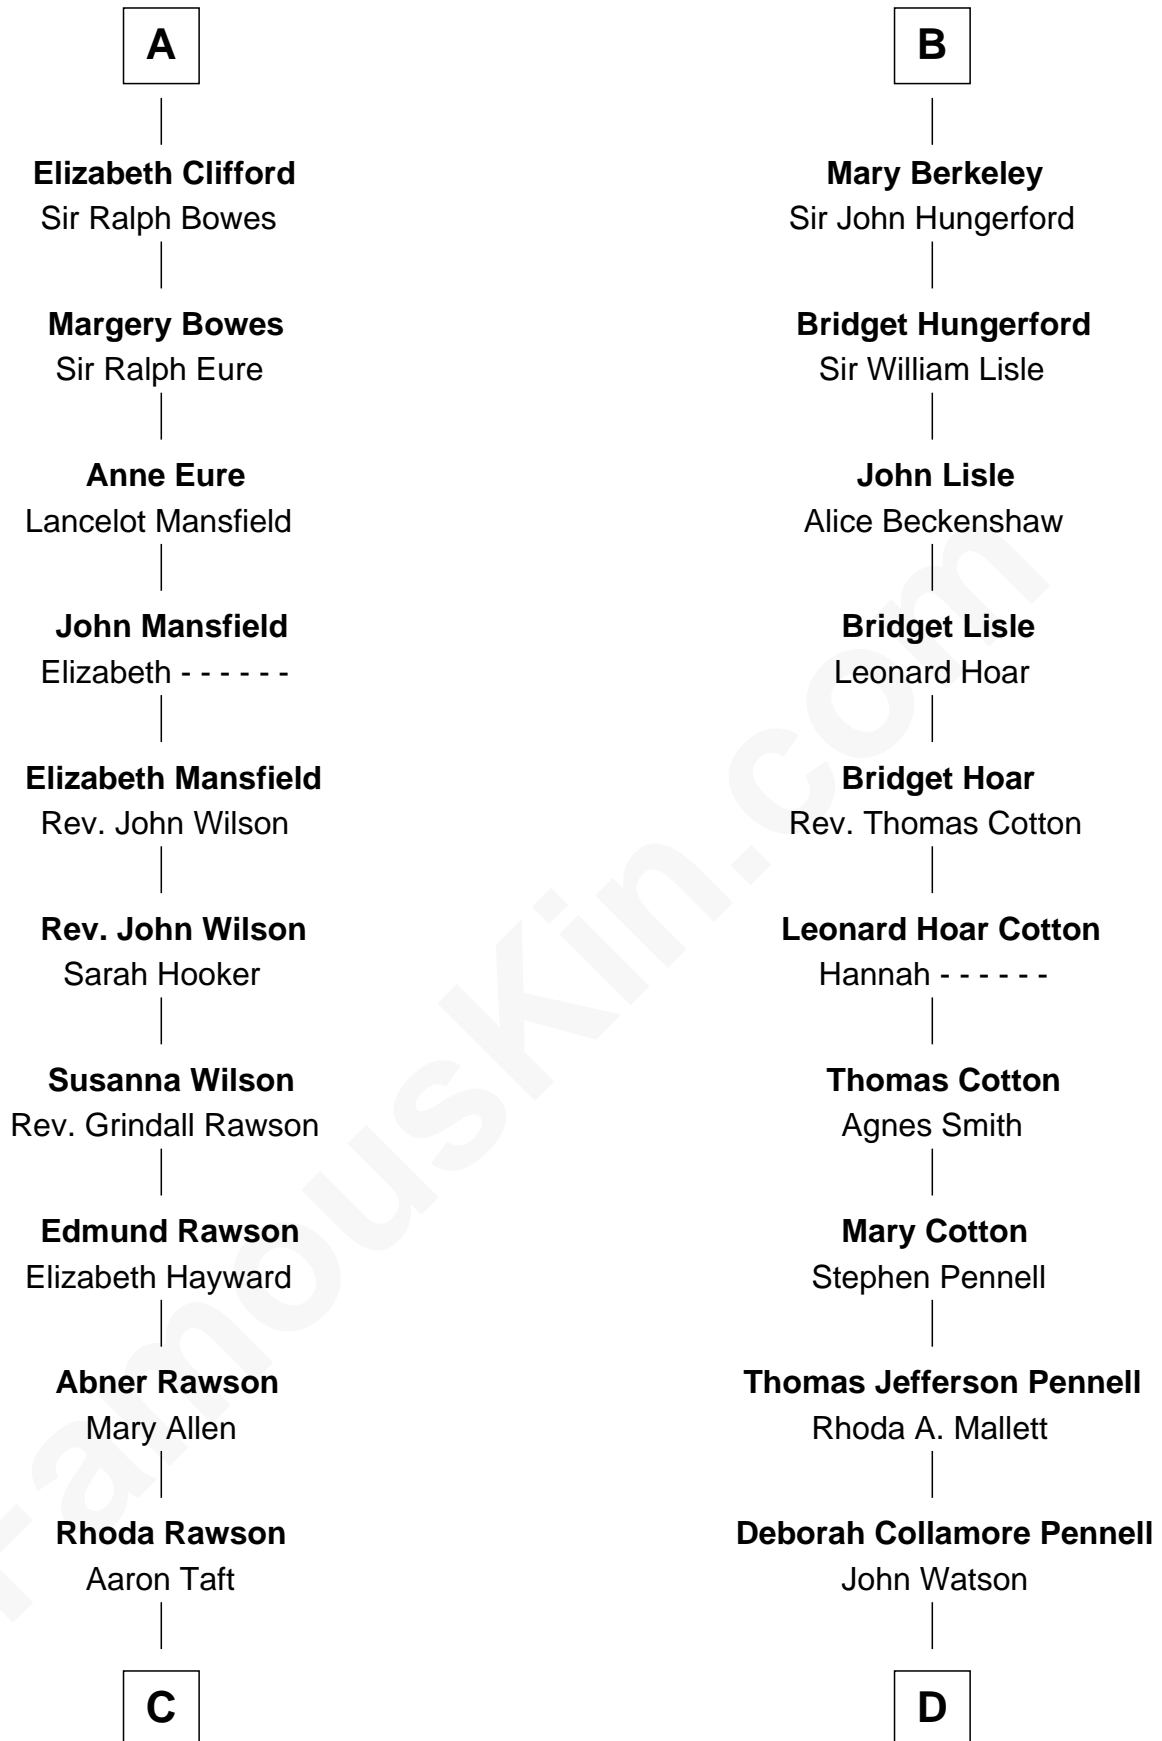

FamousKin.com
Relationship Chart of
William Howard Taft
27th U.S. President

19th cousin 1 time removed of
Warren Buffett
Chairman & CEO, Berkshire Hathaway

C

Peter Rawson Taft

Sylvia Howard

Alphonso Taft

Louisa Maria Torrey

William Howard Taft

27th U.S. President

D

Susan Ann Watson

Ford Bela Barber

Stella Frances Barber

John Ammon Stahl

Leila Stahl