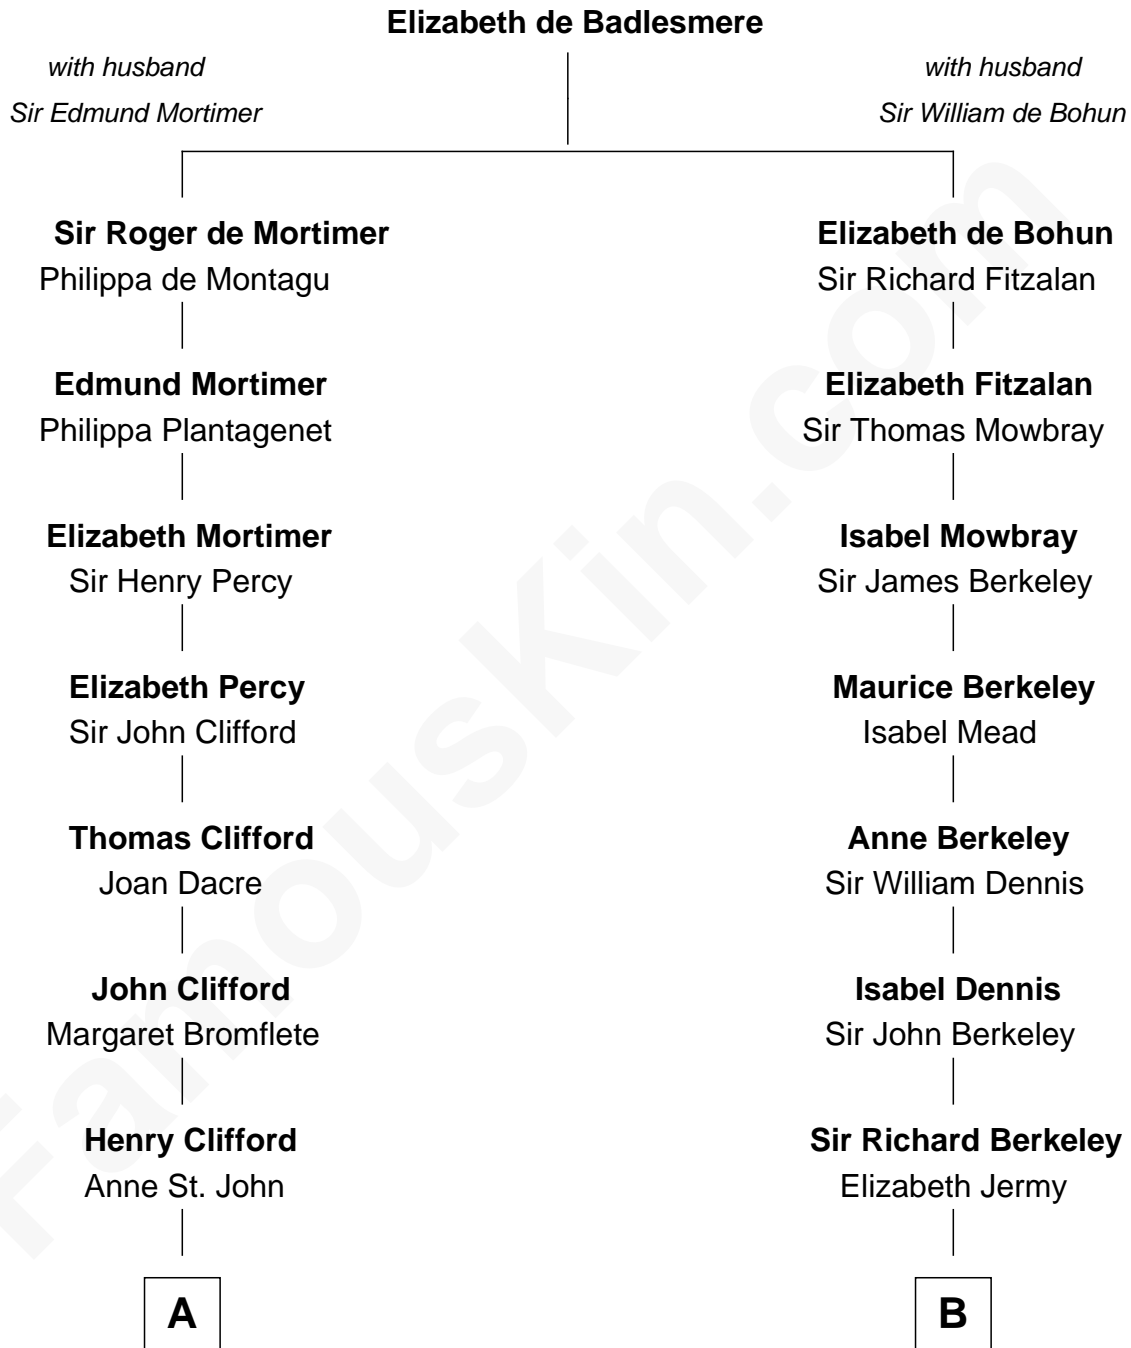

FamousKin.com
Relationship Chart of
William Howard Taft
27th U.S. President

19th cousin 1 time removed of
Warren Buffett
Chairman & CEO, Berkshire Hathaway

C

Peter Rawson Taft

Sylvia Howard

Alphonso Taft

Louisa Maria Torrey

William Howard Taft

27th U.S. President

D

Susan Ann Watson

Ford Bela Barber

Stella Frances Barber

John Ammon Stahl

Leila Stahl