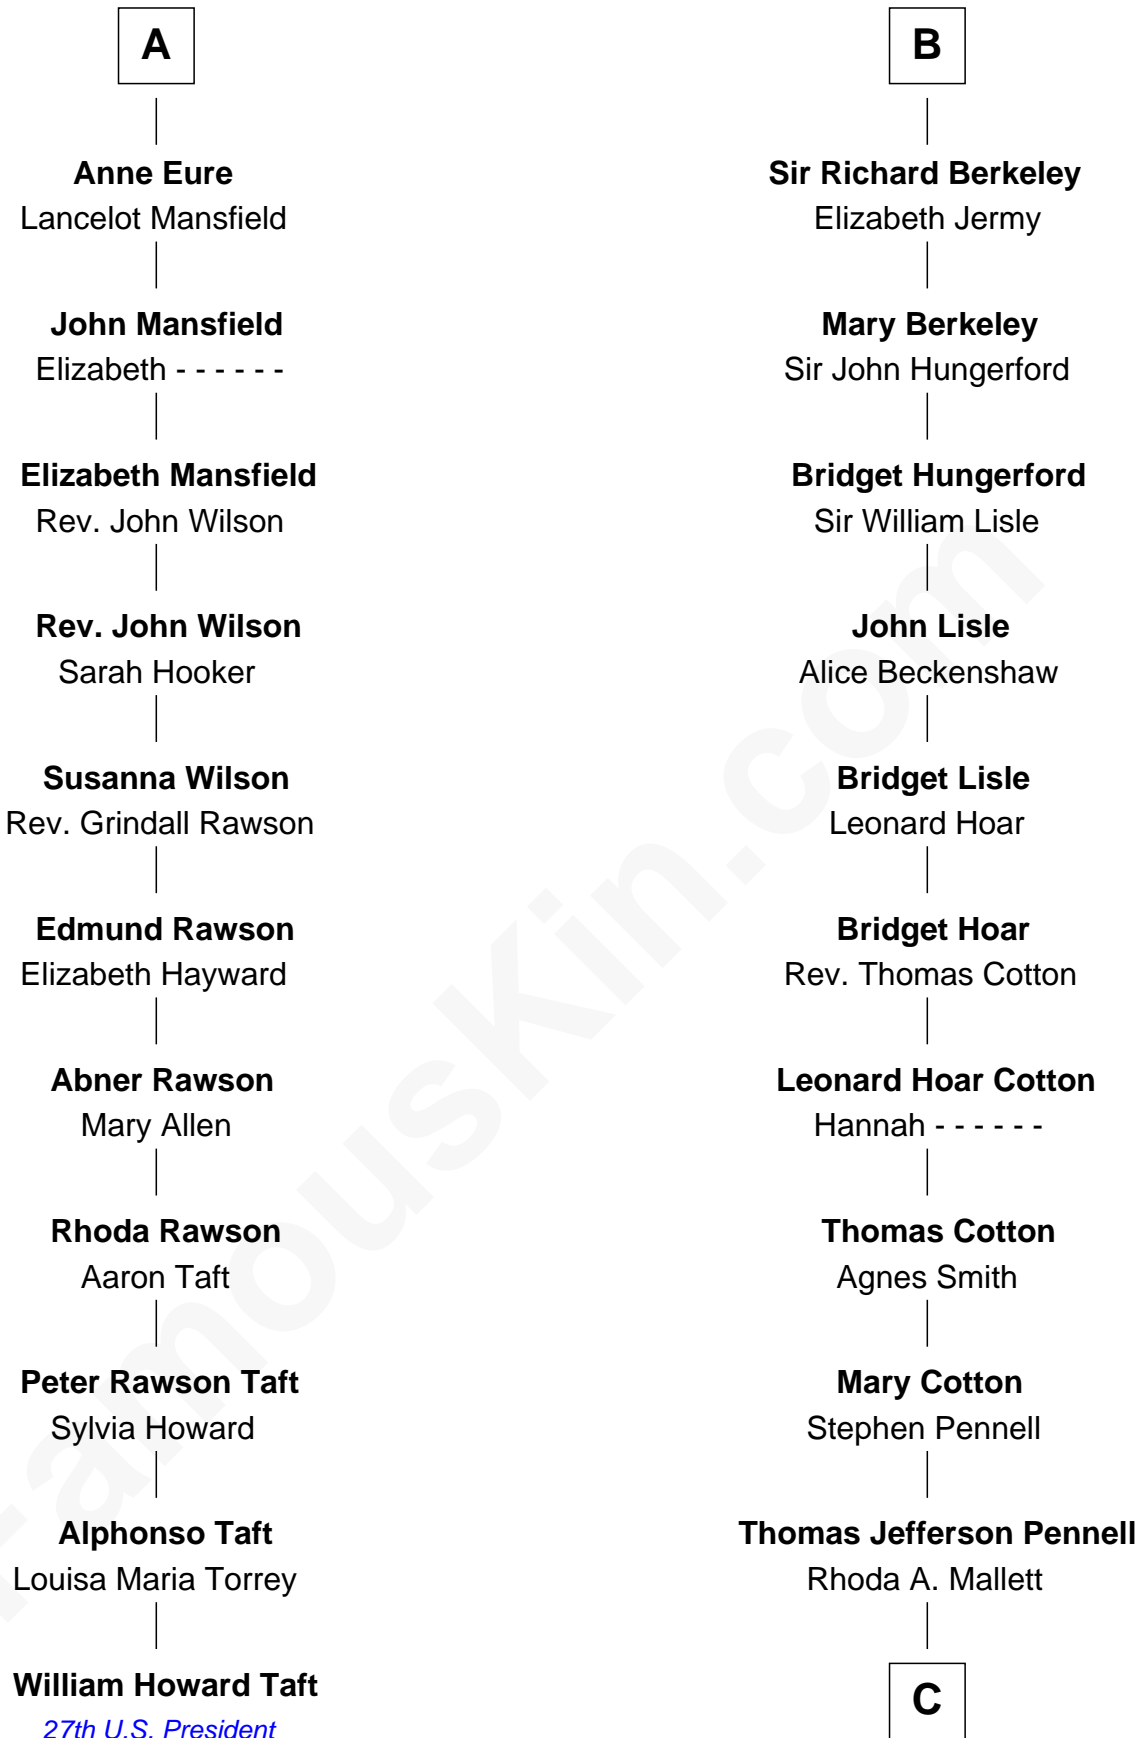

FamousKin.com
Relationship Chart of
William Howard Taft
27th U.S. President

17th cousin 4 times removed of
Warren Buffett
Chairman & CEO, Berkshire Hathaway

Edmund Fitzalan
 Alice de Warenne

C

Deborah Collamore Pennell

John Watson

Susan Ann Watson

Ford Bela Barber

Stella Frances Barber

John Ammon Stahl

Leila Stahl

Howard Homan Buffett

Warren Buffett