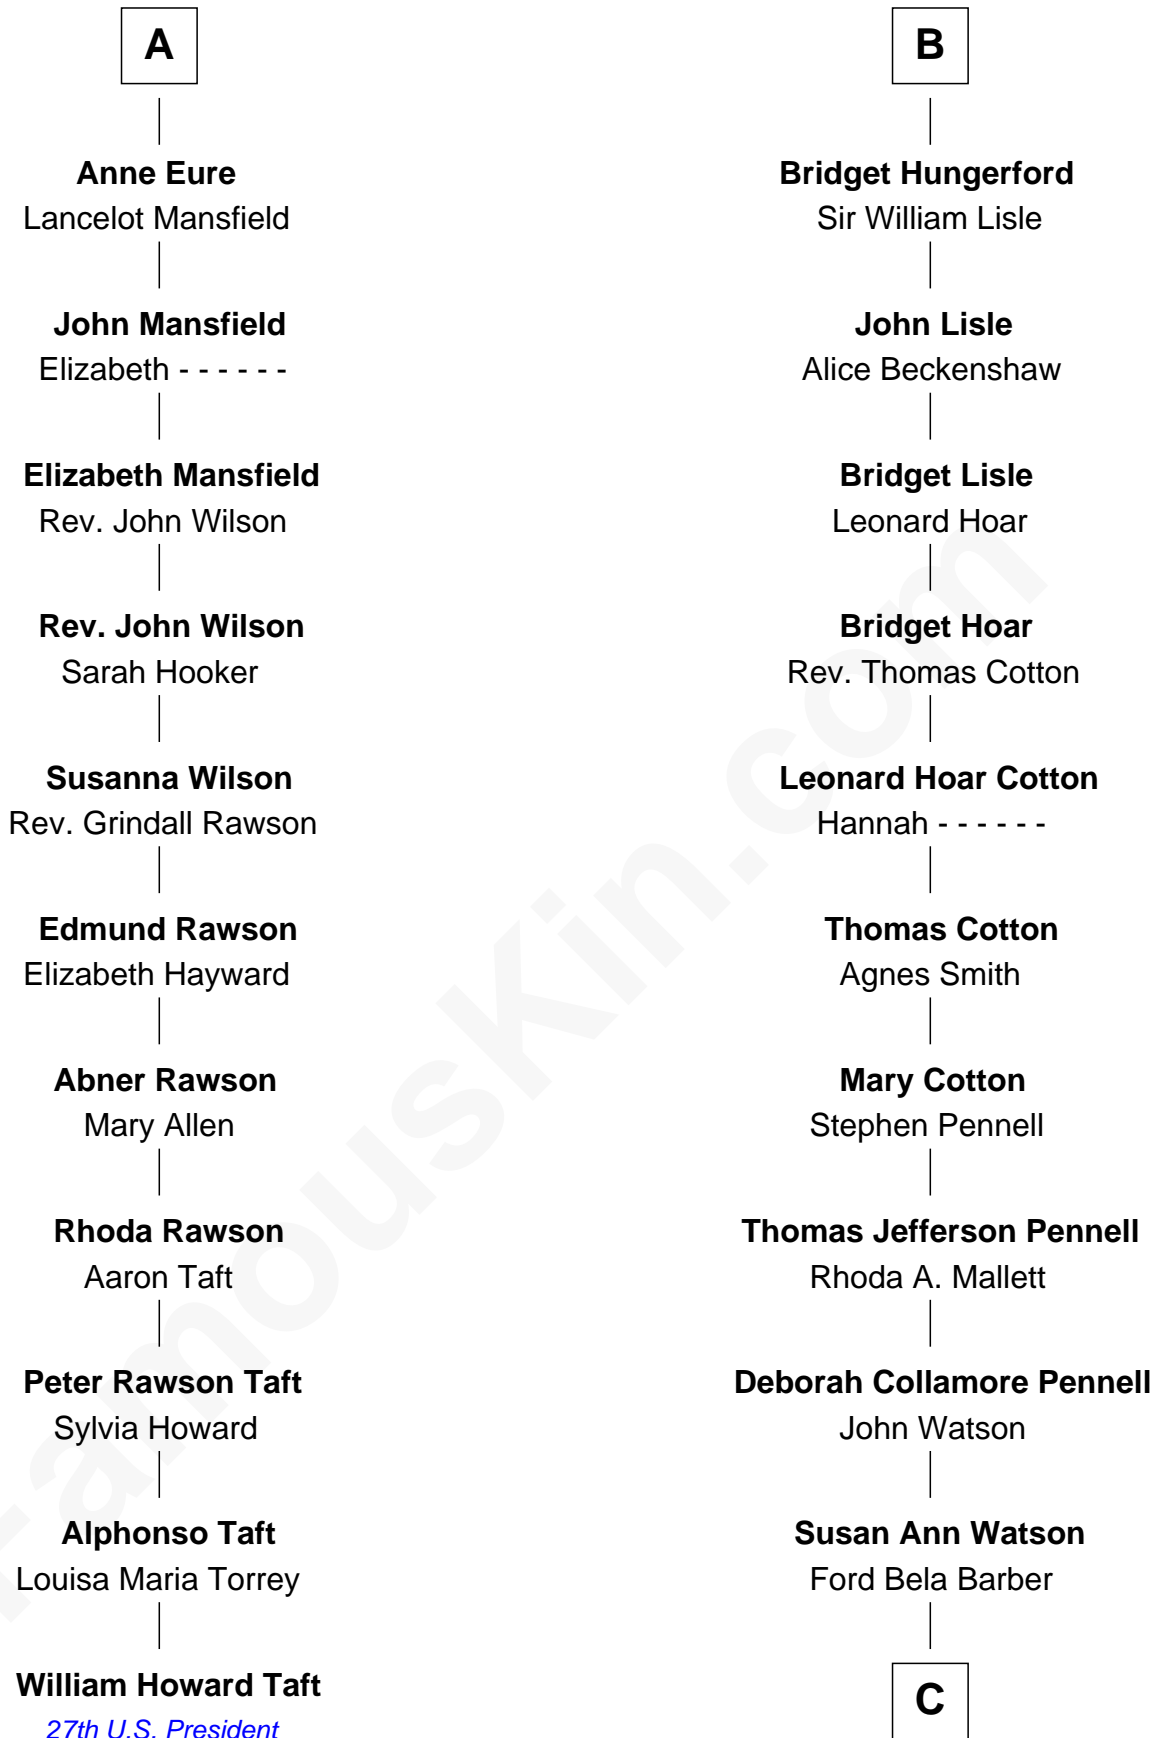

FamousKin.com
Relationship Chart of
William Howard Taft
27th U.S. President

17th cousin 2 times removed of
Warren Buffett
Chairman & CEO, Berkshire Hathaway

C

Stella Frances Barber

John Ammon Stahl

Leila Stahl