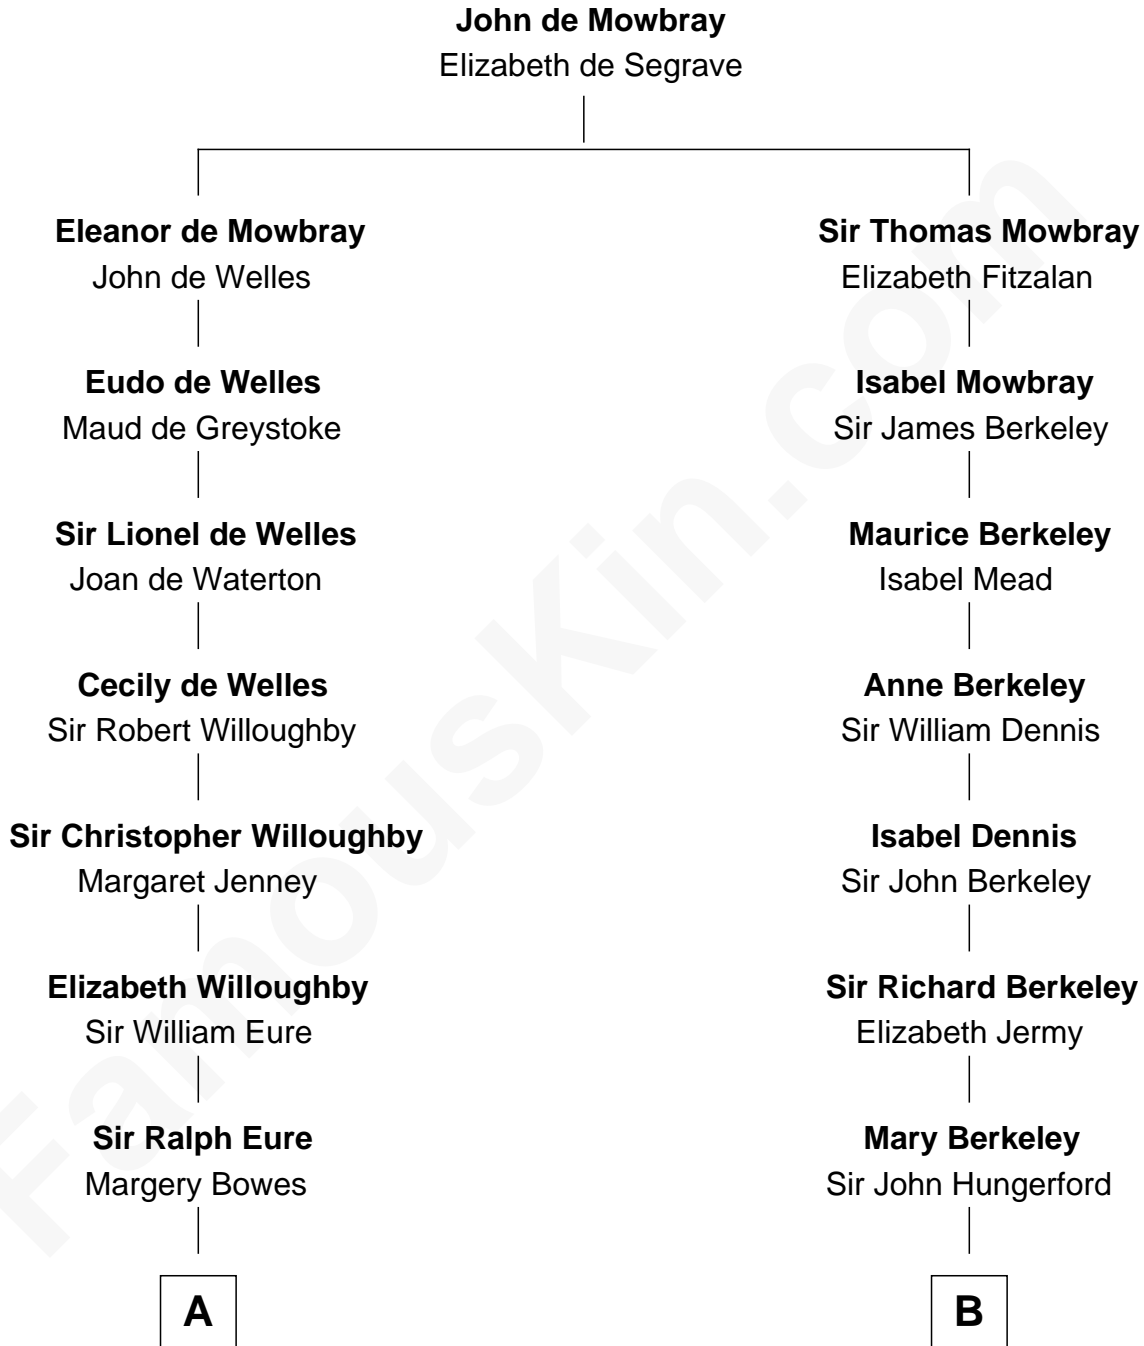

FamousKin.com
Relationship Chart of
William Howard Taft
27th U.S. President

17th cousin 2 times removed of
Warren Buffett
Chairman & CEO, Berkshire Hathaway

C

Stella Frances Barber

John Ammon Stahl

Leila Stahl

Howard Homan Buffett

Warren Buffett

Chairman & CEO, Berkshire Hathaway

FamousKin.com