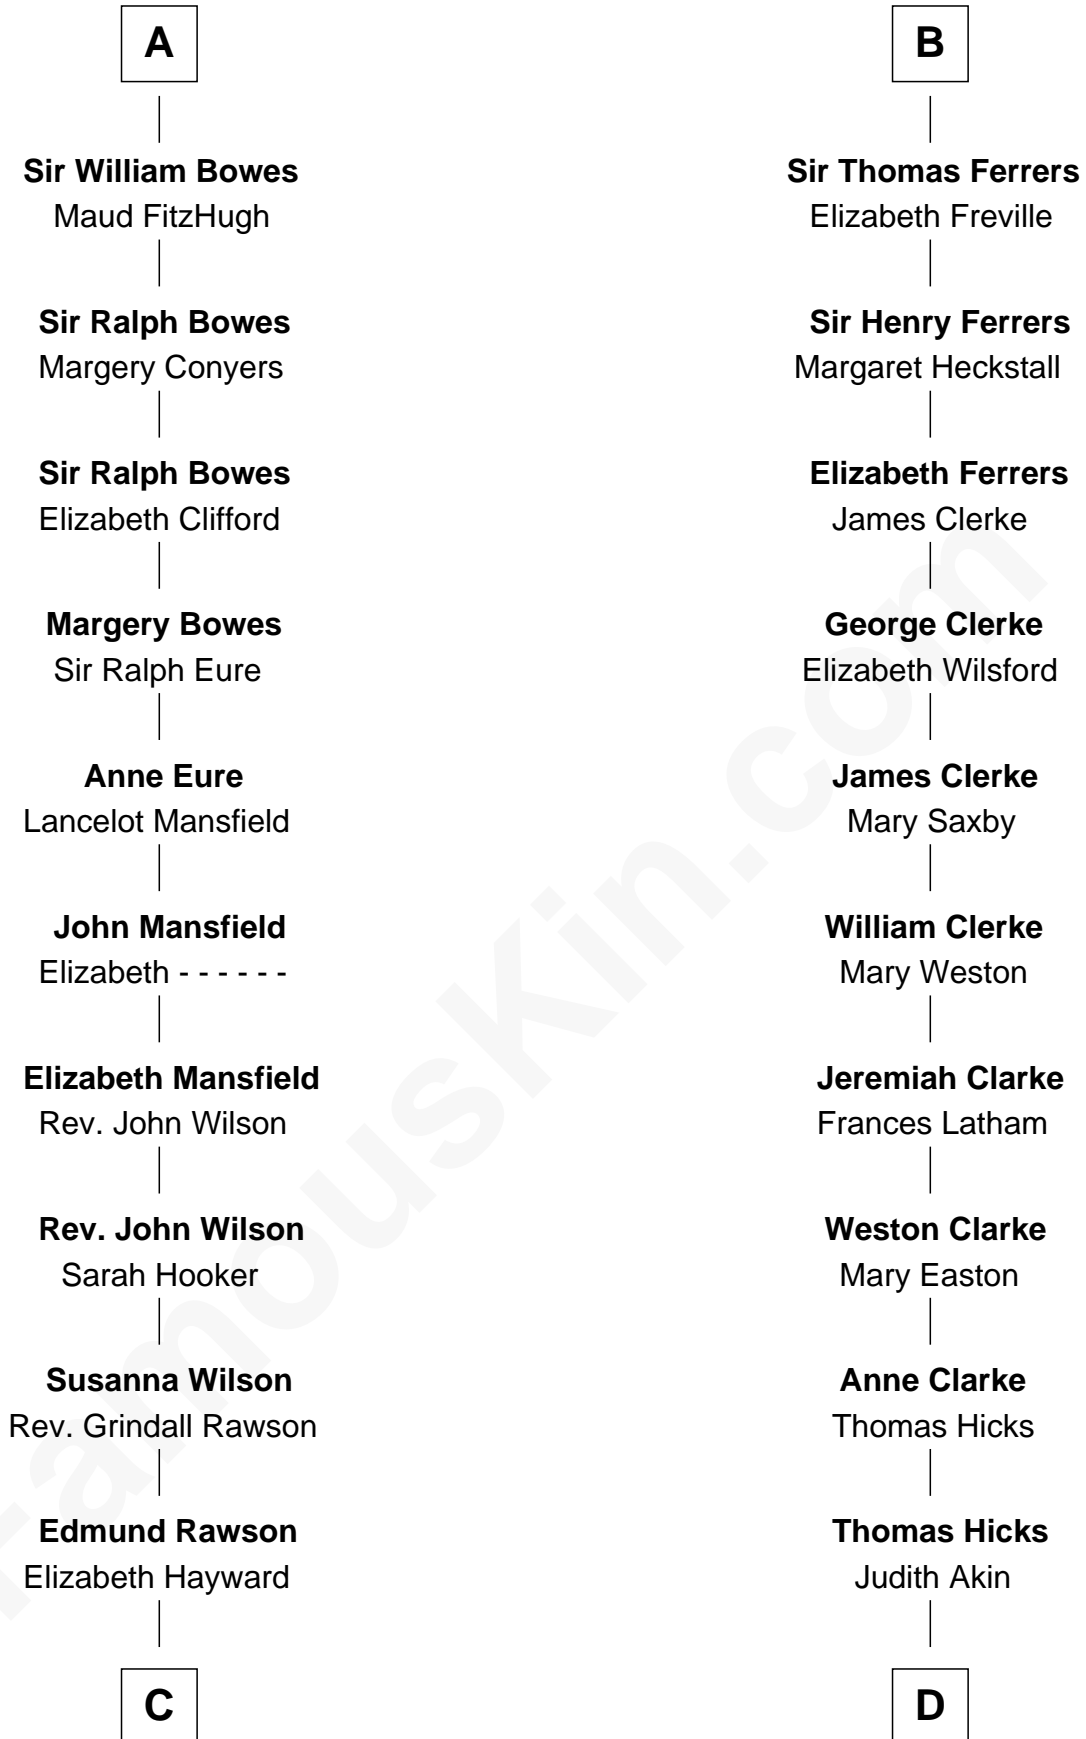

**FamousKin.com**  
**Relationship Chart of**  
**William Howard Taft**  
*27th U.S. President*

20th cousin 1 time removed of

**Susan B. Anthony**  
*Women's Rights Advocate*

**Sir Humphrey de Bohun**  
Maud of Eu

**C**

**Abner Rawson**

Mary Allen

**Rhoda Rawson**

Aaron Taft

**Peter Rawson Taft**

Sylvia Howard

**Alphonso Taft**

Louisa Maria Torrey

**William Howard Taft**

*27th U.S. President*

**D**

**Judith Hicks**

David Anthony

**Humphrey Anthony**

Hannah Lapham