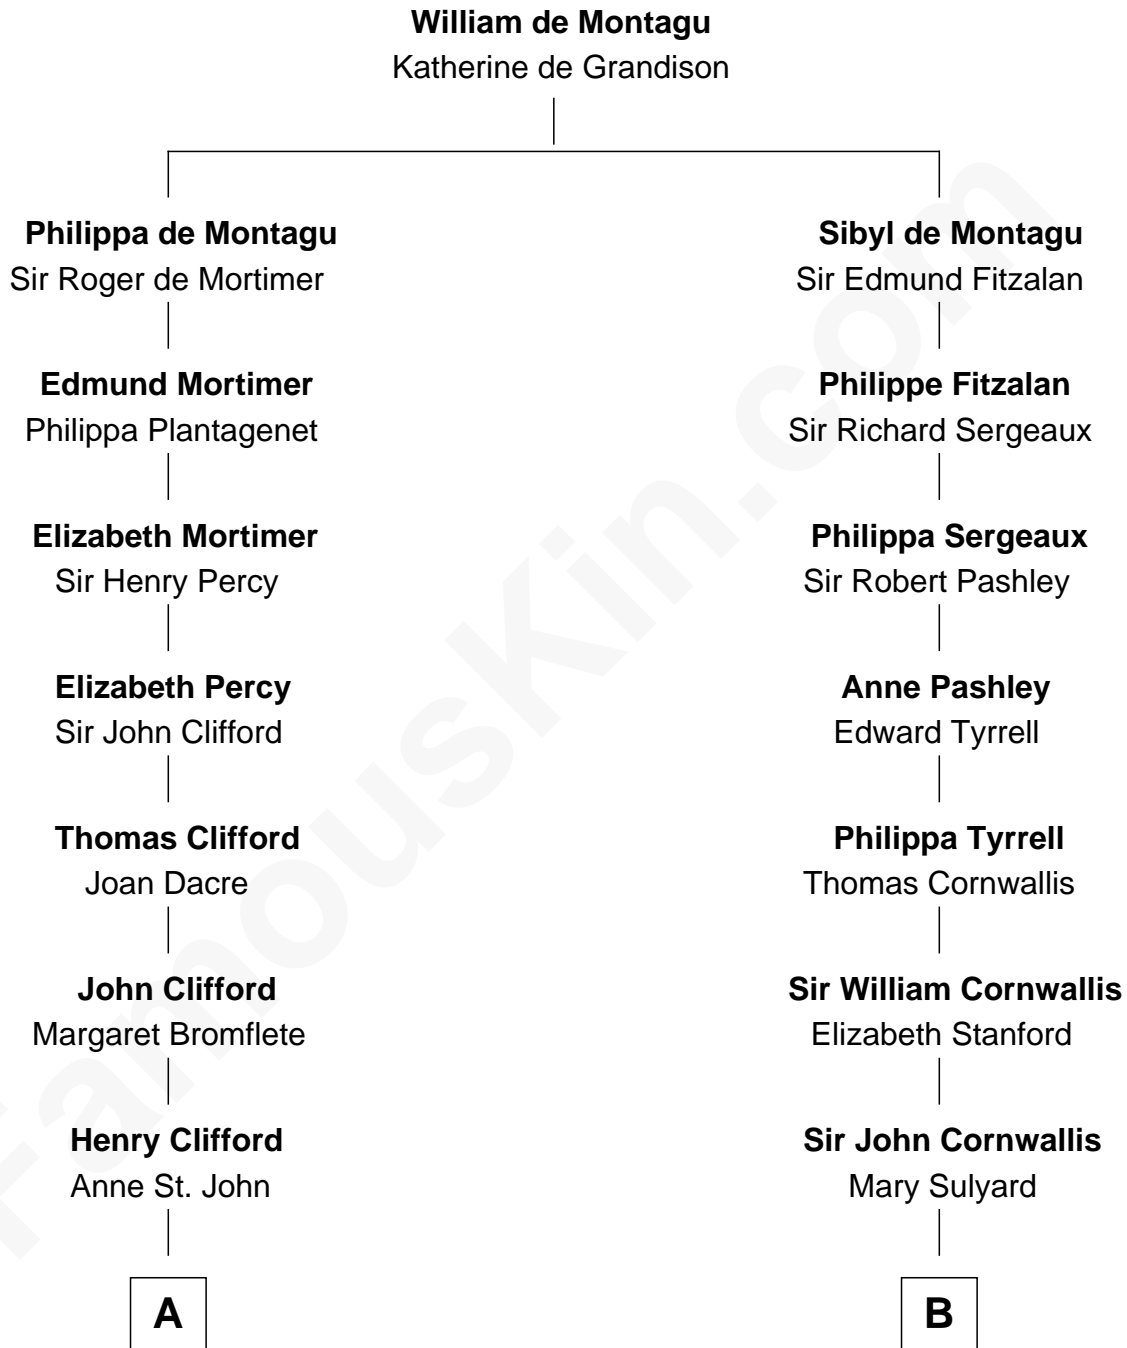

**FamousKin.com**  
**Relationship Chart of**  
**William Howard Taft**  
*27th U.S. President*

17th cousin 2 times removed of

**Susan B. Anthony**  
*Women's Rights Advocate*

**C**

—  
**Peter Rawson Taft**

Sylvia Howard

—  
**Alphonso Taft**

Louisa Maria Torrey

—  
**William Howard Taft**

*27th U.S. President*

FamousKin.com