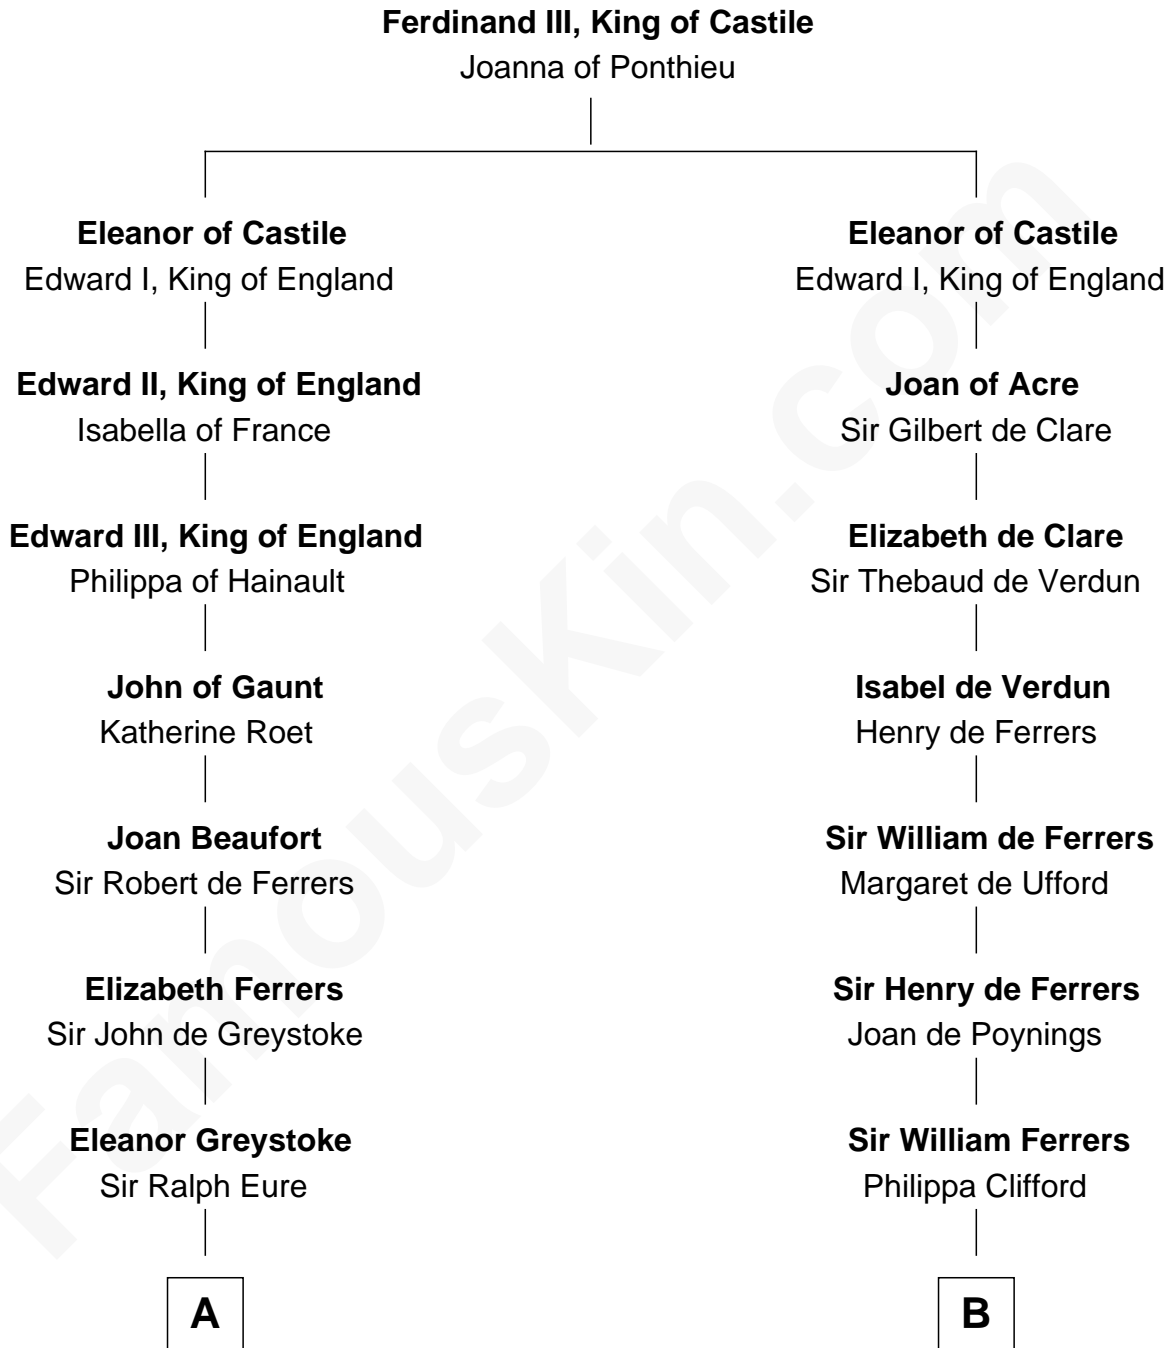

FamousKin.com
Relationship Chart of
William Howard Taft
27th U.S. President

20th cousin 1 time removed of
Susan B. Anthony
Women's Rights Advocate

C

Abner Rawson

Mary Allen

Rhoda Rawson

Aaron Taft

Peter Rawson Taft

Sylvia Howard

Alphonso Taft

Louisa Maria Torrey

William Howard Taft

27th U.S. President

D

Judith Hicks

David Anthony