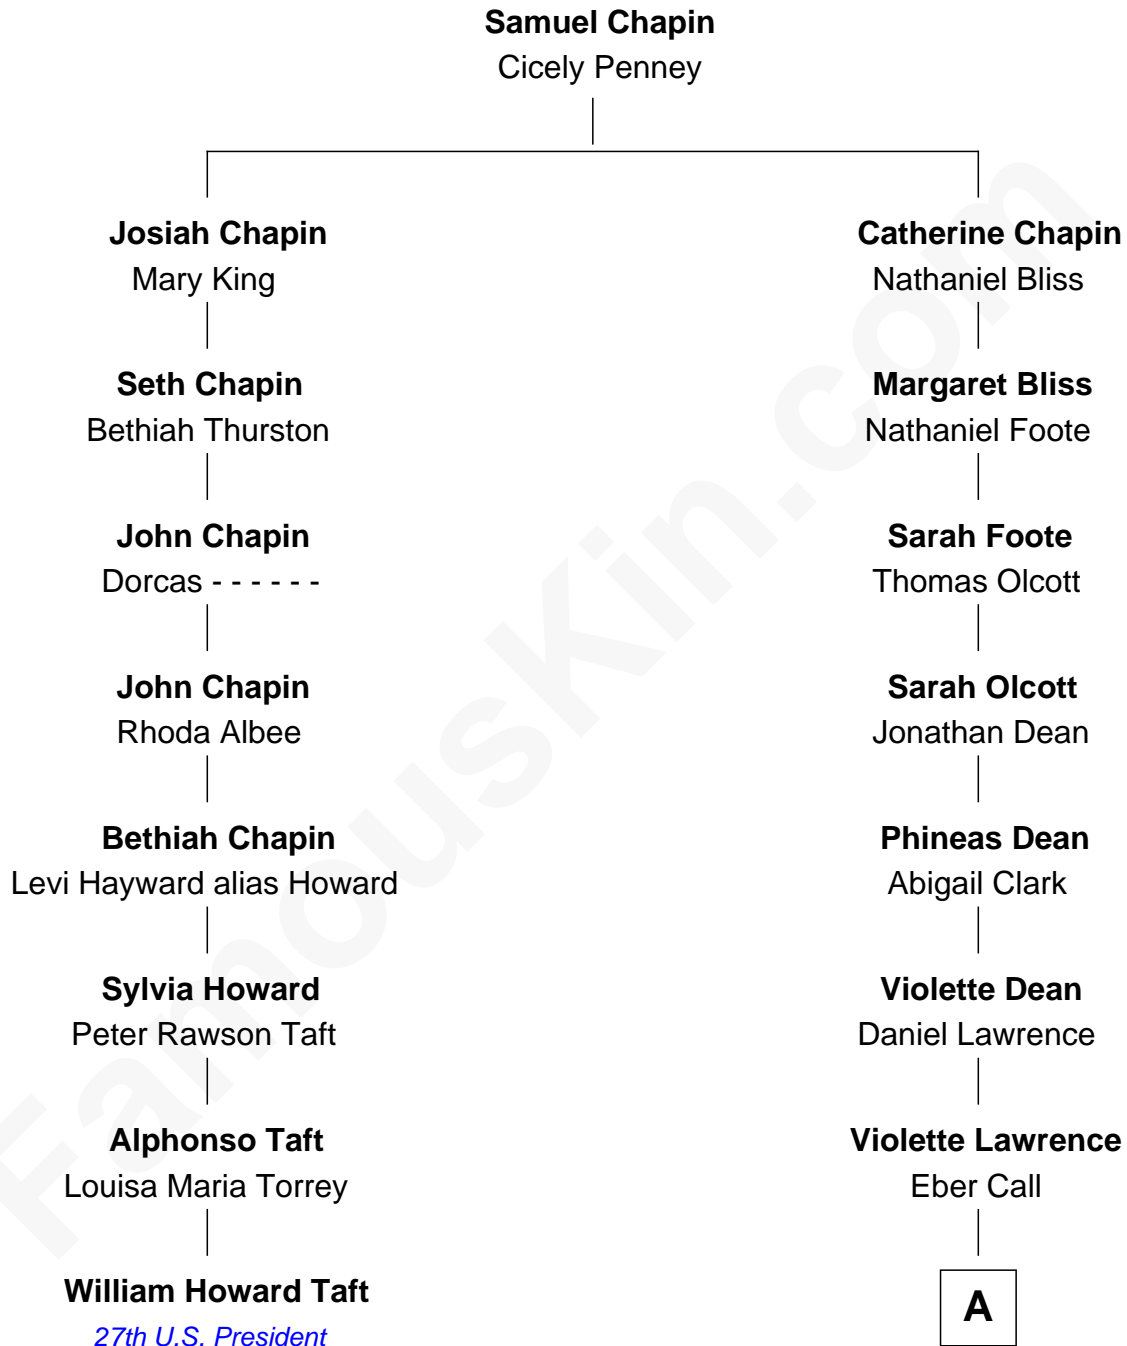

**FamousKin.com**  
**Relationship Chart of**  
**William Howard Taft**  
*27th U.S. President*

**7th cousin 2 times removed of**  
**Walt Disney**  
*Co-Founder of The Walt Disney Company*

**A**

**Charles Call**  
Henrietta Gross

**Flora Call**  
Elias Charles Disney

**Walt Disney**  
*Co-Founder of The Walt Disney Co.*

FamousKin.com