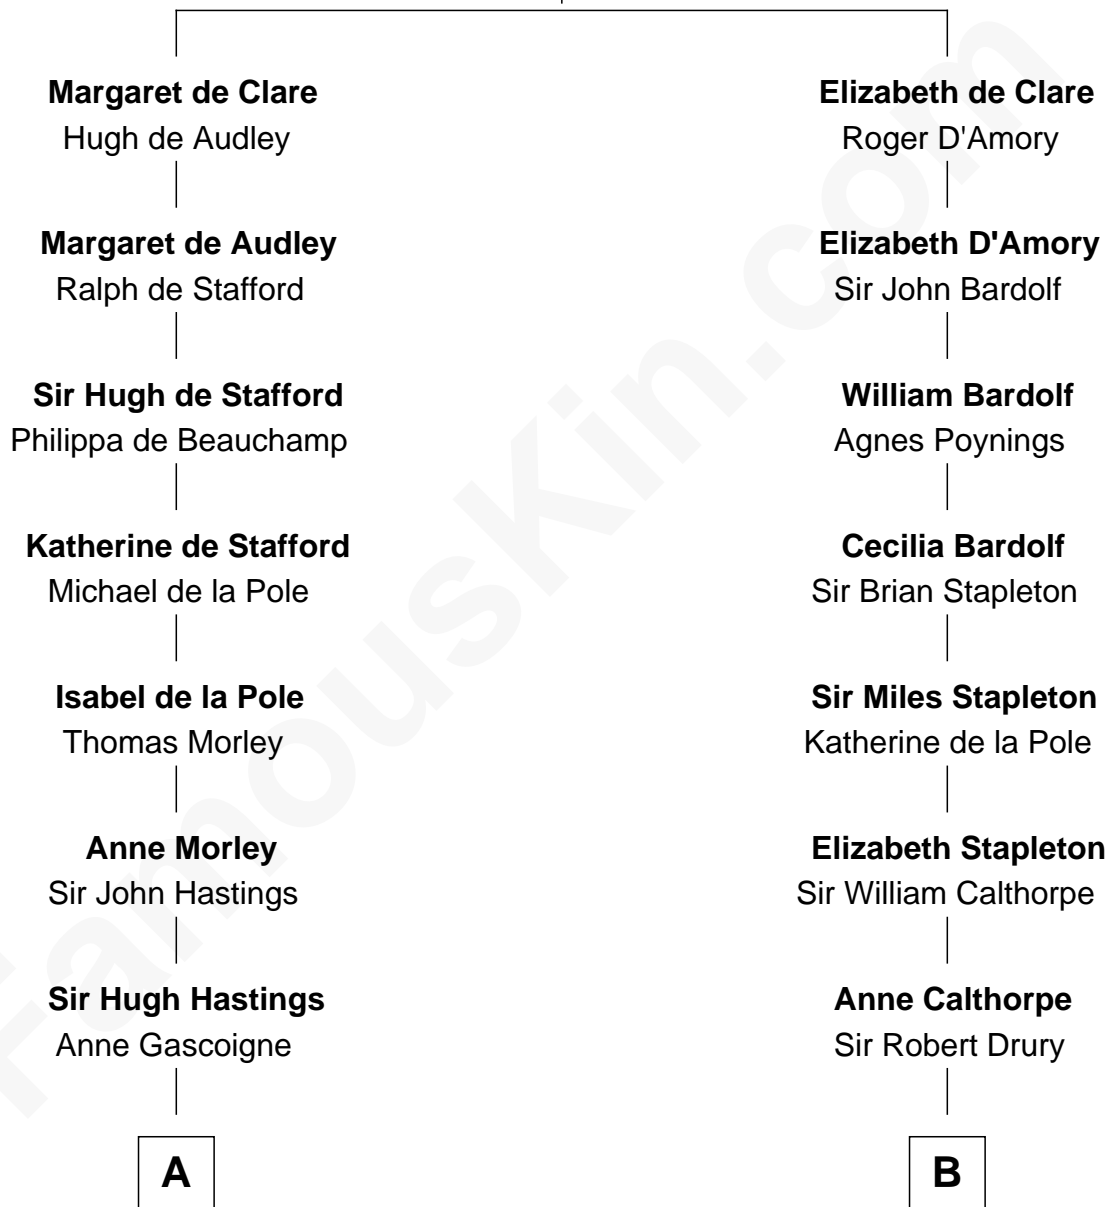

FamousKin.com Relationship Chart of

William Howard Taft

27th U.S. President

20th cousin of

Walt Disney

Co-Founder of The Walt Disney Company

Sir Gilbert de Clare

Joan of Acre

C

Rhoda Rawson

Aaron Taft

Peter Rawson Taft

Sylvia Howard

Alphonso Taft

Louisa Maria Torrey

William Howard Taft

27th U.S. President

D

Eber Call

Violette Lawrence

Charles Call

Henrietta Gross

Flora Call

Elias Charles Disney