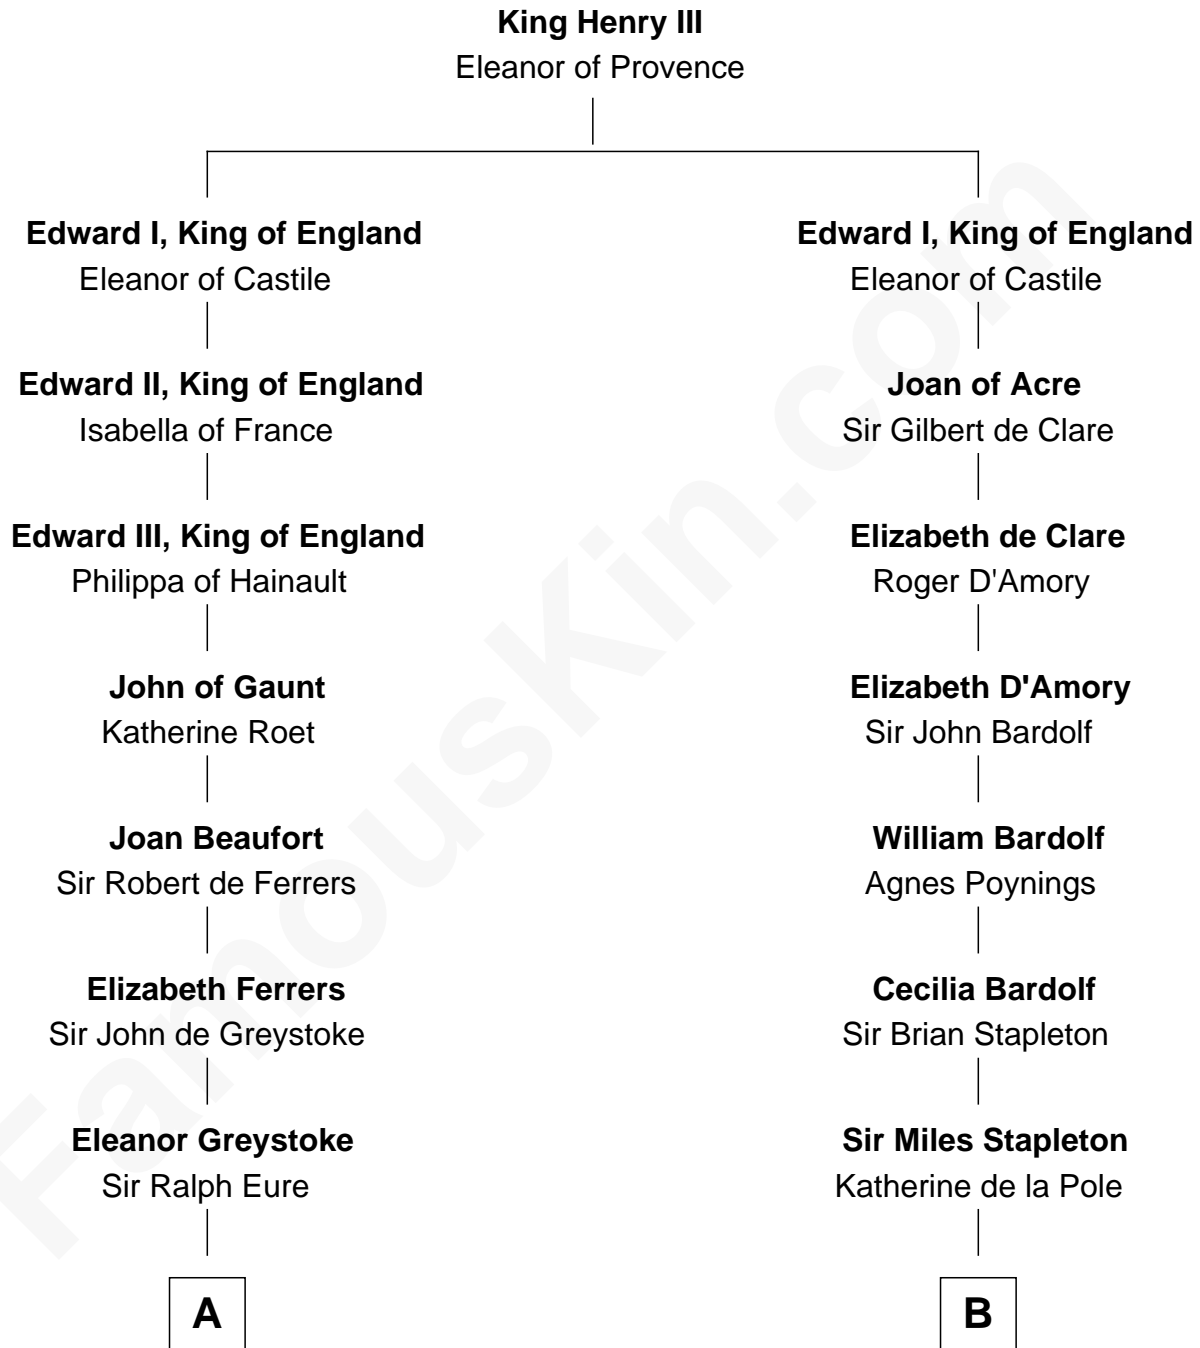

FamousKin.com
Relationship Chart of
William Howard Taft
27th U.S. President

14th cousin 7 times removed of
Rev. George Burroughs
Executed for Witchcraft, Salem 1692

C

Abner Rawson

Mary Allen

Rhoda Rawson

Aaron Taft

Peter Rawson Taft

Sylvia Howard

Alphonso Taft

Louisa Maria Torrey

William Howard Taft

27th U.S. President

FamousKin.com