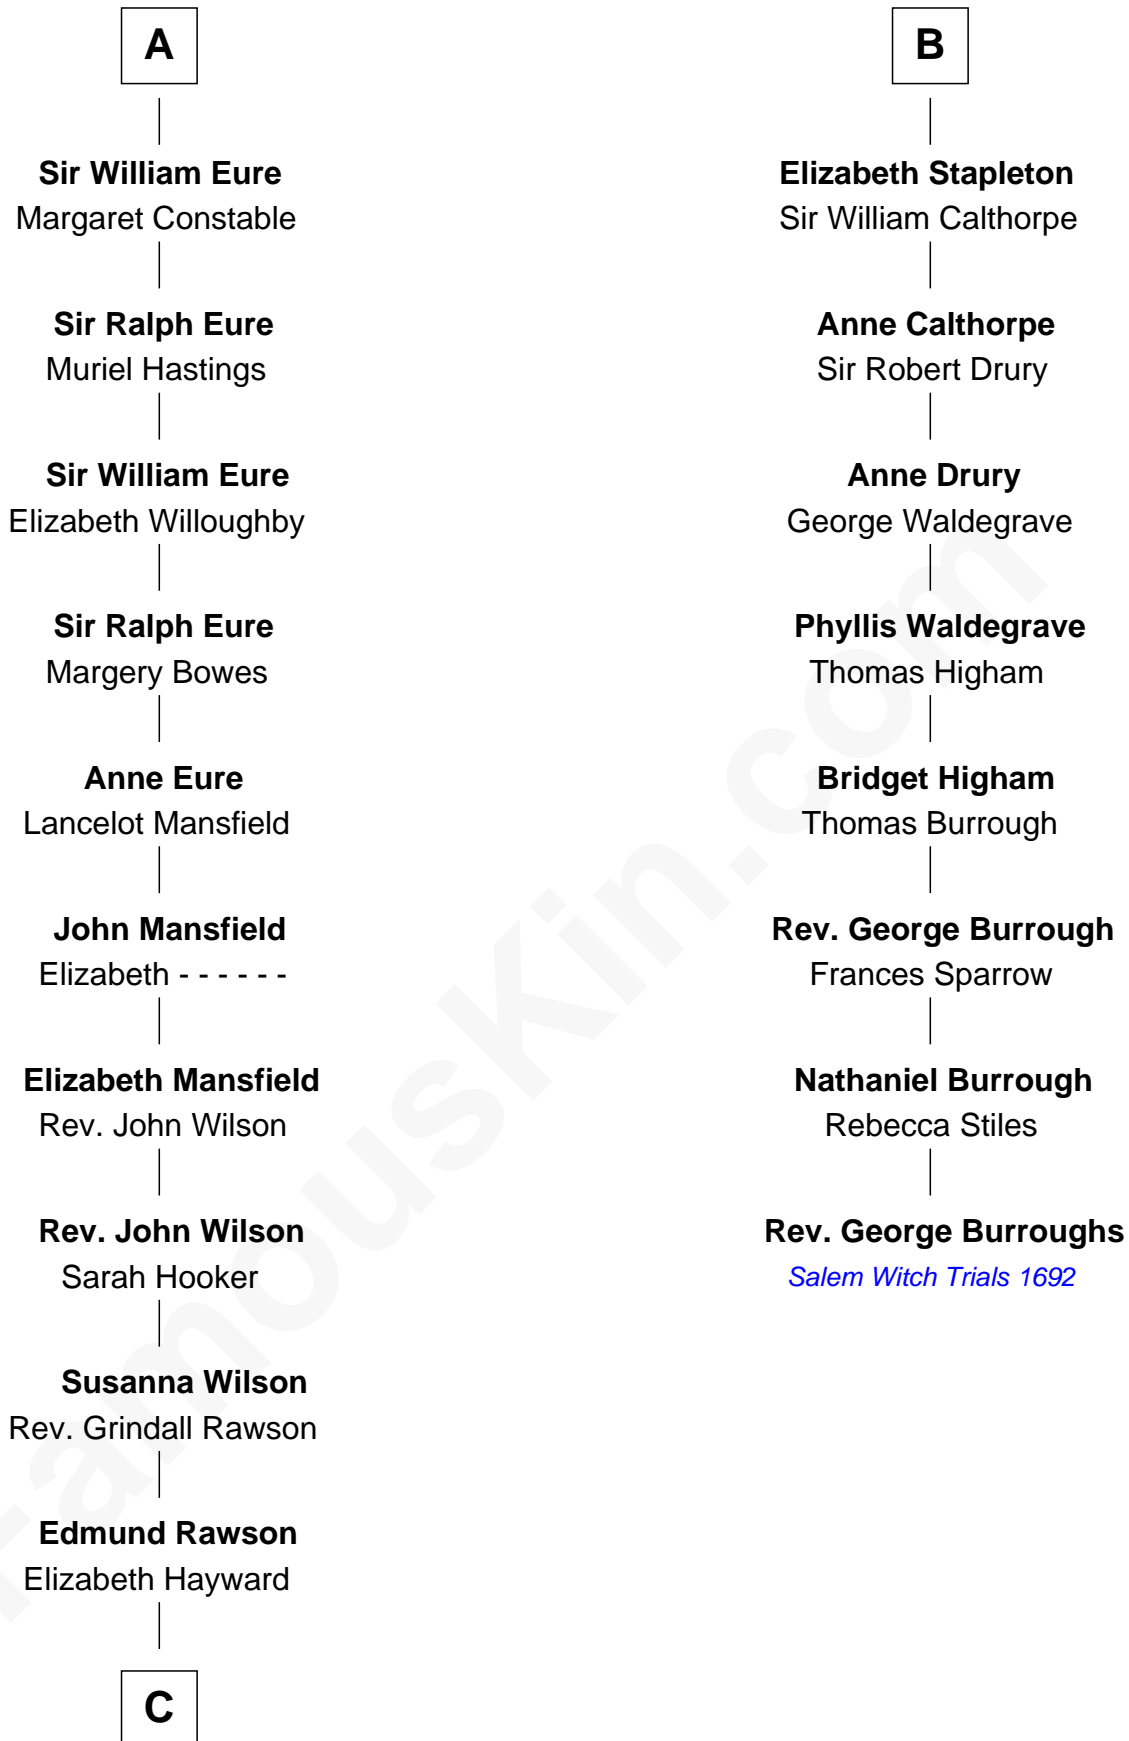

FamousKin.com
Relationship Chart of
William Howard Taft
27th U.S. President

14th cousin 7 times removed of
Rev. George Burroughs
Executed for Witchcraft, Salem 1692

C

Abner Rawson

Mary Allen

Rhoda Rawson

Aaron Taft

Peter Rawson Taft

Sylvia Howard

Alphonso Taft

Louisa Maria Torrey

William Howard Taft

27th U.S. President

FamousKin.com