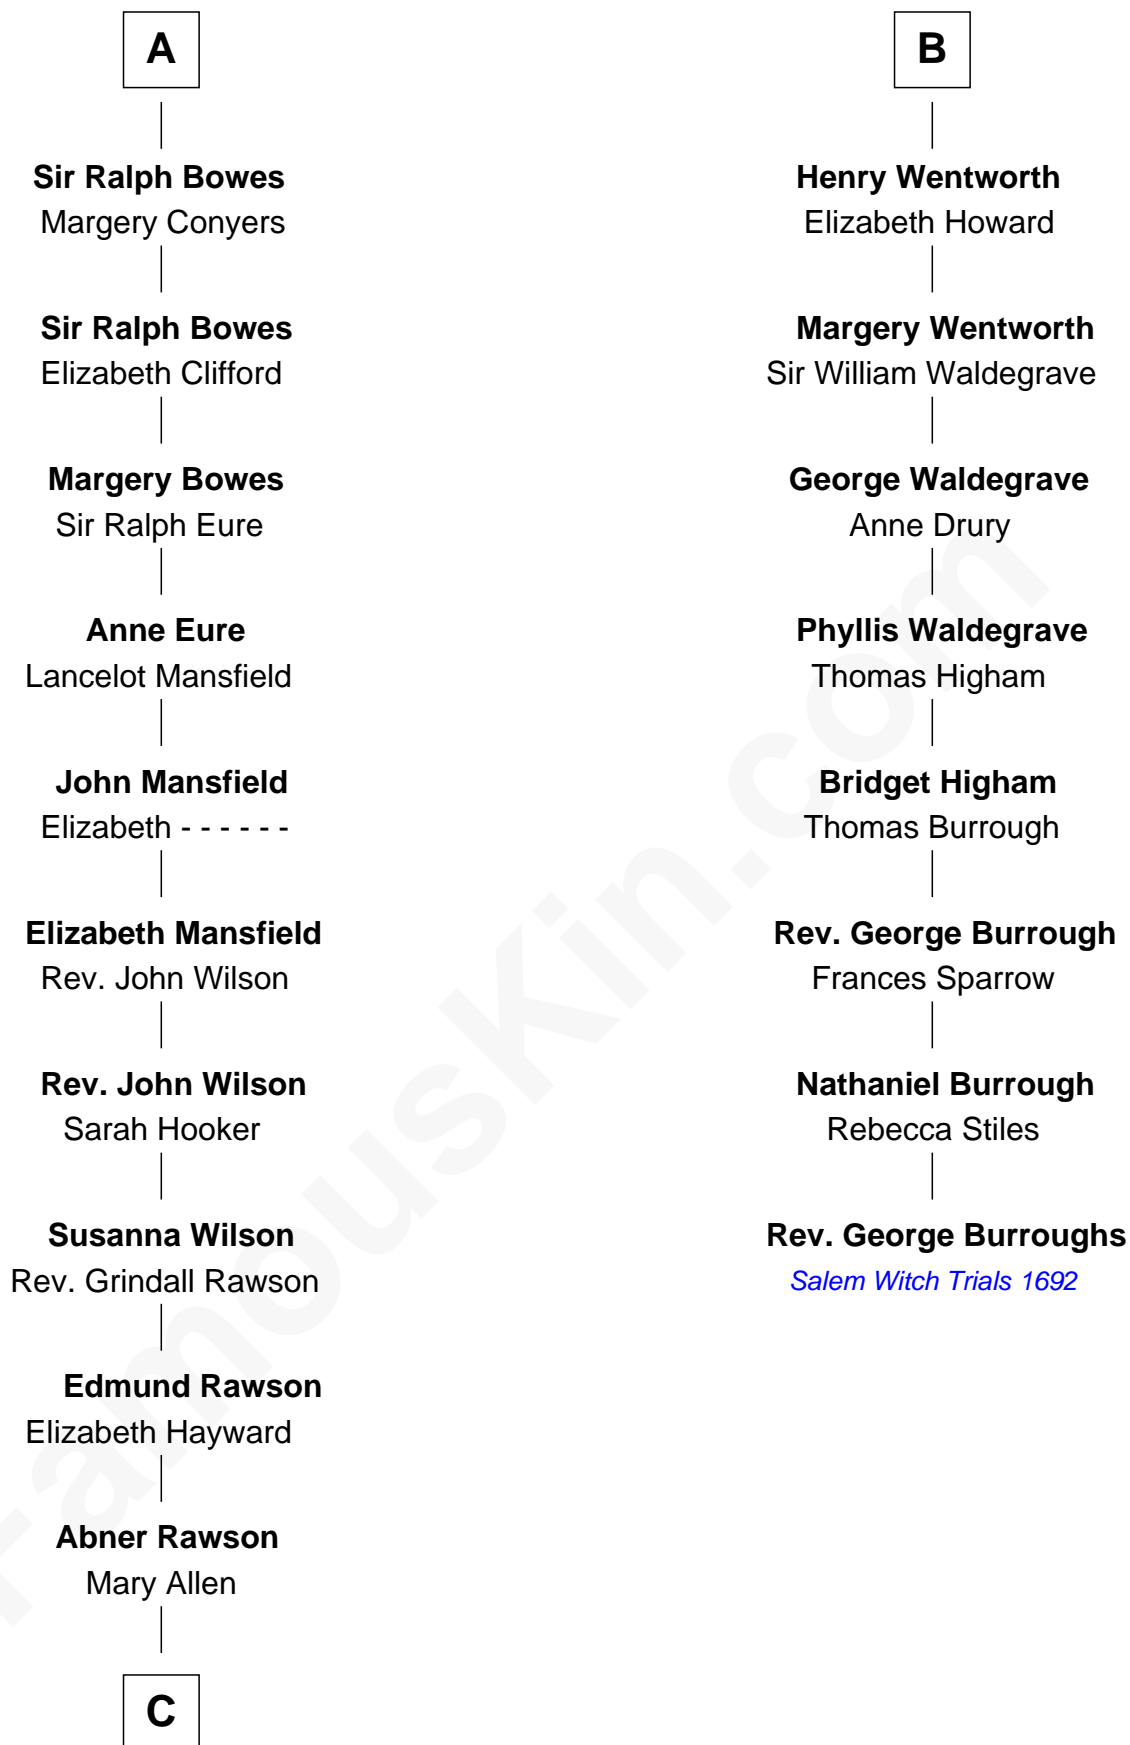

FamousKin.com
Relationship Chart of
William Howard Taft
27th U.S. President

14th cousin 6 times removed of
Rev. George Burroughs
Executed for Witchcraft, Salem 1692

C

—
Rhoda Rawson

Aaron Taft

—
Peter Rawson Taft

Sylvia Howard

—
Alphonso Taft

Louisa Maria Torrey

—
William Howard Taft

27th U.S. President

FamousKin.com