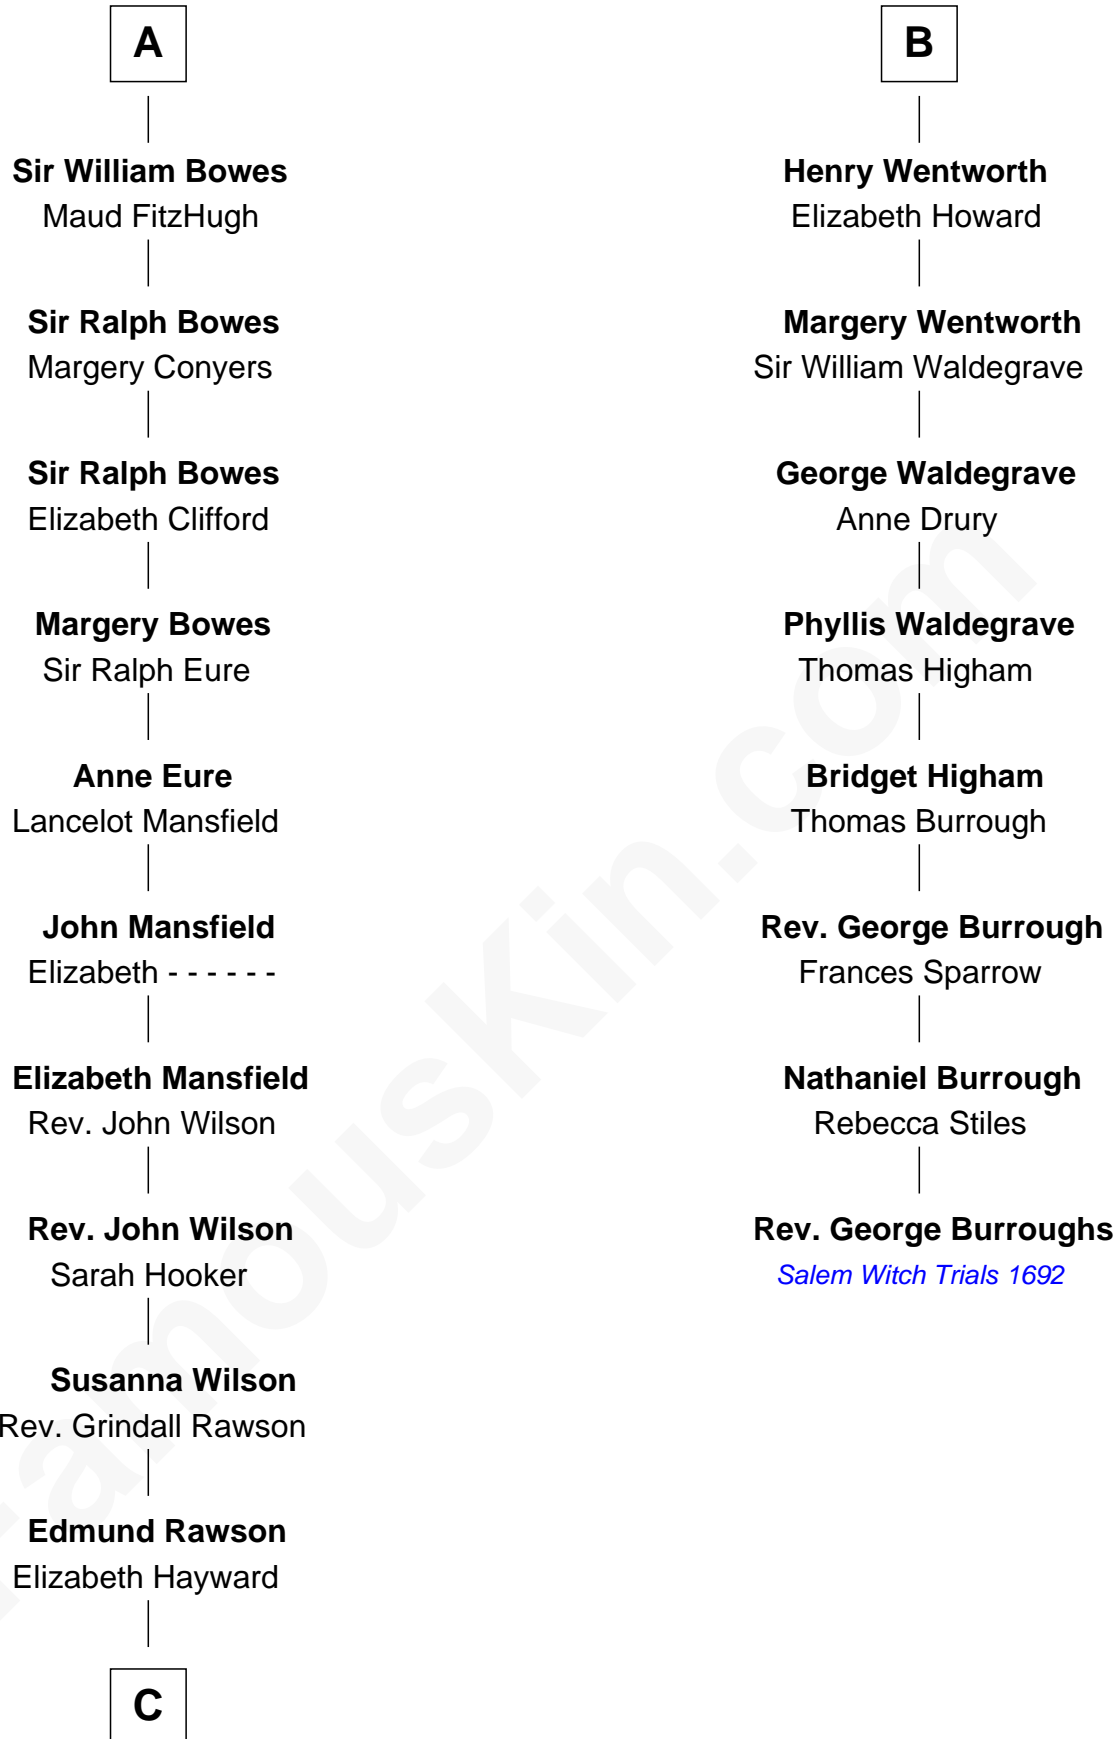

FamousKin.com
Relationship Chart of
William Howard Taft
27th U.S. President

14th cousin 7 times removed of
Rev. George Burroughs
Executed for Witchcraft, Salem 1692

C

Abner Rawson

Mary Allen

Rhoda Rawson

Aaron Taft

Peter Rawson Taft

Sylvia Howard

Alphonso Taft

Louisa Maria Torrey

William Howard Taft

27th U.S. President

FamousKin.com