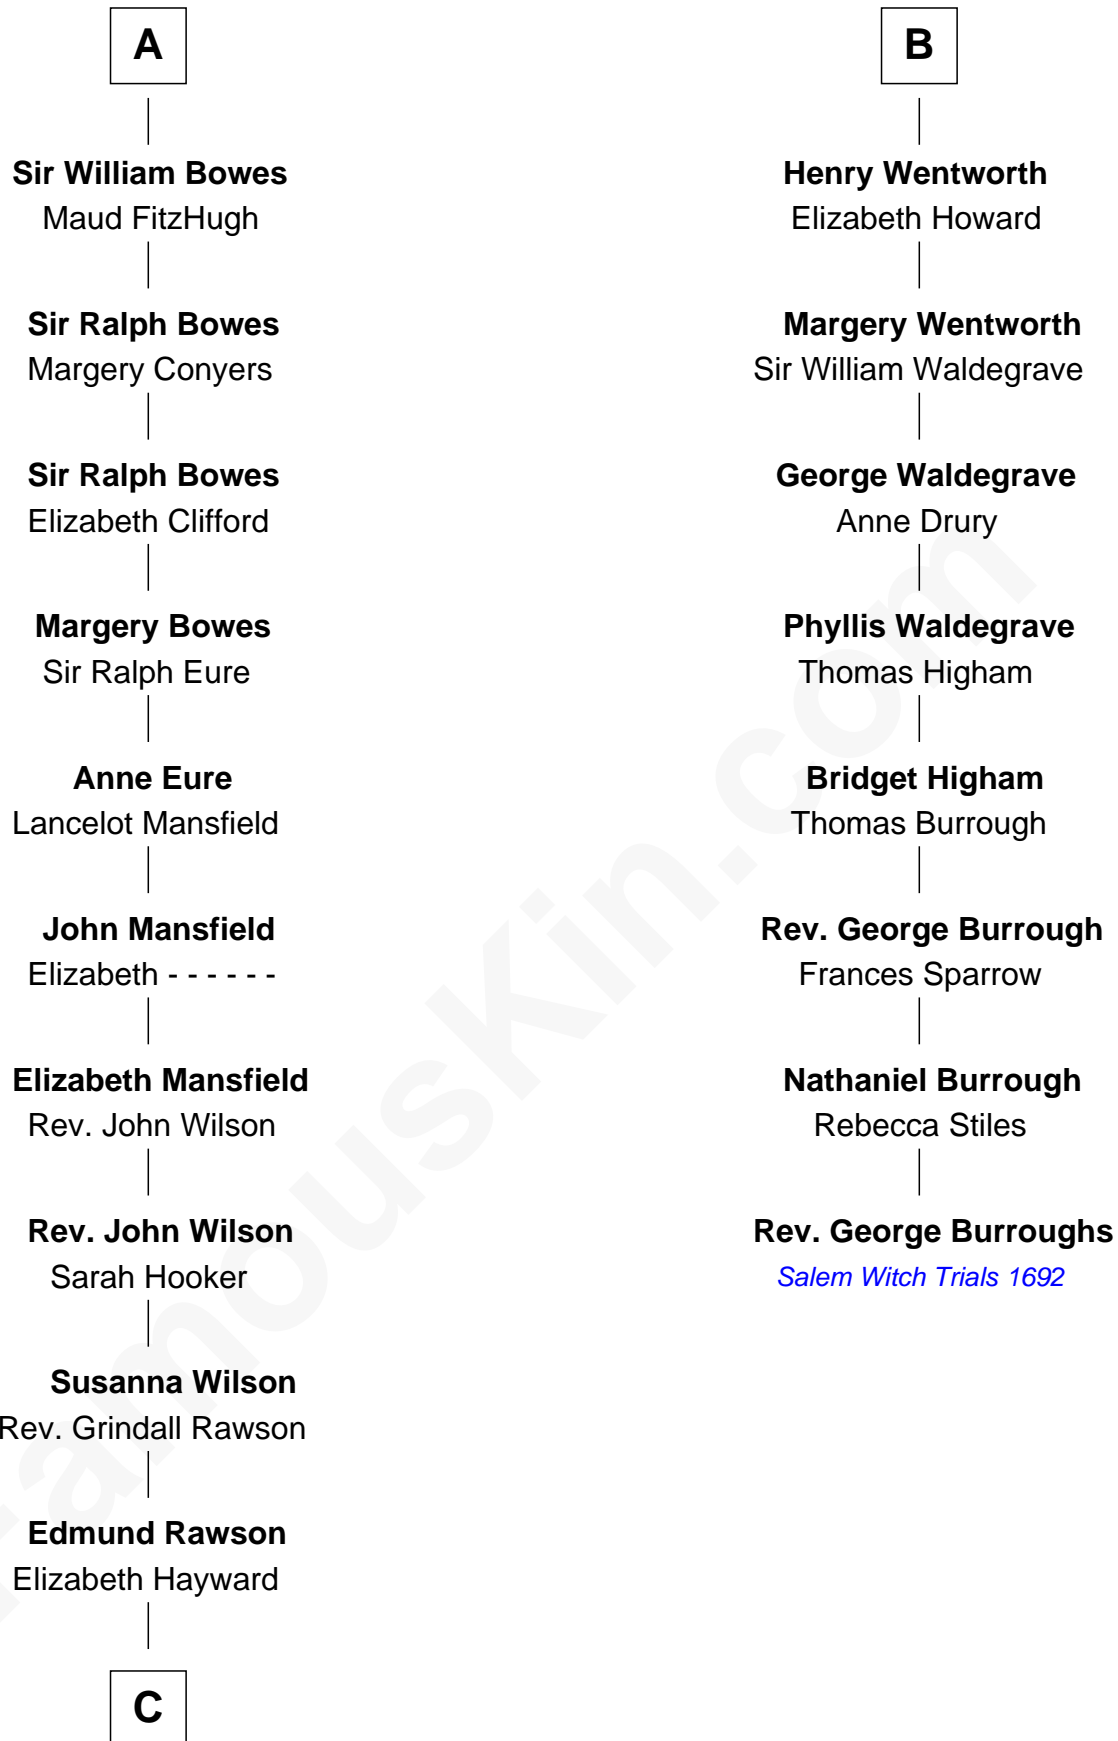

**FamousKin.com**  
**Relationship Chart of**  
**William Howard Taft**  
*27th U.S. President*

**14th cousin 7 times removed of**  
**Rev. George Burroughs**  
*Executed for Witchcraft, Salem 1692*

**C**

Abner Rawson

Mary Allen

Rhoda Rawson

Aaron Taft

Peter Rawson Taft

Sylvia Howard

Alphonso Taft

Louisa Maria Torrey

William Howard Taft

*27th U.S. President*

FamousKin.com