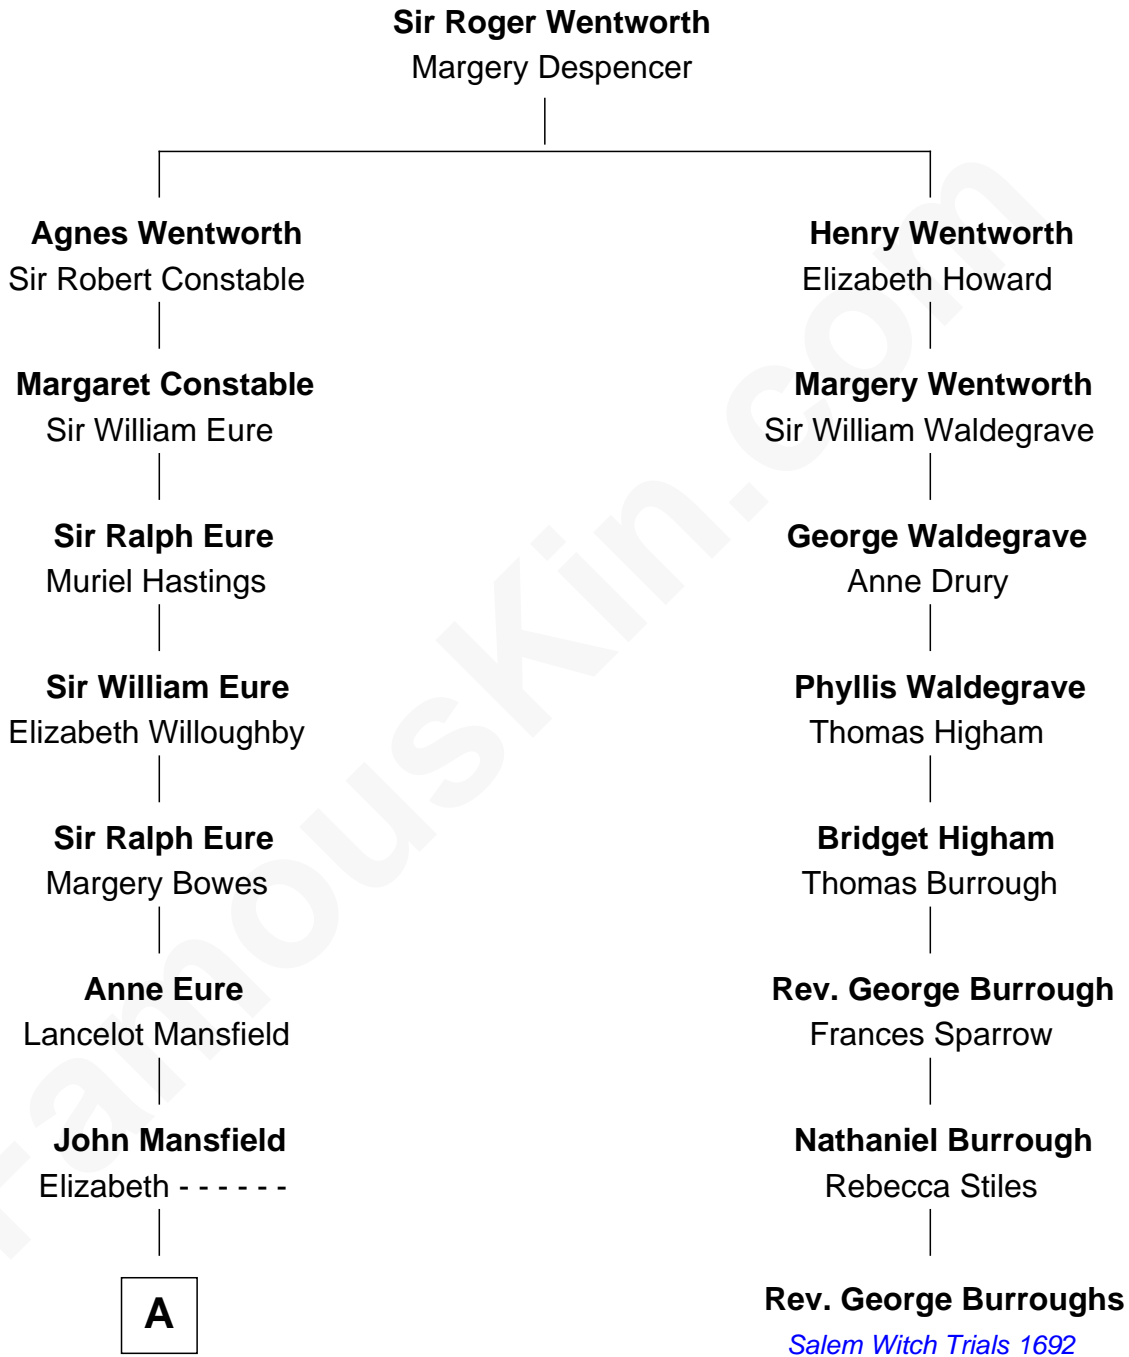

FamousKin.com
Relationship Chart of
William Howard Taft
27th U.S. President

7th cousin 8 times removed of
Rev. George Burroughs
Executed for Witchcraft, Salem 1692

A

Elizabeth Mansfield

Rev. John Wilson

Rev. John Wilson

Sarah Hooker

Susanna Wilson

Rev. Grindall Rawson

Edmund Rawson

Elizabeth Hayward

Abner Rawson

Mary Allen

Rhoda Rawson

Aaron Taft

Peter Rawson Taft

Sylvia Howard

Alphonso Taft

Louisa Maria Torrey

William Howard Taft

27th U.S. President