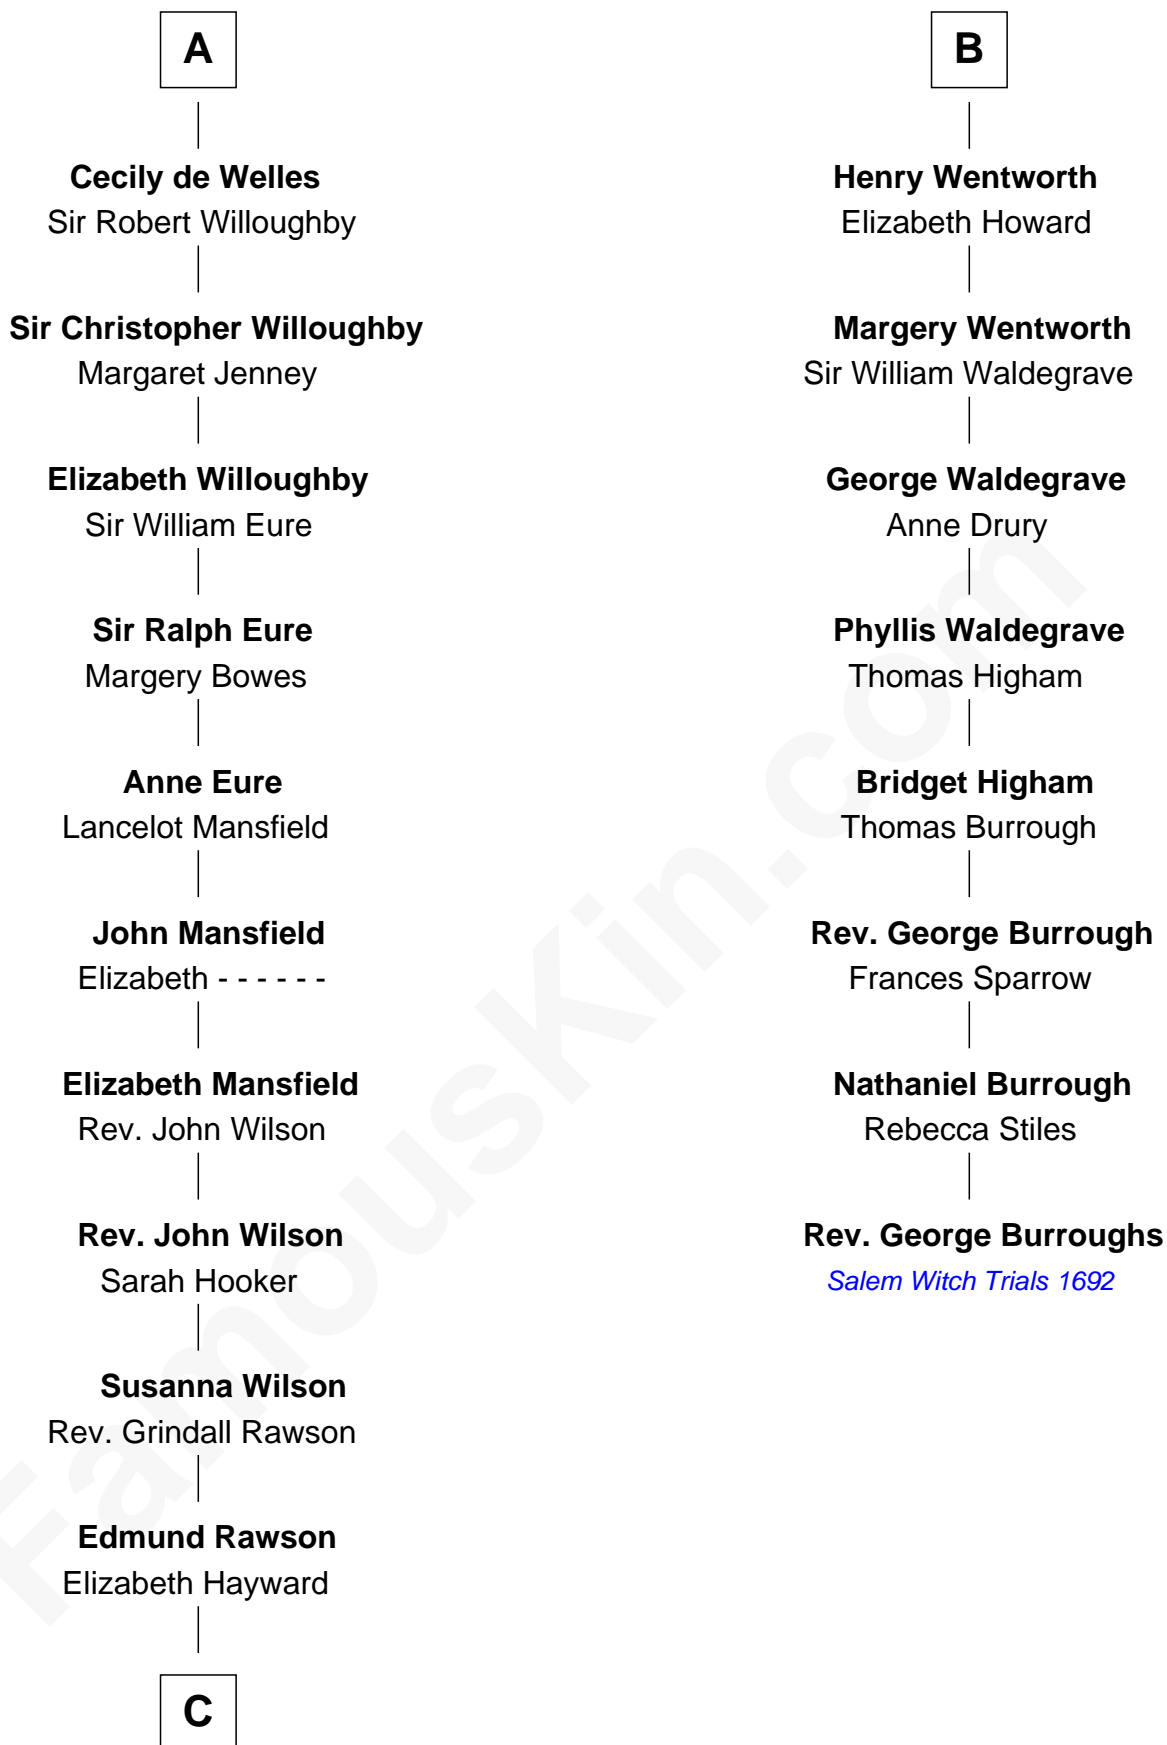

FamousKin.com
Relationship Chart of
William Howard Taft
27th U.S. President

14th cousin 7 times removed of
Rev. George Burroughs
Executed for Witchcraft, Salem 1692

C

Abner Rawson

Mary Allen

Rhoda Rawson

Aaron Taft

Peter Rawson Taft

Sylvia Howard

Alphonso Taft

Louisa Maria Torrey

William Howard Taft

27th U.S. President

FamousKin.com