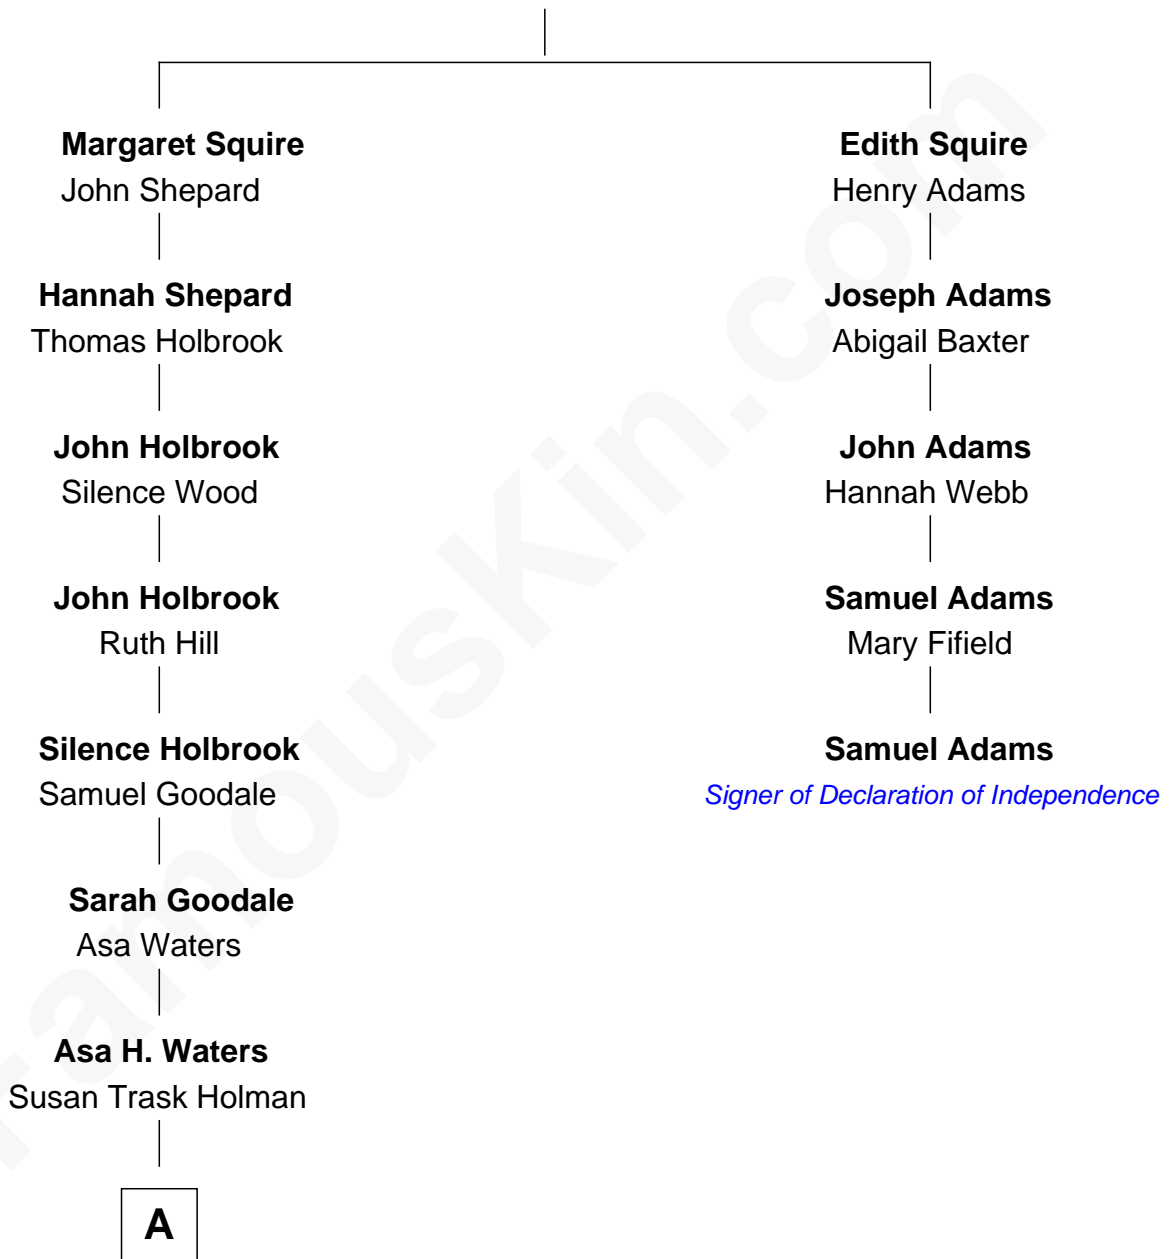

**FamousKin.com**  
**Relationship Chart of**  
**William Howard Taft**  
*27th U.S. President*

4th cousin 5 times removed of

**Samuel Adams**  
*Signer of the Declaration of Independence*

**Henry Squire**  
 -----

A

—  
**Susan Holman Waters**  
Samuel Davenport Torrey

—  
**Louisa Maria Torrey**  
Alphonso Taft

—  
**William Howard Taft**  
*27th U.S. President*

FamousKin.com