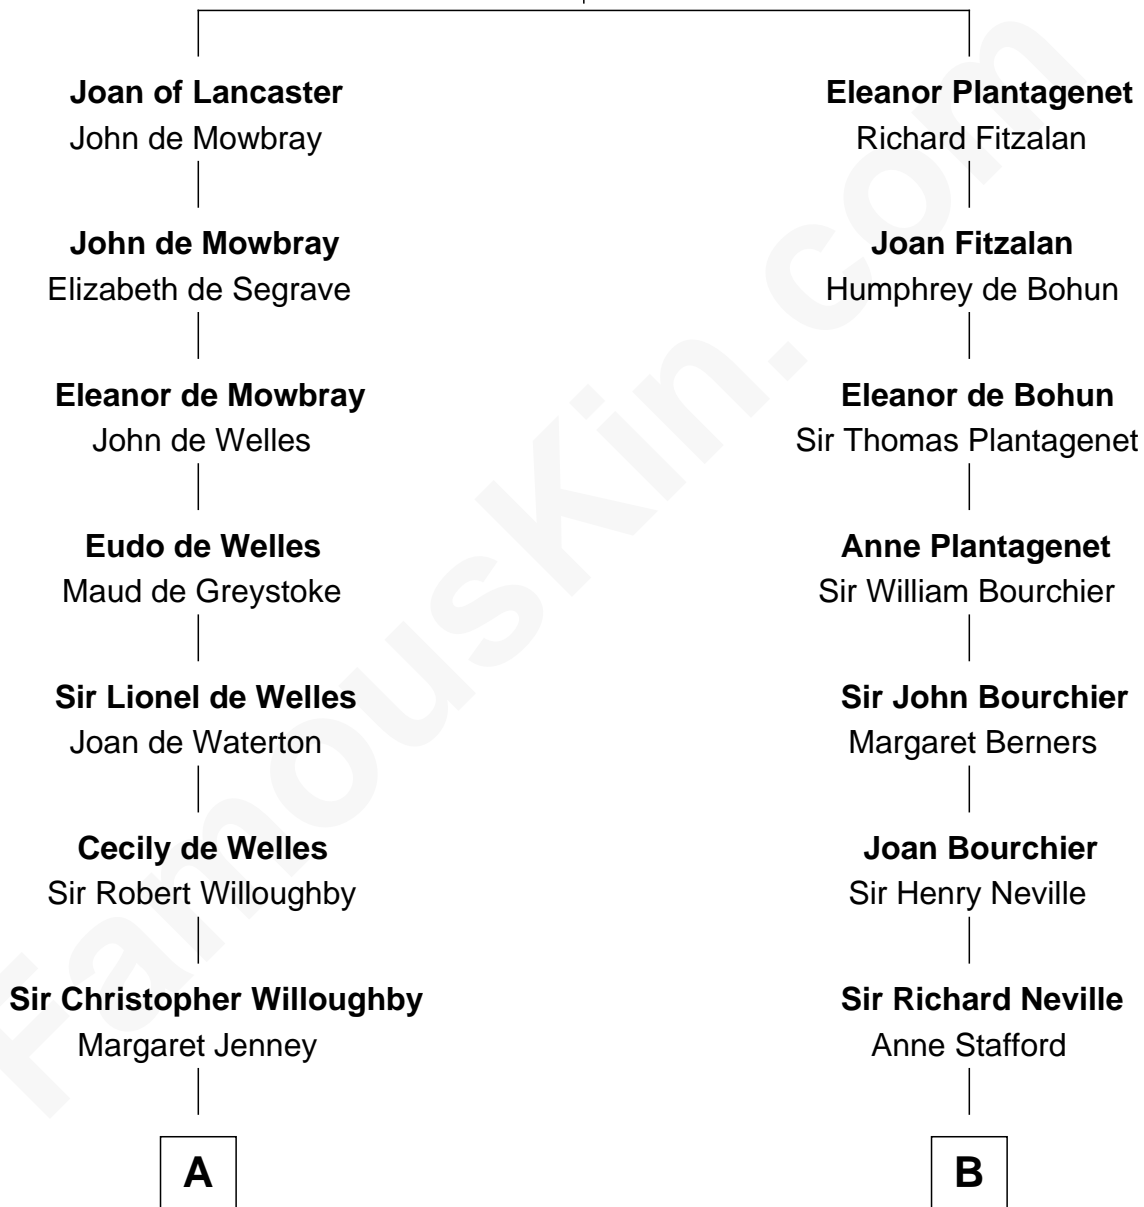

FamousKin.com
Relationship Chart of
William Howard Taft
27th U.S. President

19th cousin 2 times removed of
Jimmy Carter
39th U.S. President

Henry Plantagenet
 Maud de Chaworth

C

Peter Rawson Taft
Sylvia Howard

Alphonso Taft
Louisa Maria Torrey

William Howard Taft
27th U.S. President

D

Mary Kay
John Pratt

James E. Pratt
Sophronia C. Cowan

Nina Pratt
William Archibald Carter

Earl Carter
Lillian Gordy

Jimmy Carter
39th U.S. President