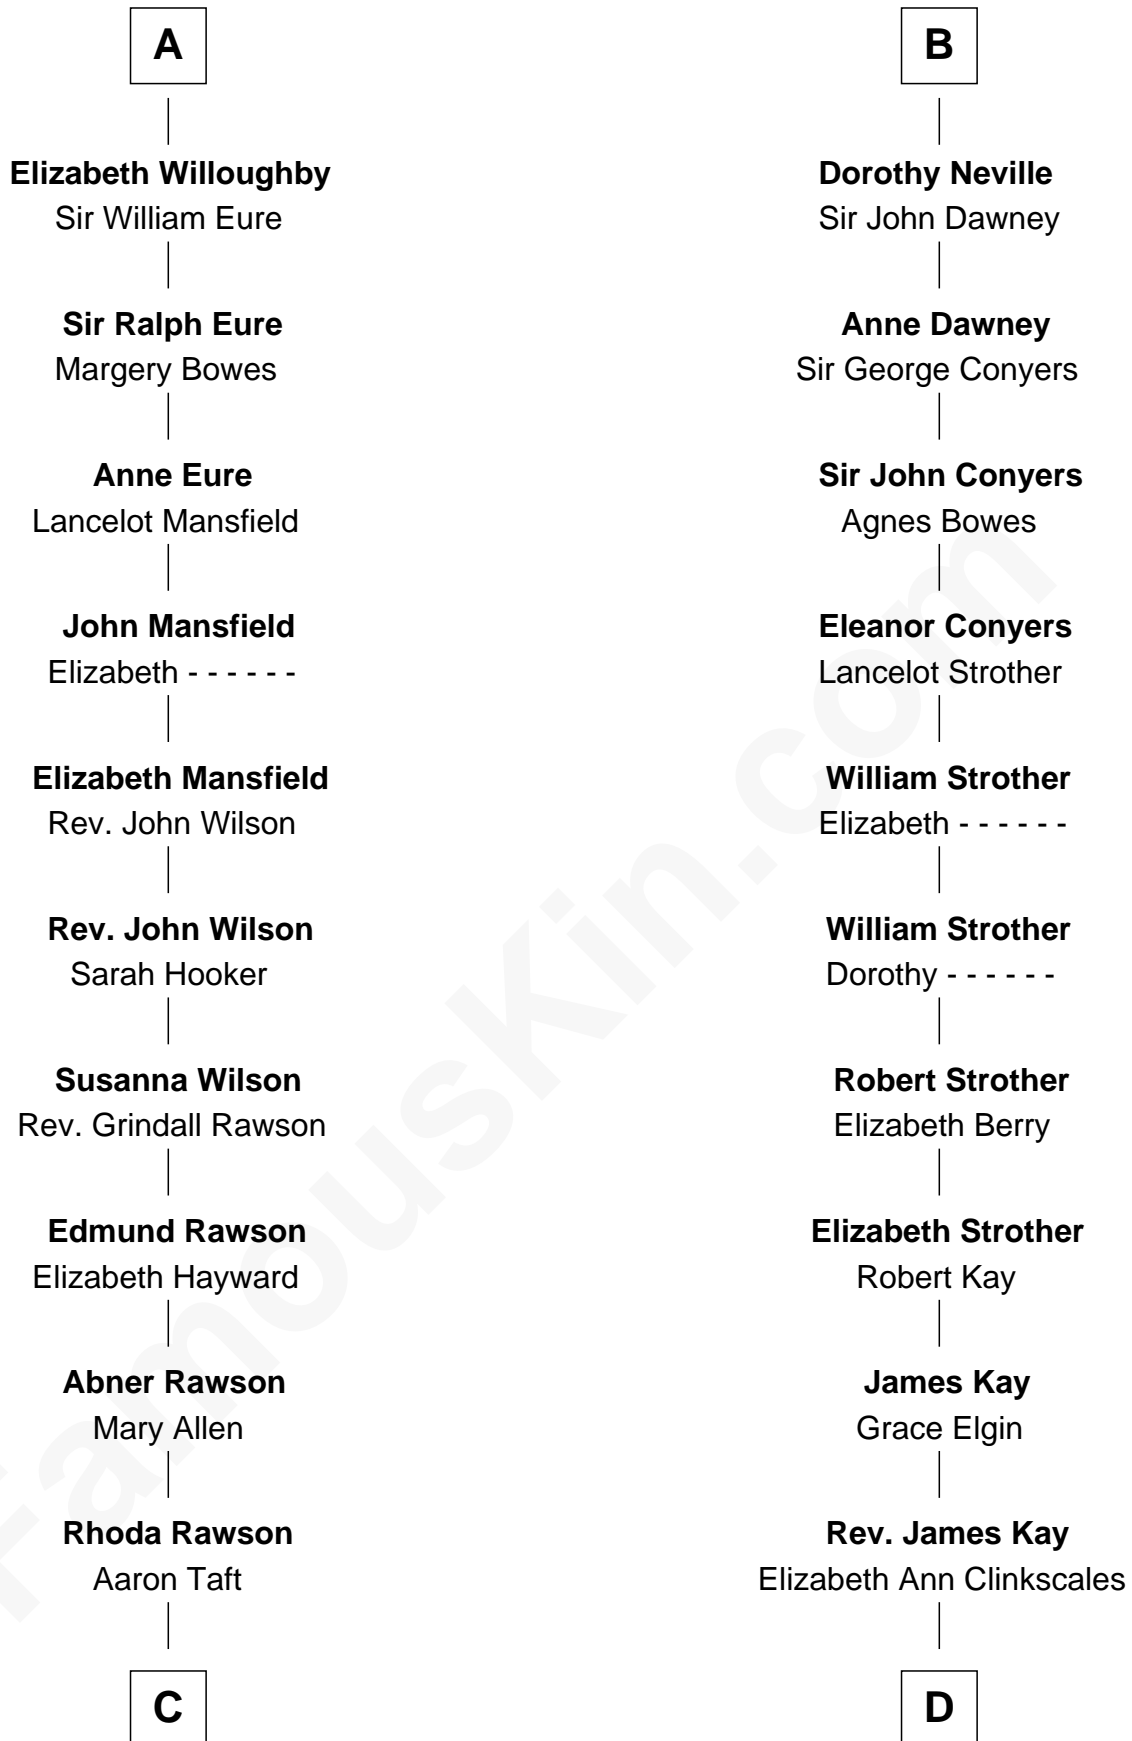

FamousKin.com
Relationship Chart of
William Howard Taft
27th U.S. President

19th cousin 2 times removed of
Jimmy Carter
39th U.S. President

Henry Plantagenet
 Maud de Chaworth

C

Peter Rawson Taft
Sylvia Howard

Alphonso Taft
Louisa Maria Torrey

William Howard Taft
27th U.S. President

D

Mary Kay
John Pratt

James E. Pratt
Sophronia C. Cowan

Nina Pratt
William Archibald Carter

Earl Carter
Lillian Gordy

Jimmy Carter
39th U.S. President