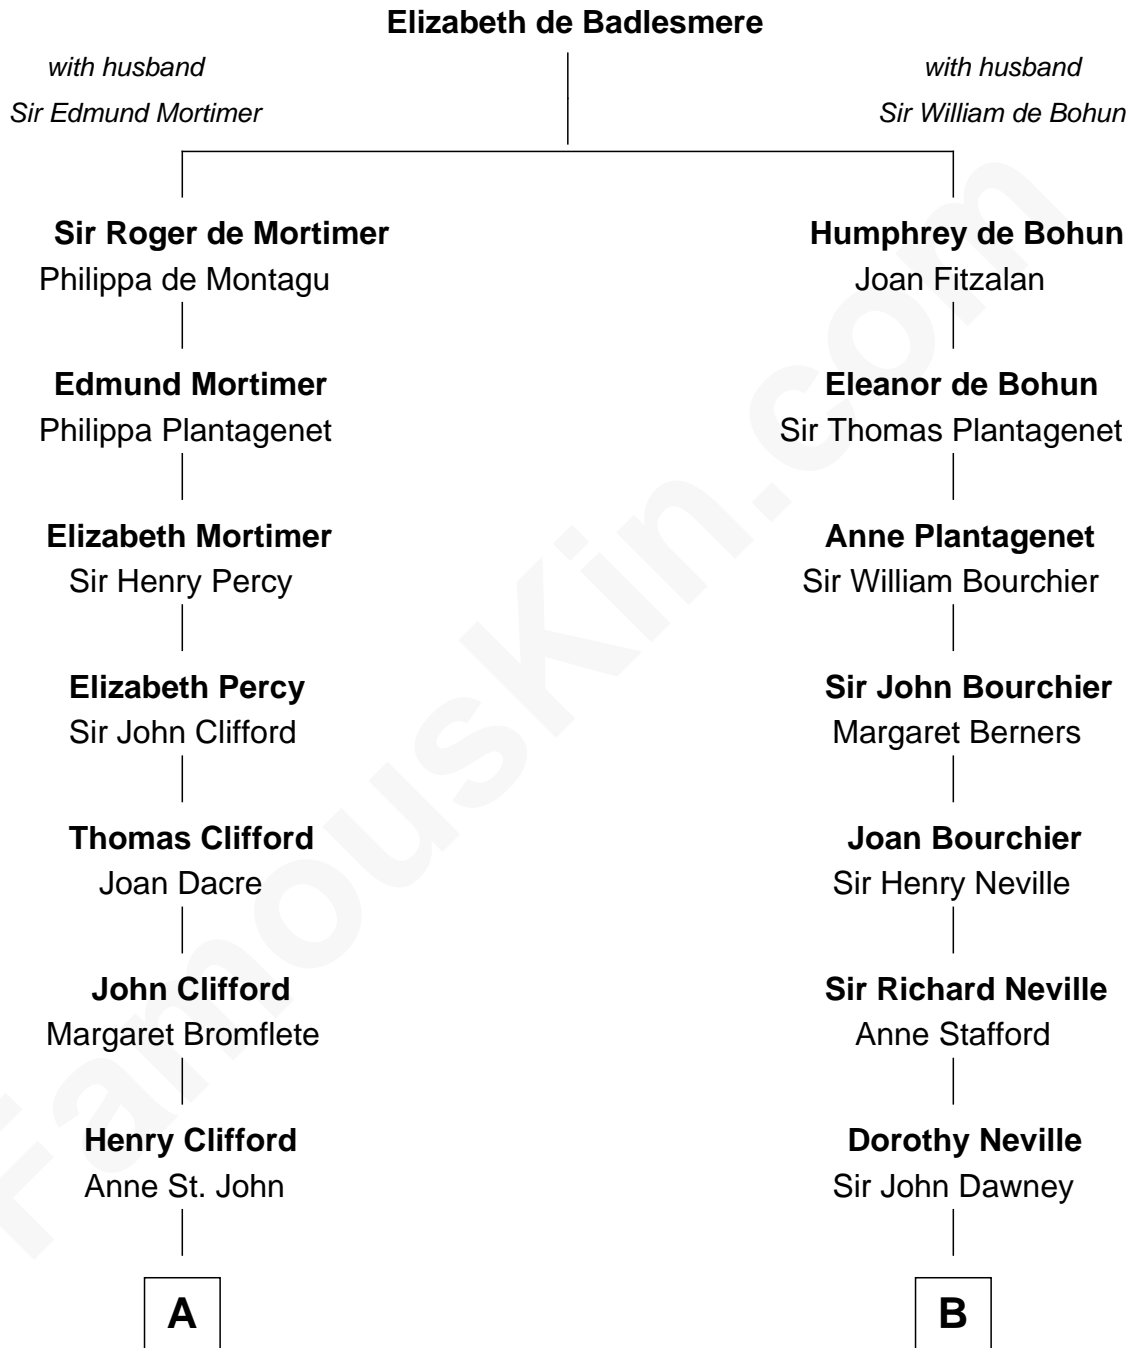

FamousKin.com
Relationship Chart of
William Howard Taft
27th U.S. President

19th cousin 1 time removed of
Jimmy Carter
39th U.S. President

C

Peter Rawson Taft
Sylvia Howard

Alphonso Taft
Louisa Maria Torrey

William Howard Taft
27th U.S. President

D

James E. Pratt
Sophronia C. Cowan

Nina Pratt
William Archibald Carter

Earl Carter
Lillian Gordy

Jimmy Carter
39th U.S. President

FamousKin.com