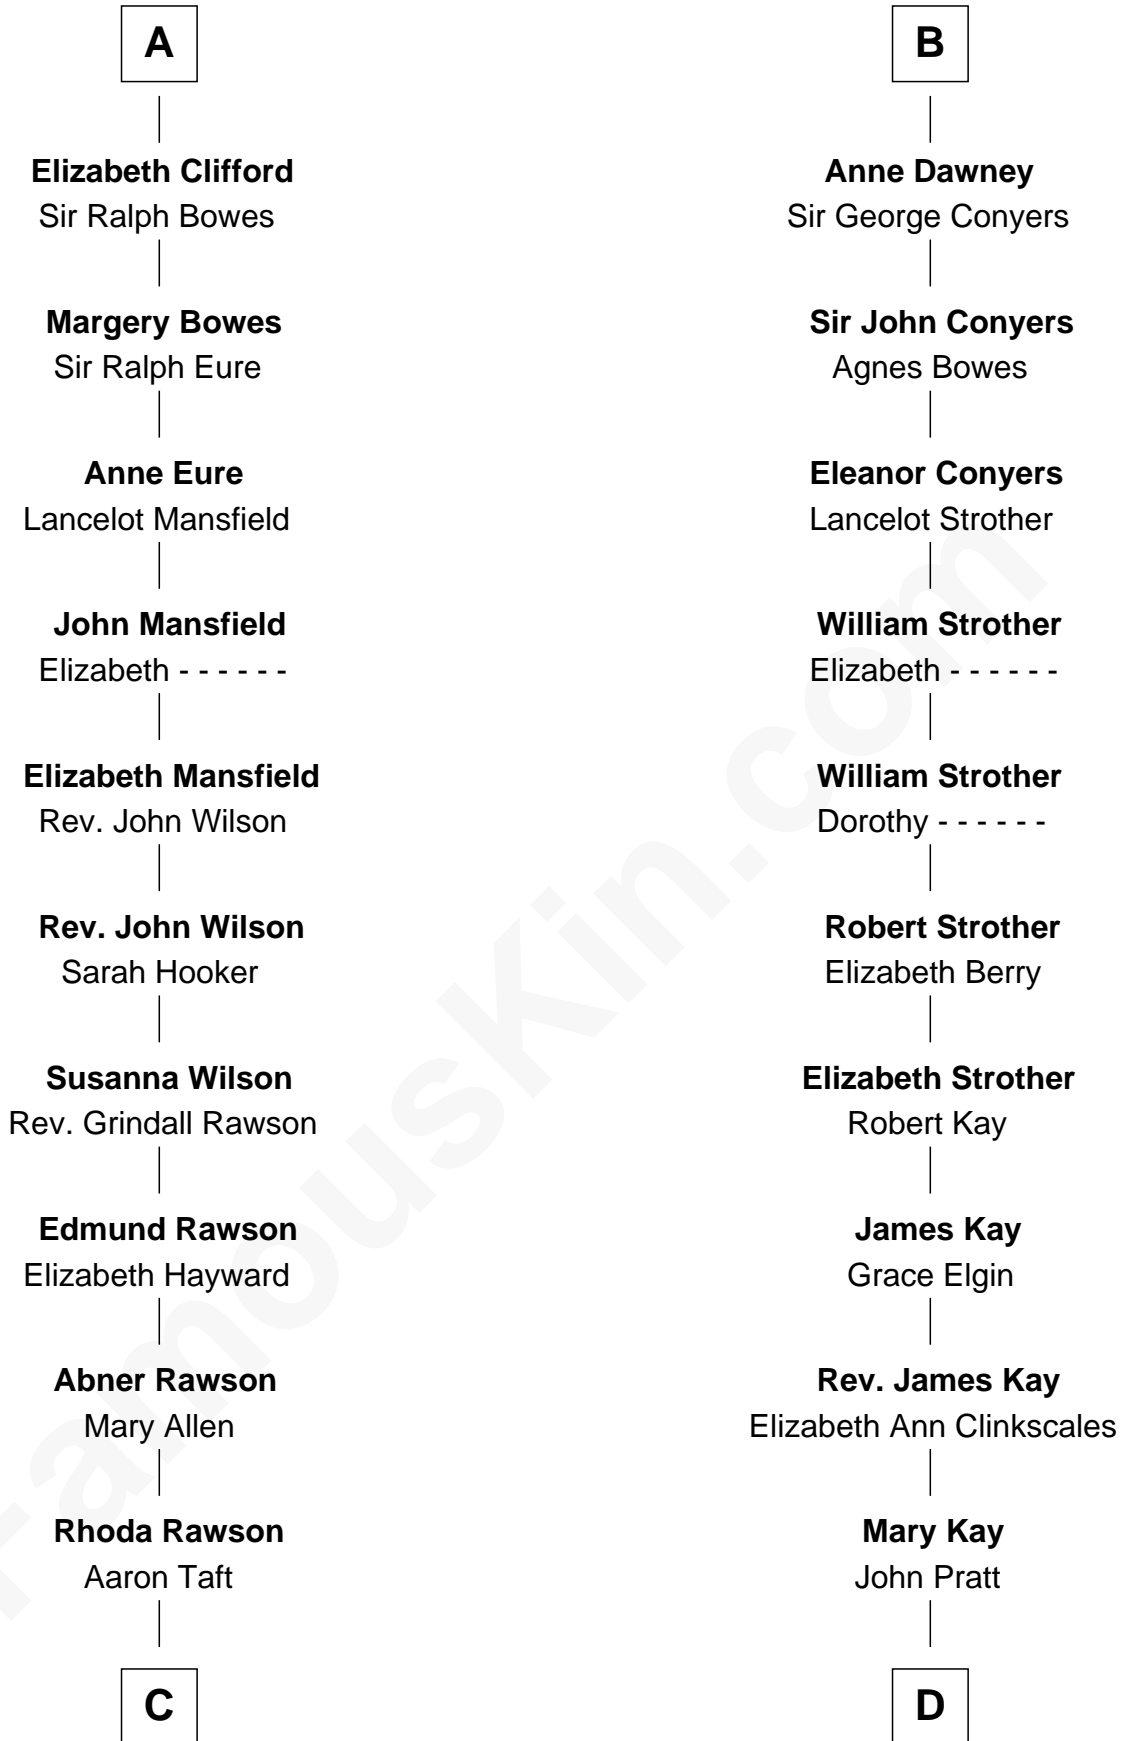

FamousKin.com
Relationship Chart of
William Howard Taft
27th U.S. President

19th cousin 1 time removed of
Jimmy Carter
39th U.S. President

C

Peter Rawson Taft
Sylvia Howard

Alphonso Taft
Louisa Maria Torrey

William Howard Taft
27th U.S. President

D

James E. Pratt
Sophronia C. Cowan

Nina Pratt
William Archibald Carter

Earl Carter
Lillian Gordy

Jimmy Carter
39th U.S. President

FamousKin.com