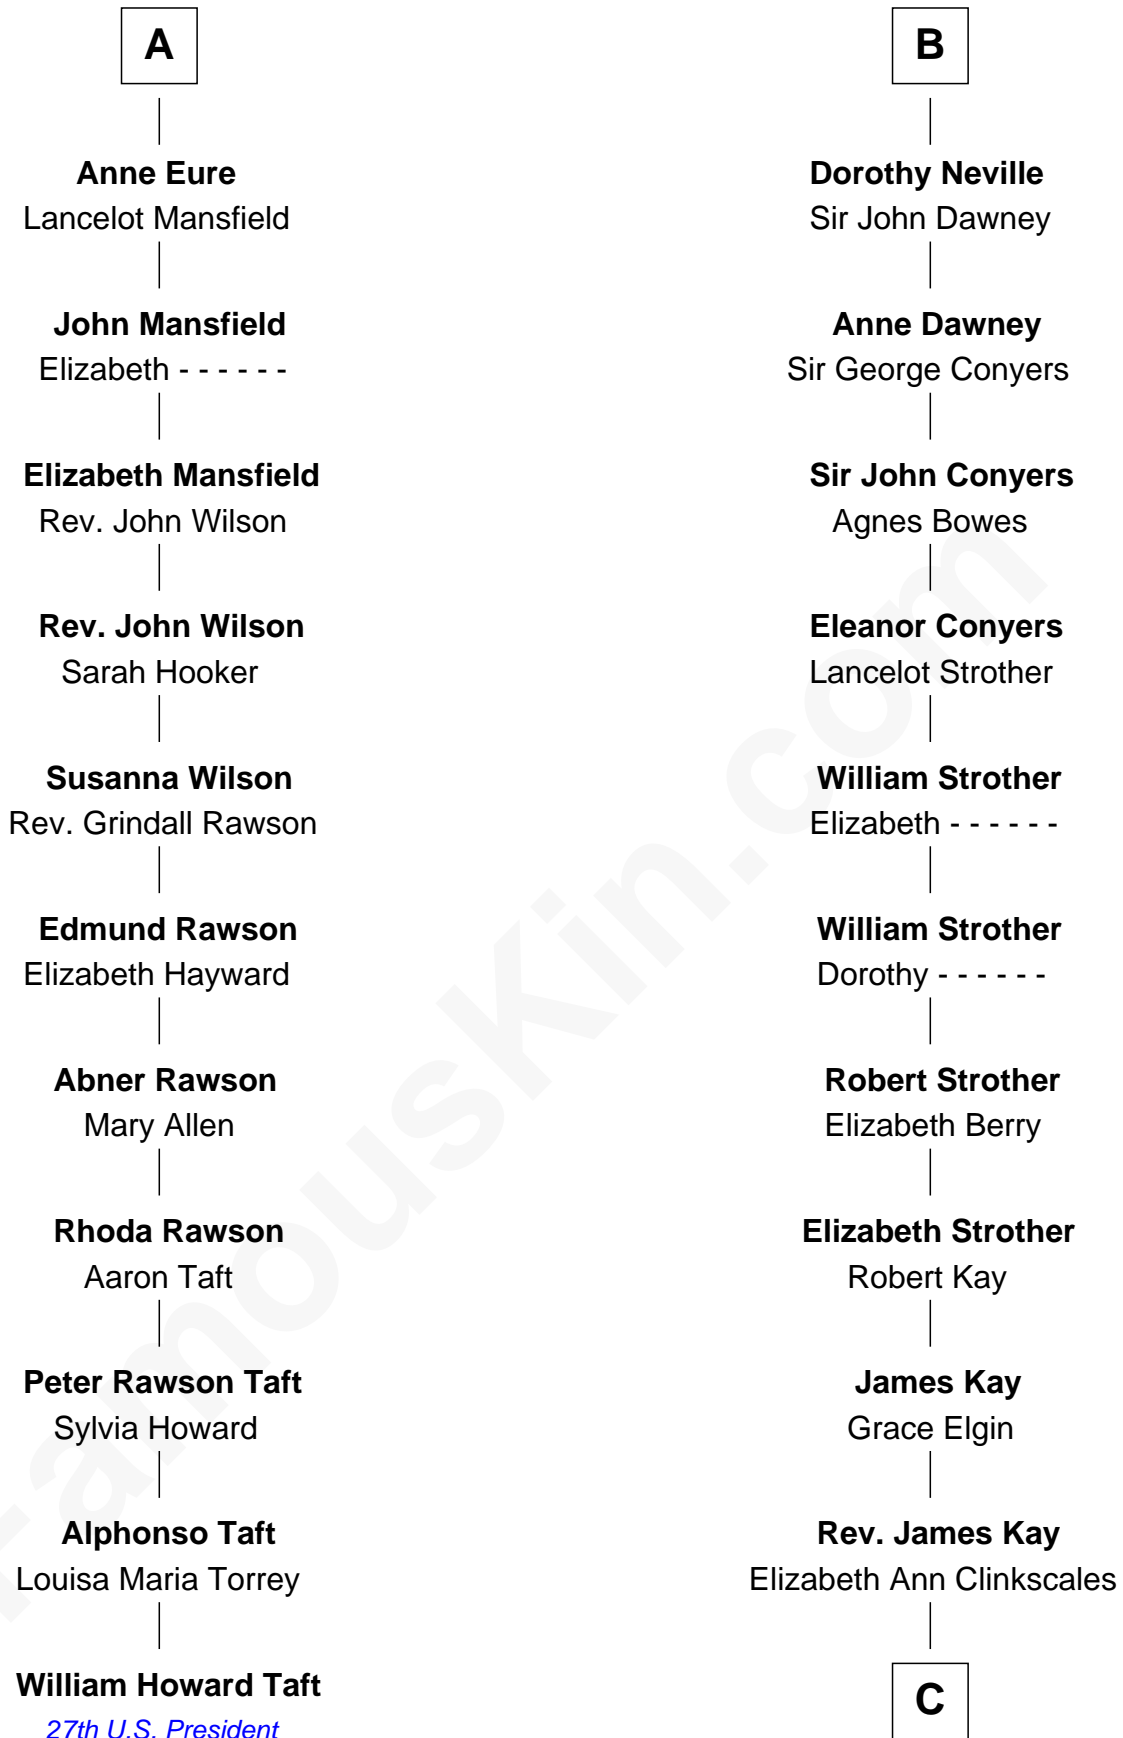

FamousKin.com
Relationship Chart of
William Howard Taft
27th U.S. President

17th cousin 4 times removed of
Jimmy Carter
39th U.S. President

Edmund Fitzalan
 Alice de Warenne

C

|
Mary Kay

John Pratt

|
James E. Pratt

Sophonra C. Cowan

|
Nina Pratt

William Archibald Carter

|
Earl Carter

Lillian Gordy

|
Jimmy Carter

39th U.S. President

FamousKin.com