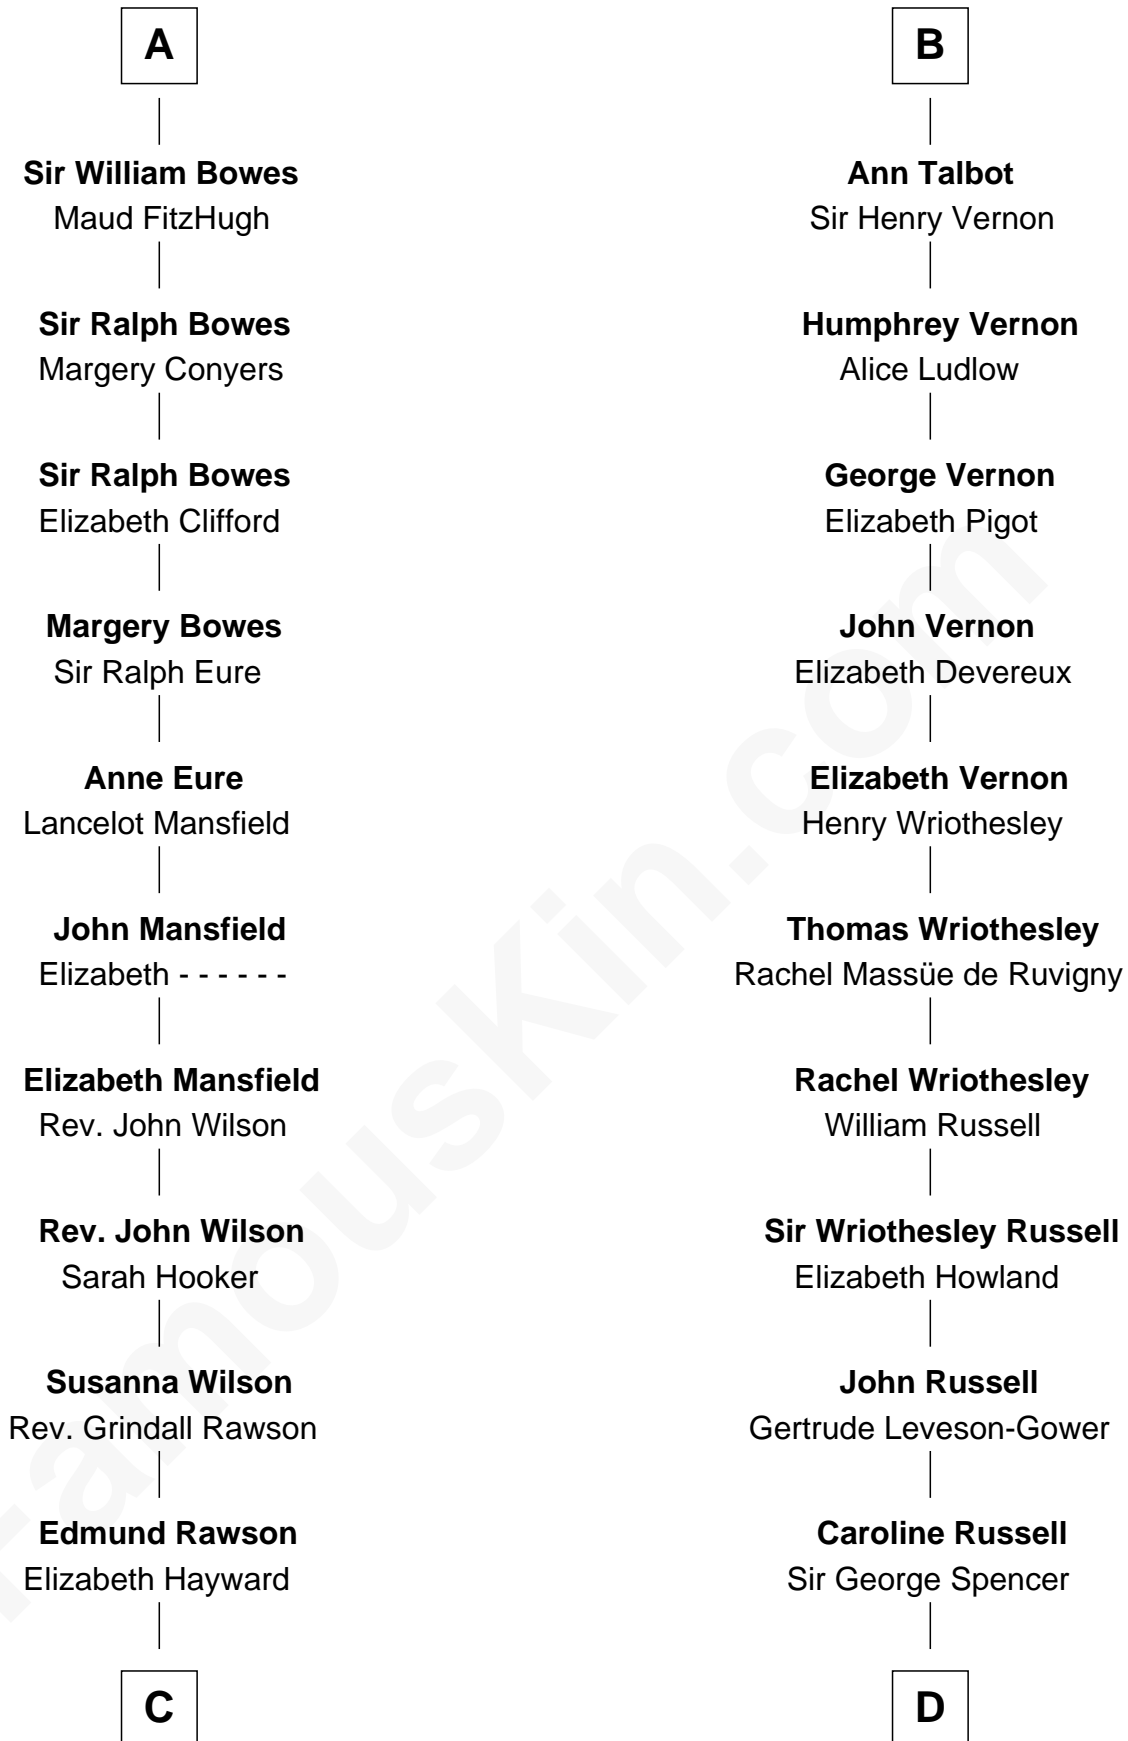

# FamousKin.com Relationship Chart of

**William Howard Taft**

*27th U.S. President*

21st cousin of

**Sir Winston Churchill**

*Prime Minister of the United Kingdom*

**Sir Humphrey de Bohun**

Maud of Eu

**C**

**Abner Rawson**

Mary Allen

**Rhoda Rawson**

Aaron Taft

**Peter Rawson Taft**

Sylvia Howard

**Alphonso Taft**

Louisa Maria Torrey

**William Howard Taft**

*27th U.S. President*

**D**

**George Spencer**

Susan Stewart

**Sir George Spencer-Churchill**

Jane Stewart