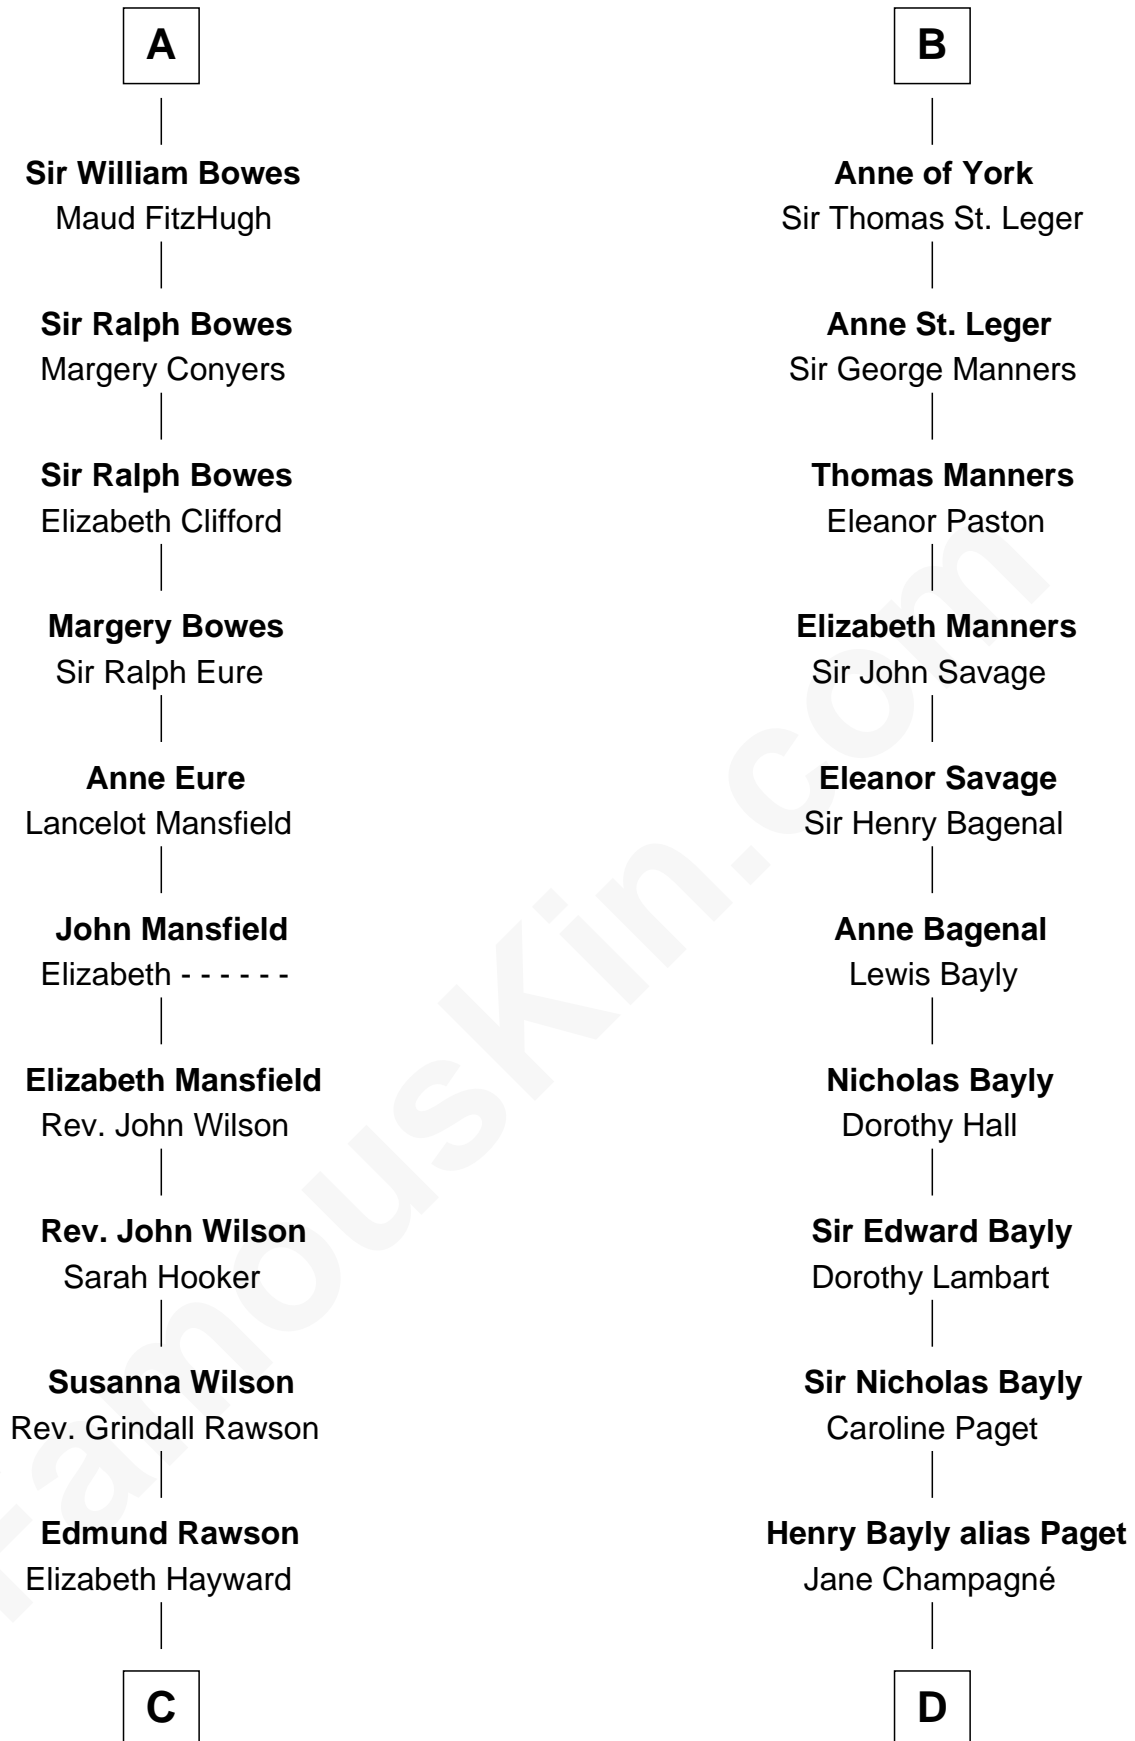

FamousKin.com Relationship Chart of

William Howard Taft

27th U.S. President

21st cousin of

Sir Winston Churchill

Prime Minister of the United Kingdom

C

Abner Rawson

Mary Allen

Rhoda Rawson

Aaron Taft

Peter Rawson Taft

Sylvia Howard

Alphonso Taft

Louisa Maria Torrey

William Howard Taft

27th U.S. President

D

Jane Paget

George Stewart

Jane Stewart

Sir George Spencer-Churchill

Sir John Winston Spencer-Churchill

Frances Anne Emily Vane