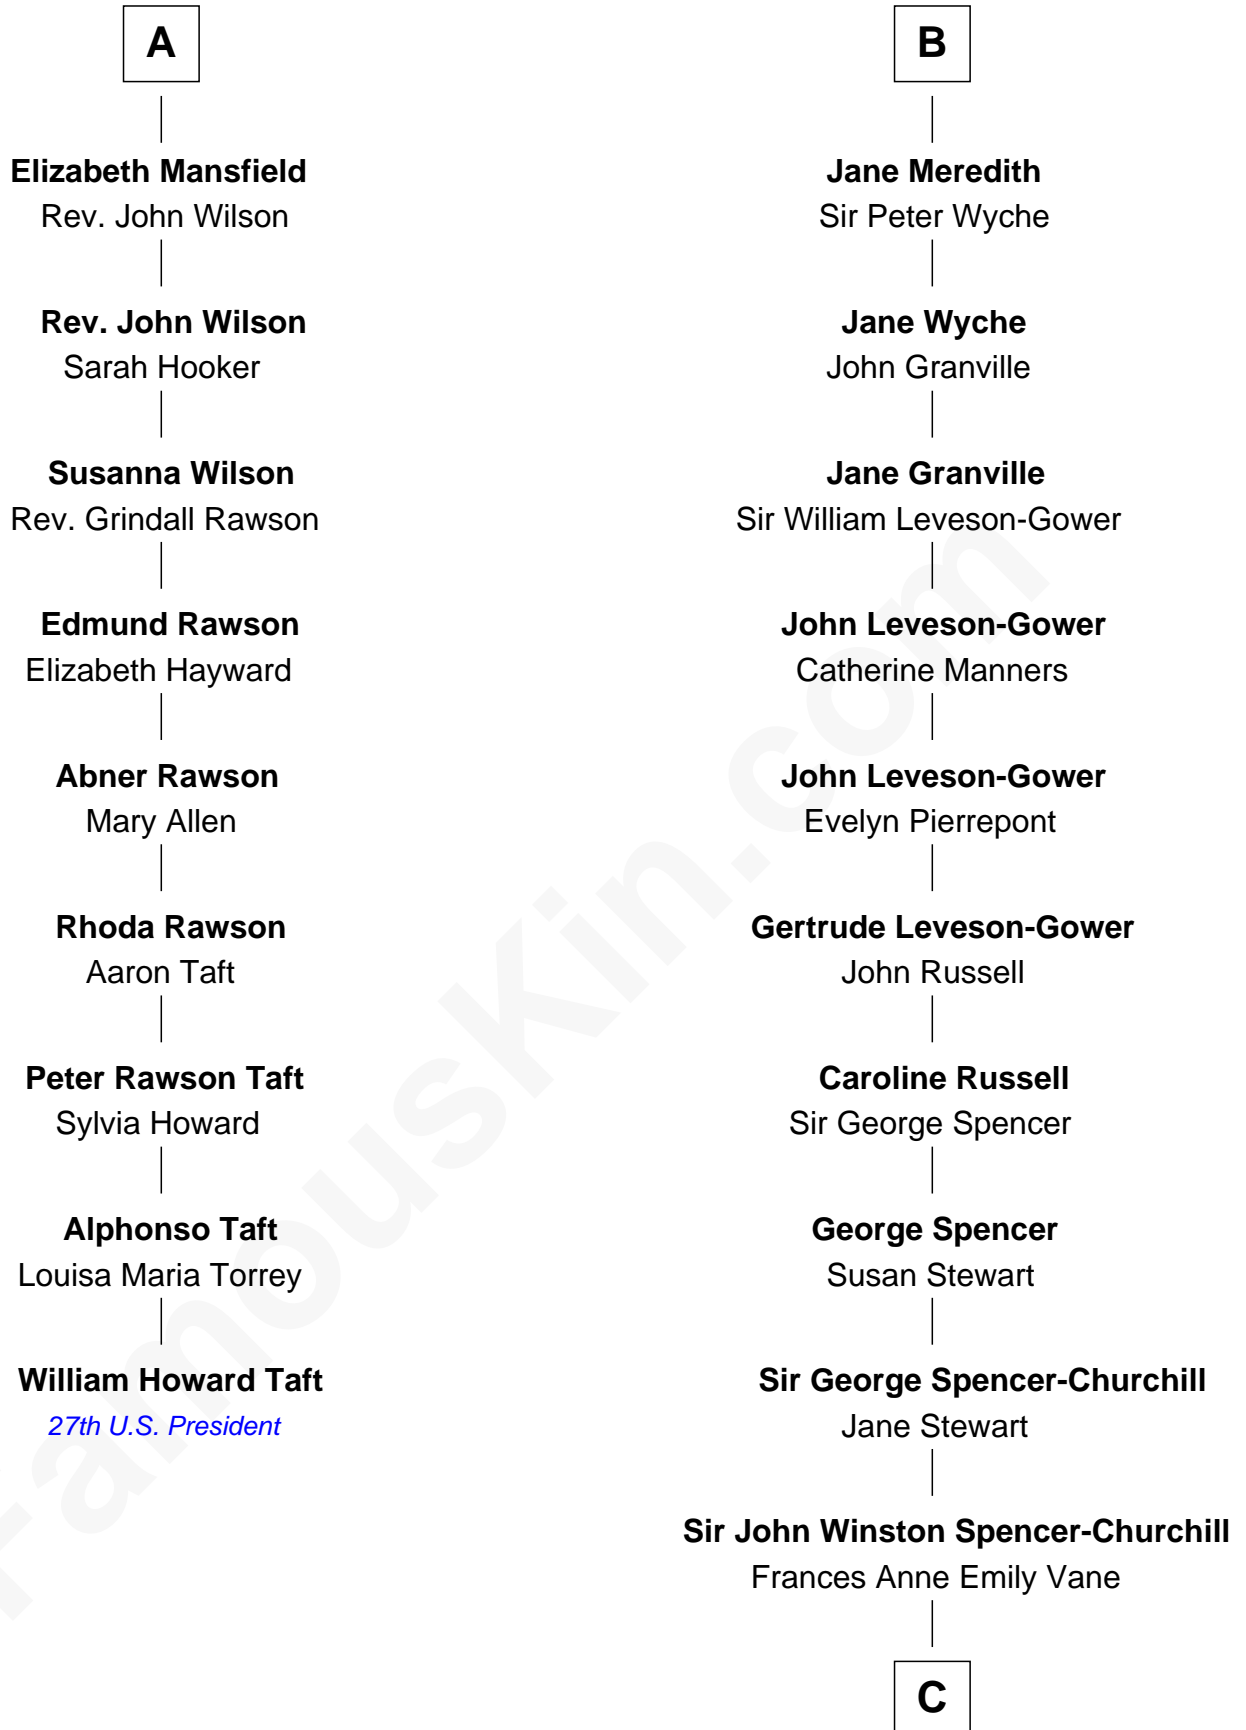

FamousKin.com
Relationship Chart of
William Howard Taft
27th U.S. President

15th cousin 3 times removed of
Sir Winston Churchill
Prime Minister of the United Kingdom

C

Randolph Henry Spencer-Churchill

Jeanette Jerome

Sir Winston Churchill

Prime Minister of the United Kingdom

FamousKin.com