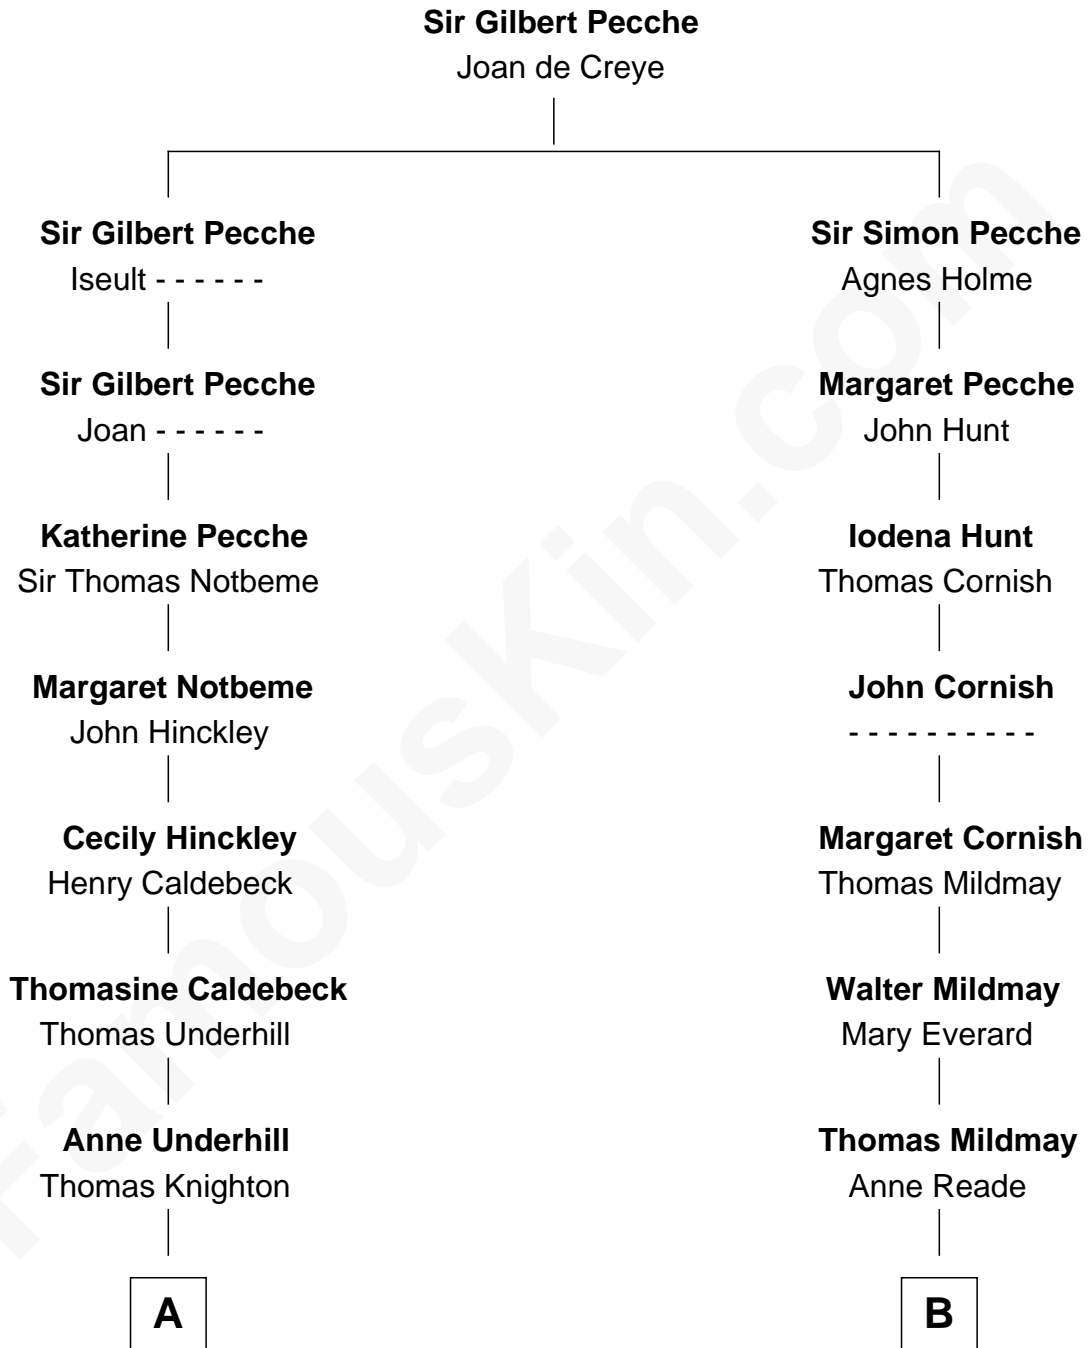

FamousKin.com
Relationship Chart of
William Howard Taft
27th U.S. President

19th cousin 1 time removed of
Sir Winston Churchill
Prime Minister of the United Kingdom

C

Samuel Davenport Torrey

Susan Holman Waters

Louisa Maria Torrey

Alphonso Taft

William Howard Taft

27th U.S. President

D

Sir George Spencer-Churchill

Jane Stewart

Sir John Winston Spencer-Churchill