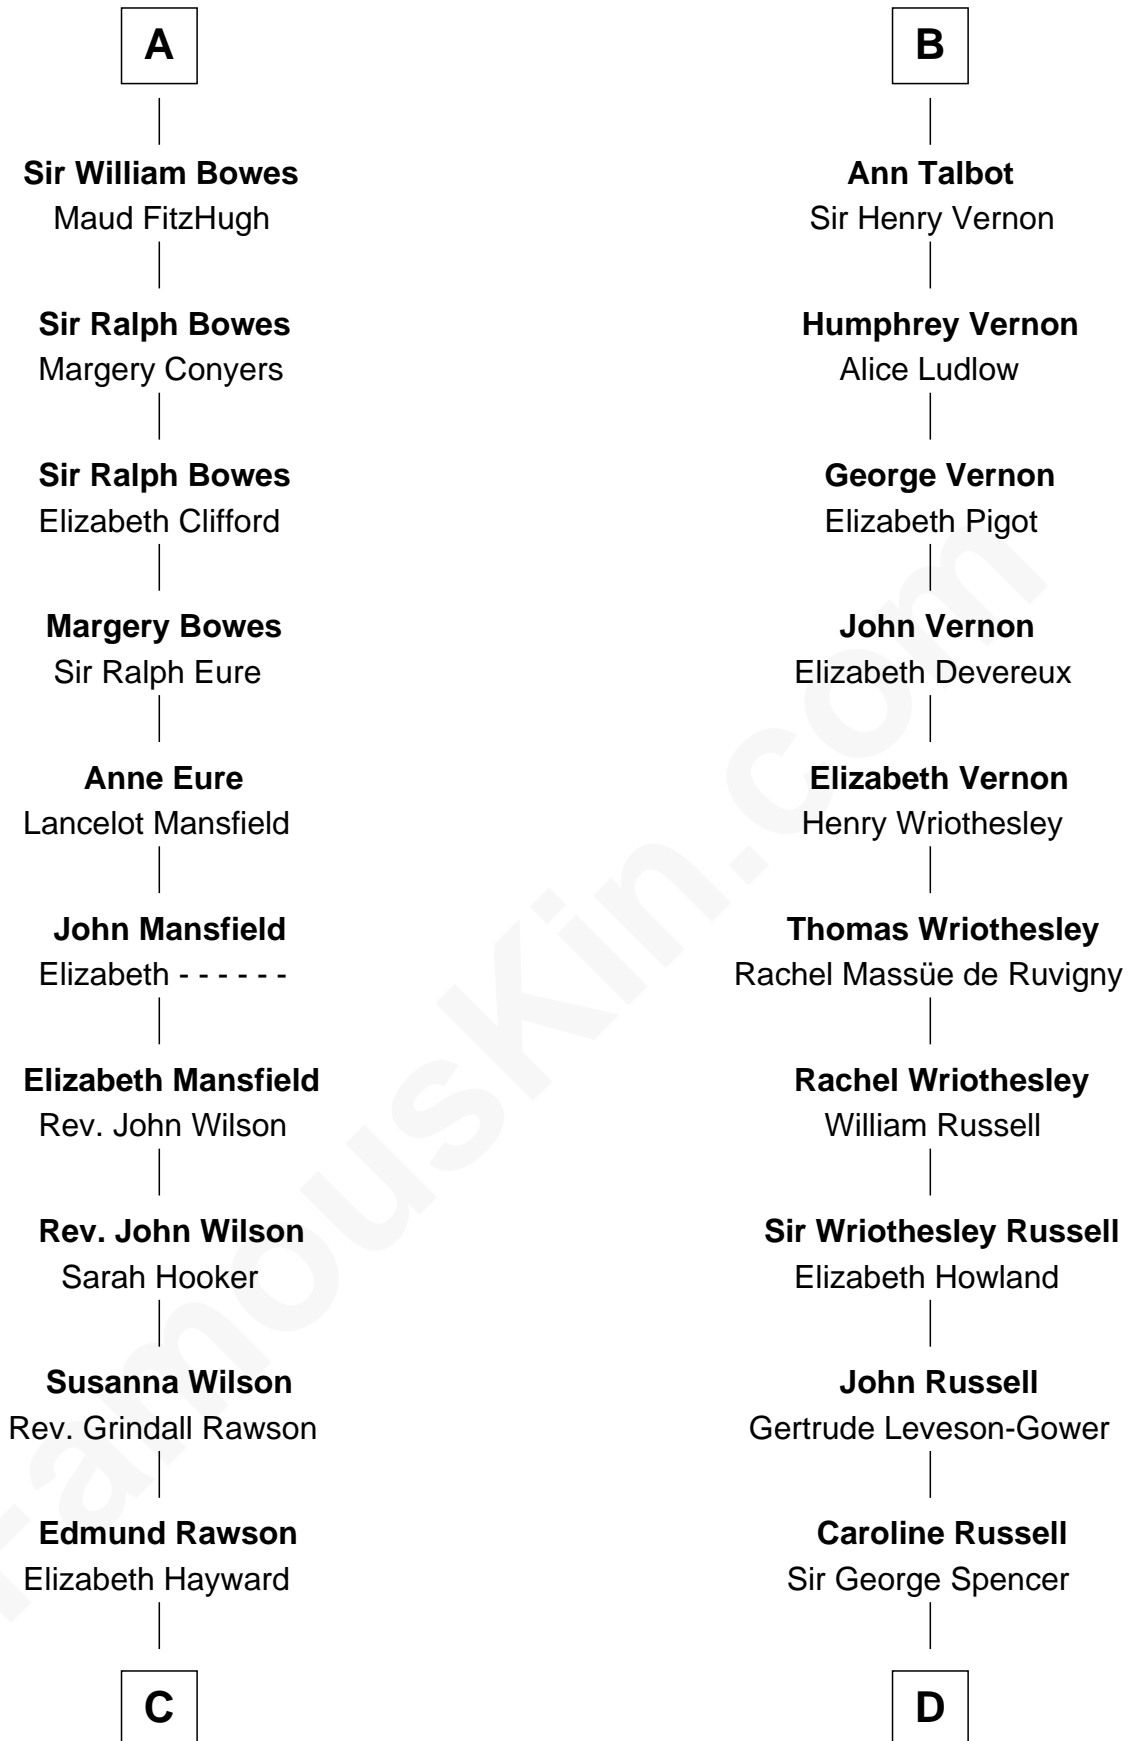

FamousKin.com Relationship Chart of

William Howard Taft

27th U.S. President

21st cousin of

Sir Winston Churchill

Prime Minister of the United Kingdom

William Mauduit
Alice de Newburgh

Isabel Mauduit
Sir William de Beauchamp

A

Isabel Mauduit
Sir William de Beauchamp

William de Beauchamp
Maud FitzJohn

Guy de Beauchamp
Alice de Toeni

Sir Thomas de Beauchamp
Katherine de Mortimer

Sir William Beauchamp
Joan Fitzalan

Joan Beauchamp
James Butler

Elizabeth Butler
John Talbot

B

C

Abner Rawson

Mary Allen

Rhoda Rawson

Aaron Taft

Peter Rawson Taft

Sylvia Howard

Alphonso Taft

Louisa Maria Torrey

William Howard Taft

27th U.S. President

D

George Spencer

Susan Stewart