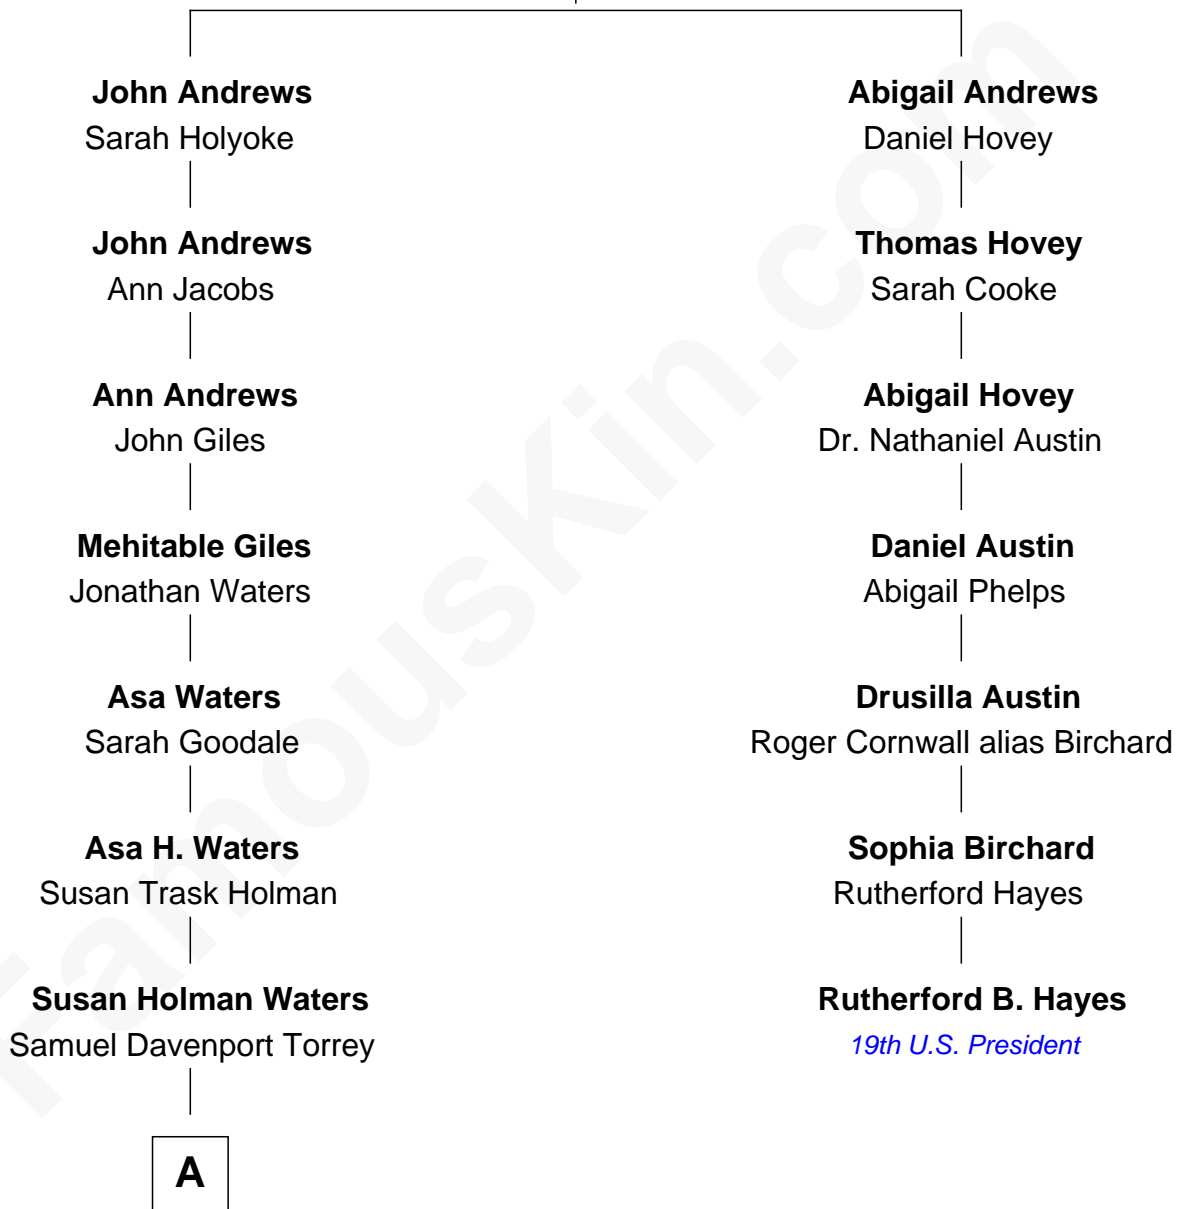

FamousKin.com Relationship Chart of

William Howard Taft

27th U.S. President

6th cousin 2 times removed of

Rutherford B. Hayes

19th U.S. President

Robert Andrews

Elizabeth - - - - -

A

—
Louisa Maria Torrey

Alphonso Taft

—
William Howard Taft

27th U.S. President

FamousKin.com