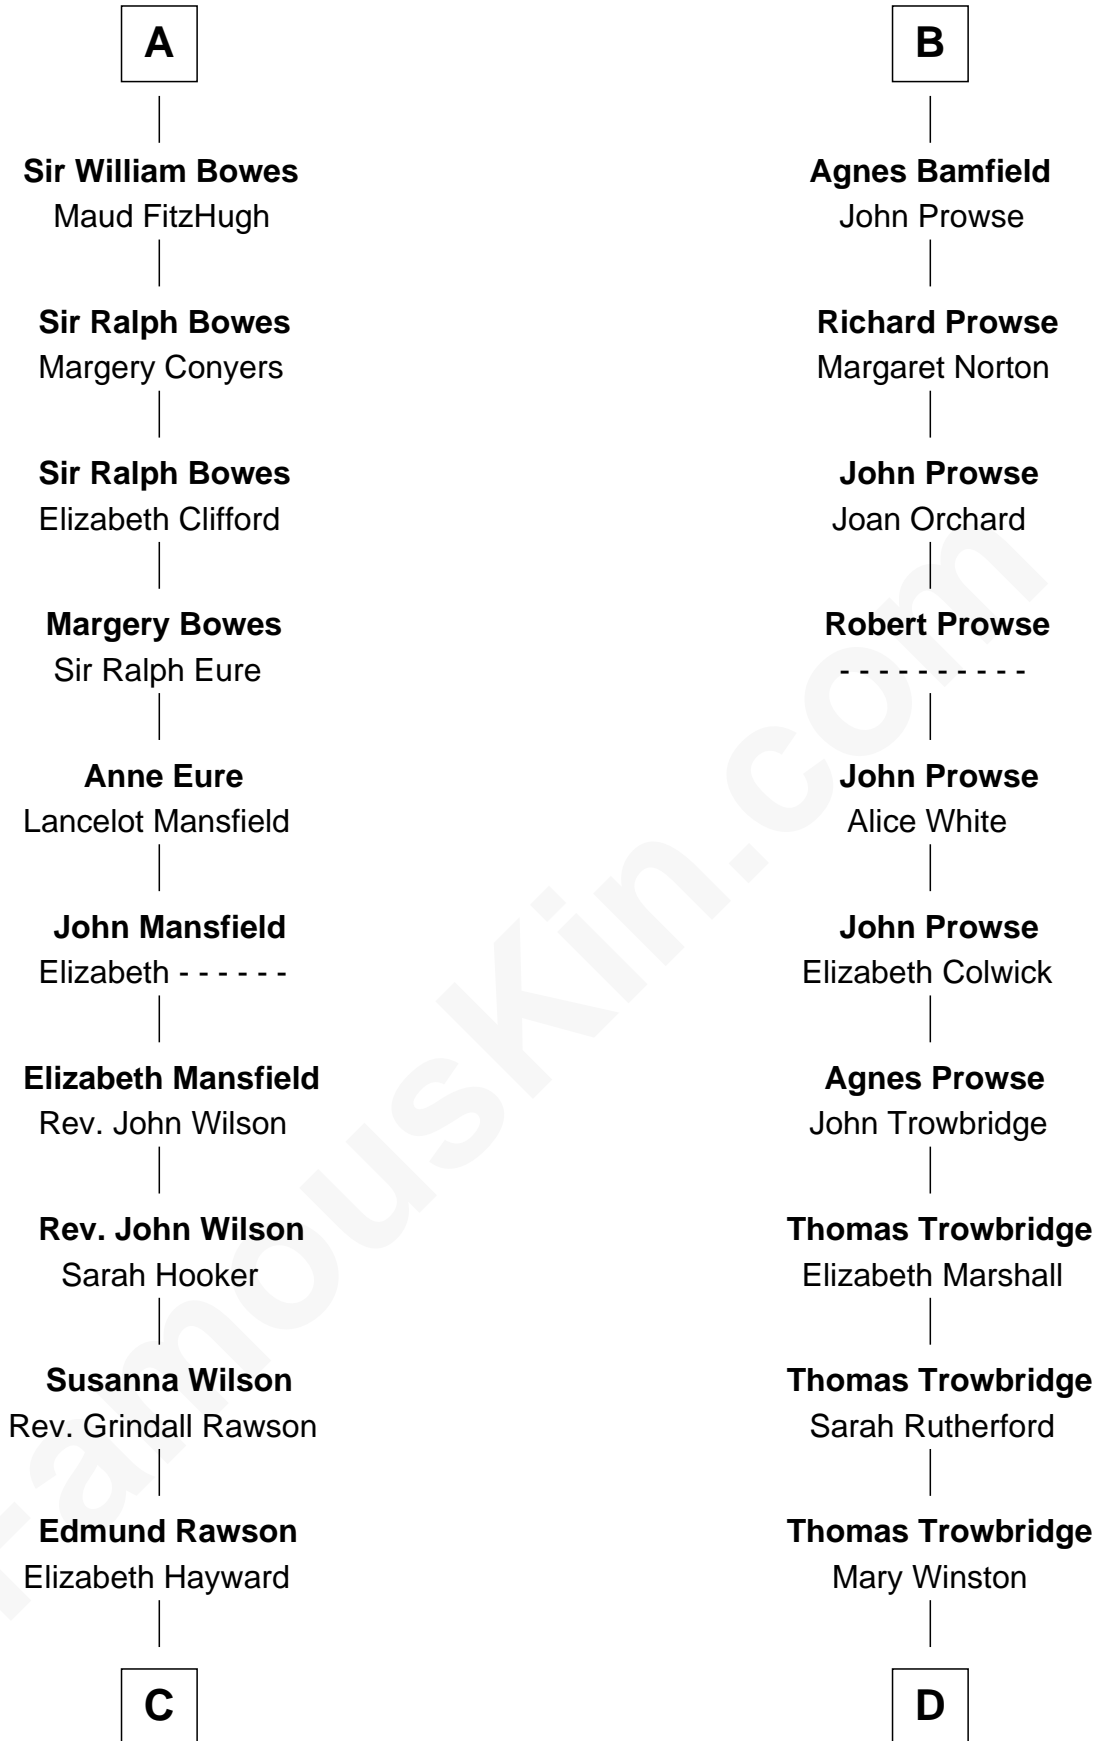

FamousKin.com Relationship Chart of

William Howard Taft

27th U.S. President

21st cousin of

Rutherford B. Hayes

19th U.S. President

Sir Geoffrey FitzPiers

Aveline de Clare

C

Abner Rawson

Mary Allen

Rhoda Rawson

Aaron Taft

Peter Rawson Taft

Sylvia Howard

Alphonso Taft

Louisa Maria Torrey

William Howard Taft

27th U.S. President

D

Sarah Trowbridge

John Russell

Rebecca Russell

Ezekiel Hayes