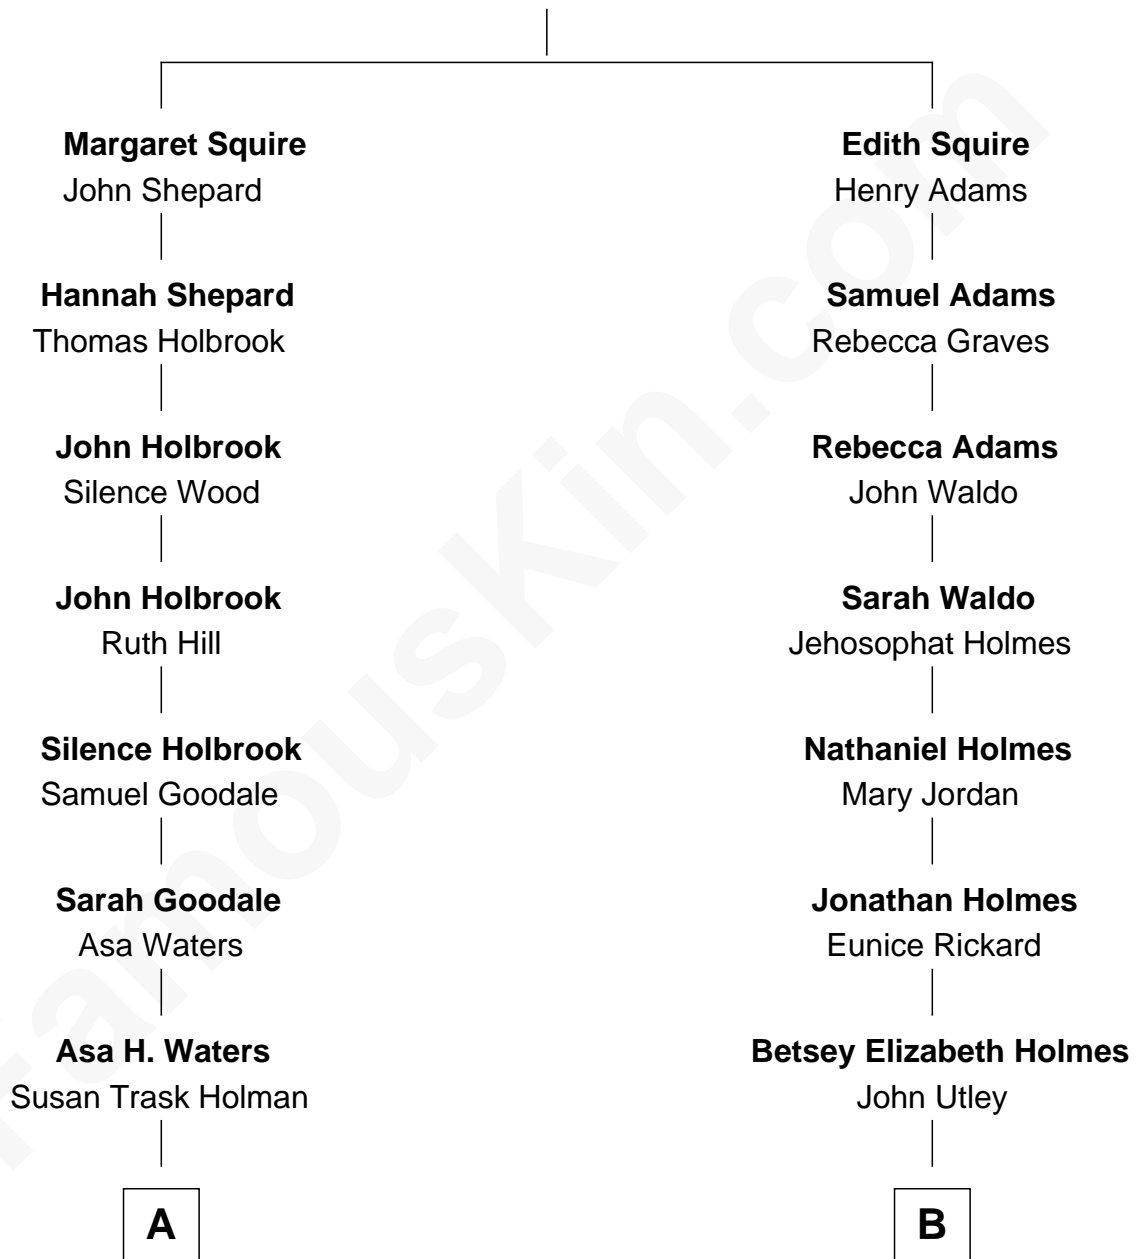

FamousKin.com Relationship Chart of

William Howard Taft

27th U.S. President

9th cousin 1 time removed of

Ray Stanton Avery

Founder, Avery Dennison Corp.

Henry Squire

A

Susan Holman Waters
Samuel Davenport Torrey

Louisa Maria Torrey
Alphonso Taft

William Howard Taft
27th U.S. President

B

Emeline Utley
Hart Massey

Ella Amelia Massey
Samuel Fowler Dickinson

Emma Miller Dickinson
Oliver Perry Avery