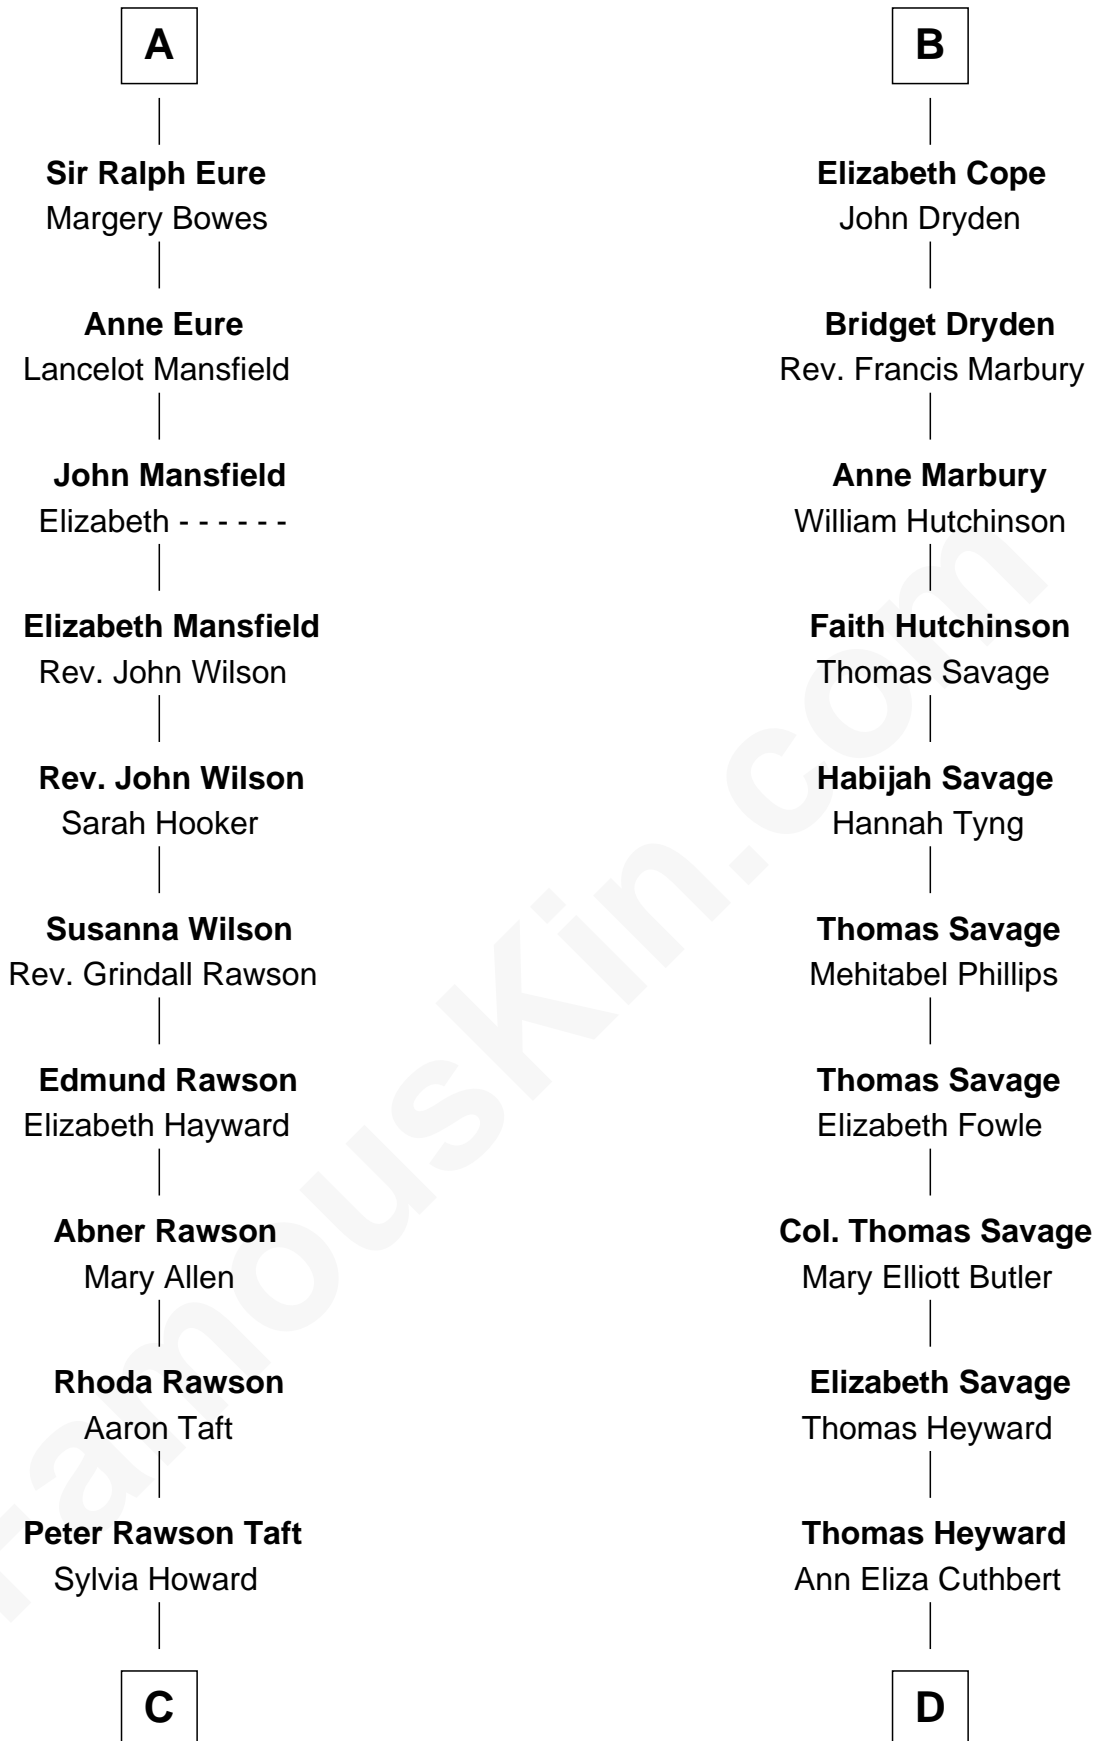

**FamousKin.com**  
**Relationship Chart of**  
**William Howard Taft**  
*27th U.S. President*

**18th cousin 2 times removed of**  
**DuBose Heyward**  
*Author of Porgy (Porgy & Bess)*

**C**

**Alphonso Taft**  
Louisa Maria Torrey

**William Howard Taft**  
*27th U.S. President*

**D**

**Thomas Savage Heyward**  
Georgianna Hasell

**Thomas Savage Heyward**  
Louisa Watkins

**Edwin Watkins Heyward**  
Jane Screven DuBose

**DuBose Heyward**  
*American Novelist*