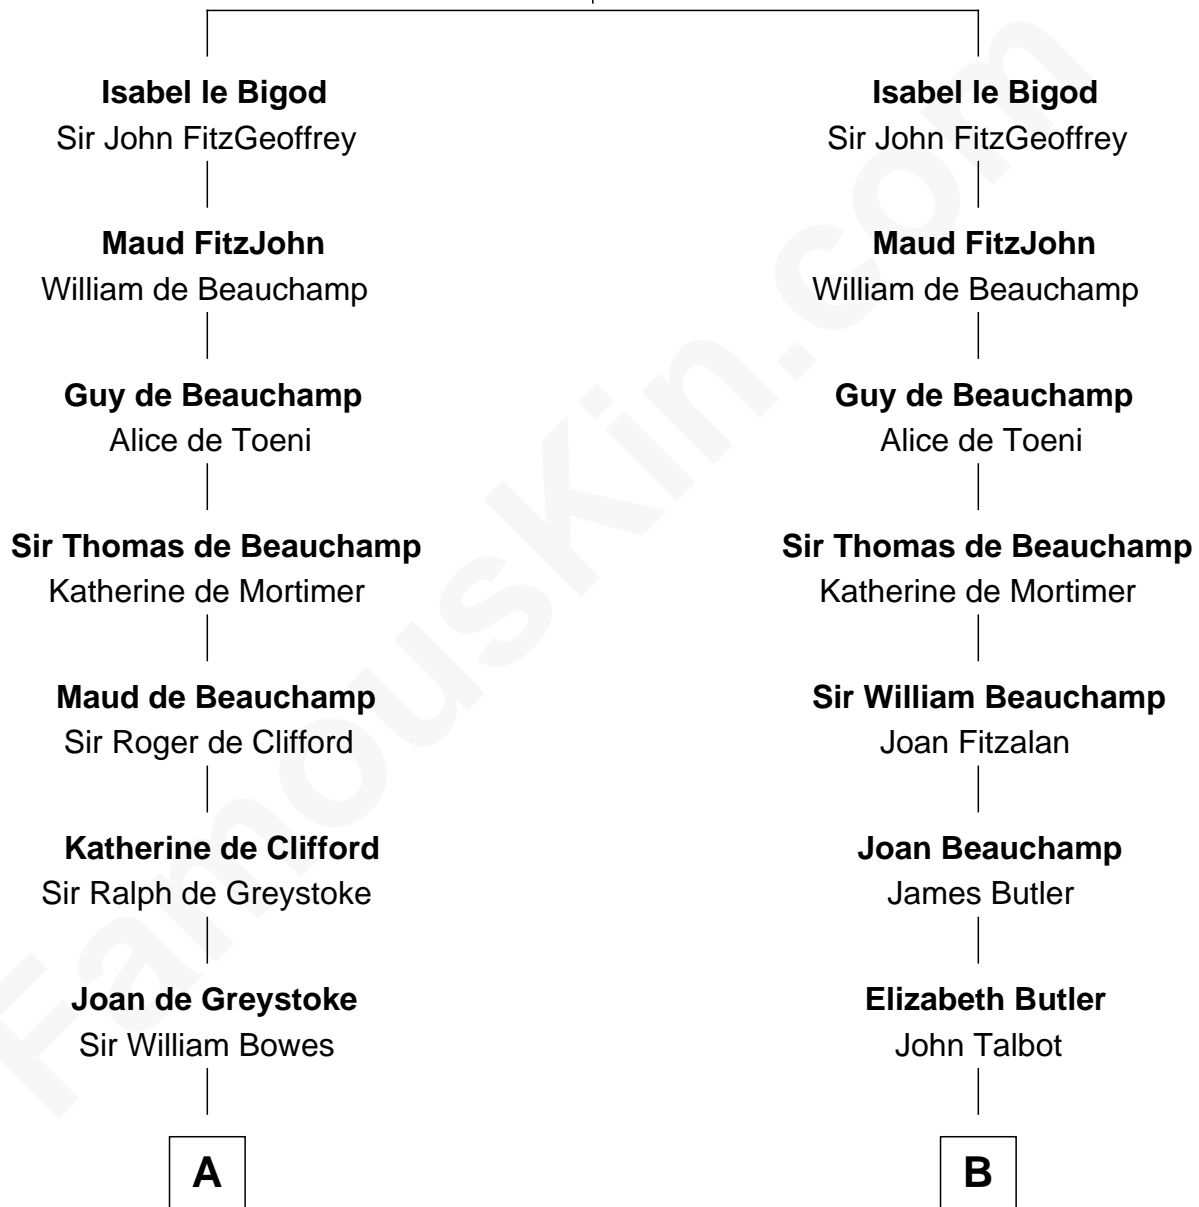

FamousKin.com Relationship Chart of

William Howard Taft

27th U.S. President

21st cousin of

John D. Rockefeller

Founder of the Standard Oil Company

Hugh le Bigod

Maud Marshal

C

Abner Rawson

Mary Allen

Rhoda Rawson

Aaron Taft

Peter Rawson Taft

Sylvia Howard

Alphonso Taft

Louisa Maria Torrey

William Howard Taft

27th U.S. President

D

Solomon Avery

Hannah Punderson

Miles Avery

Malinda Pixley