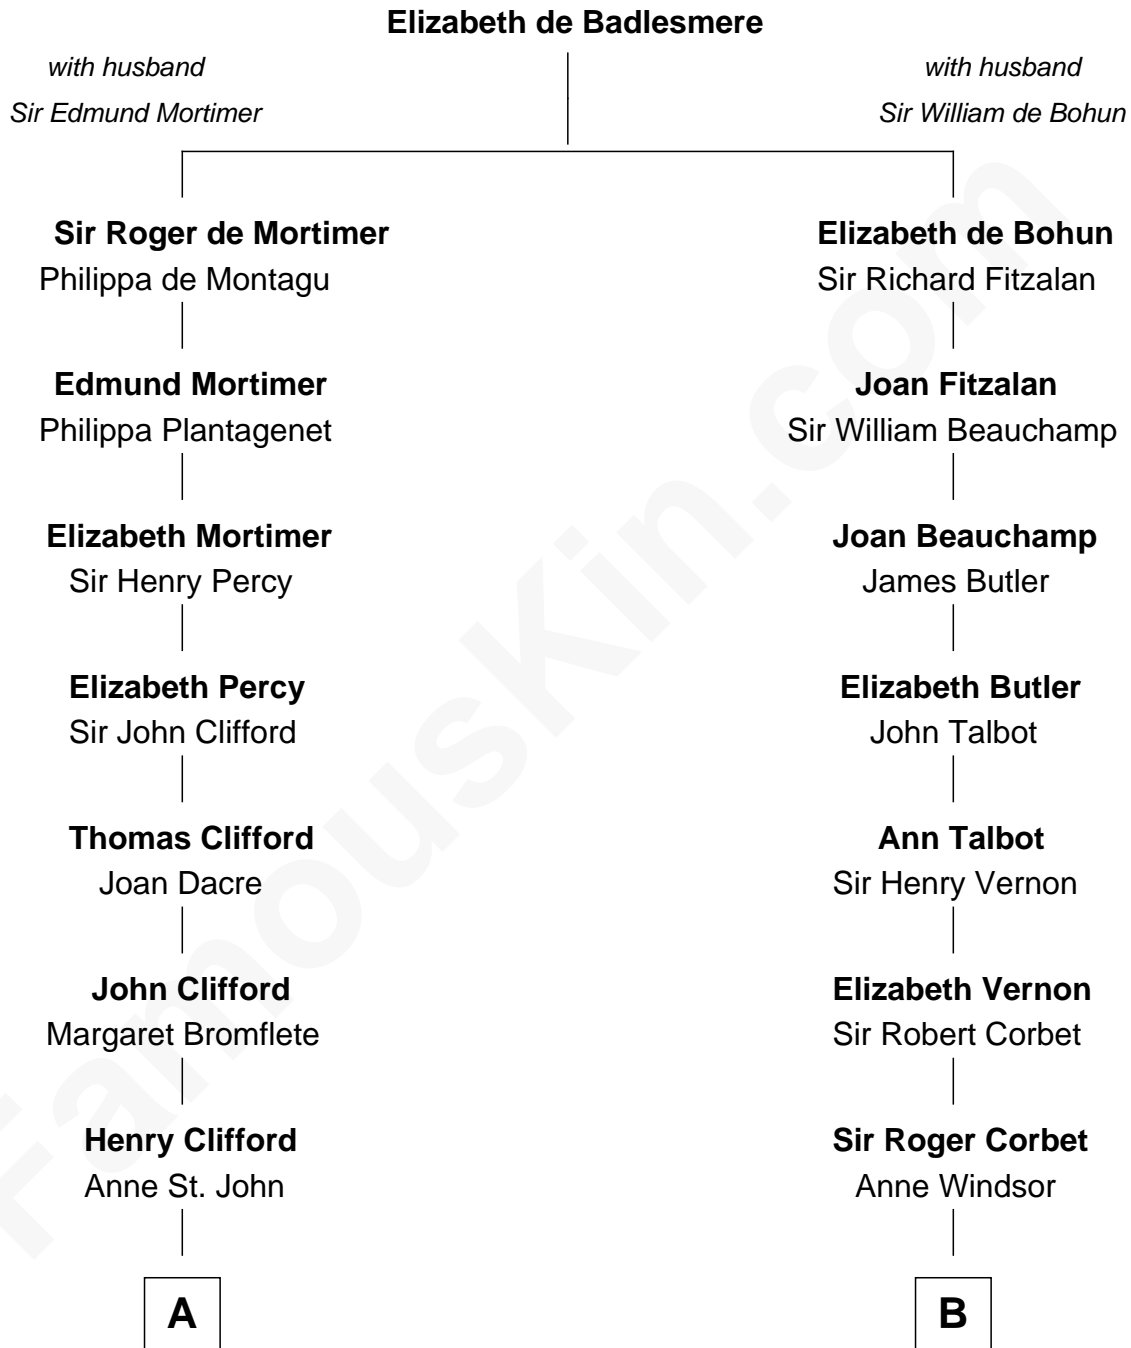

FamousKin.com
Relationship Chart of
William Howard Taft
27th U.S. President

18th cousin 1 time removed of

John D. Rockefeller
Founder of the Standard Oil Company

C

Peter Rawson Taft

Sylvia Howard

Alphonso Taft

Louisa Maria Torrey

William Howard Taft

27th U.S. President

D

William Avery Rockefeller

Eliza Davison

John D. Rockefeller

Founder of the Standard Oil Company