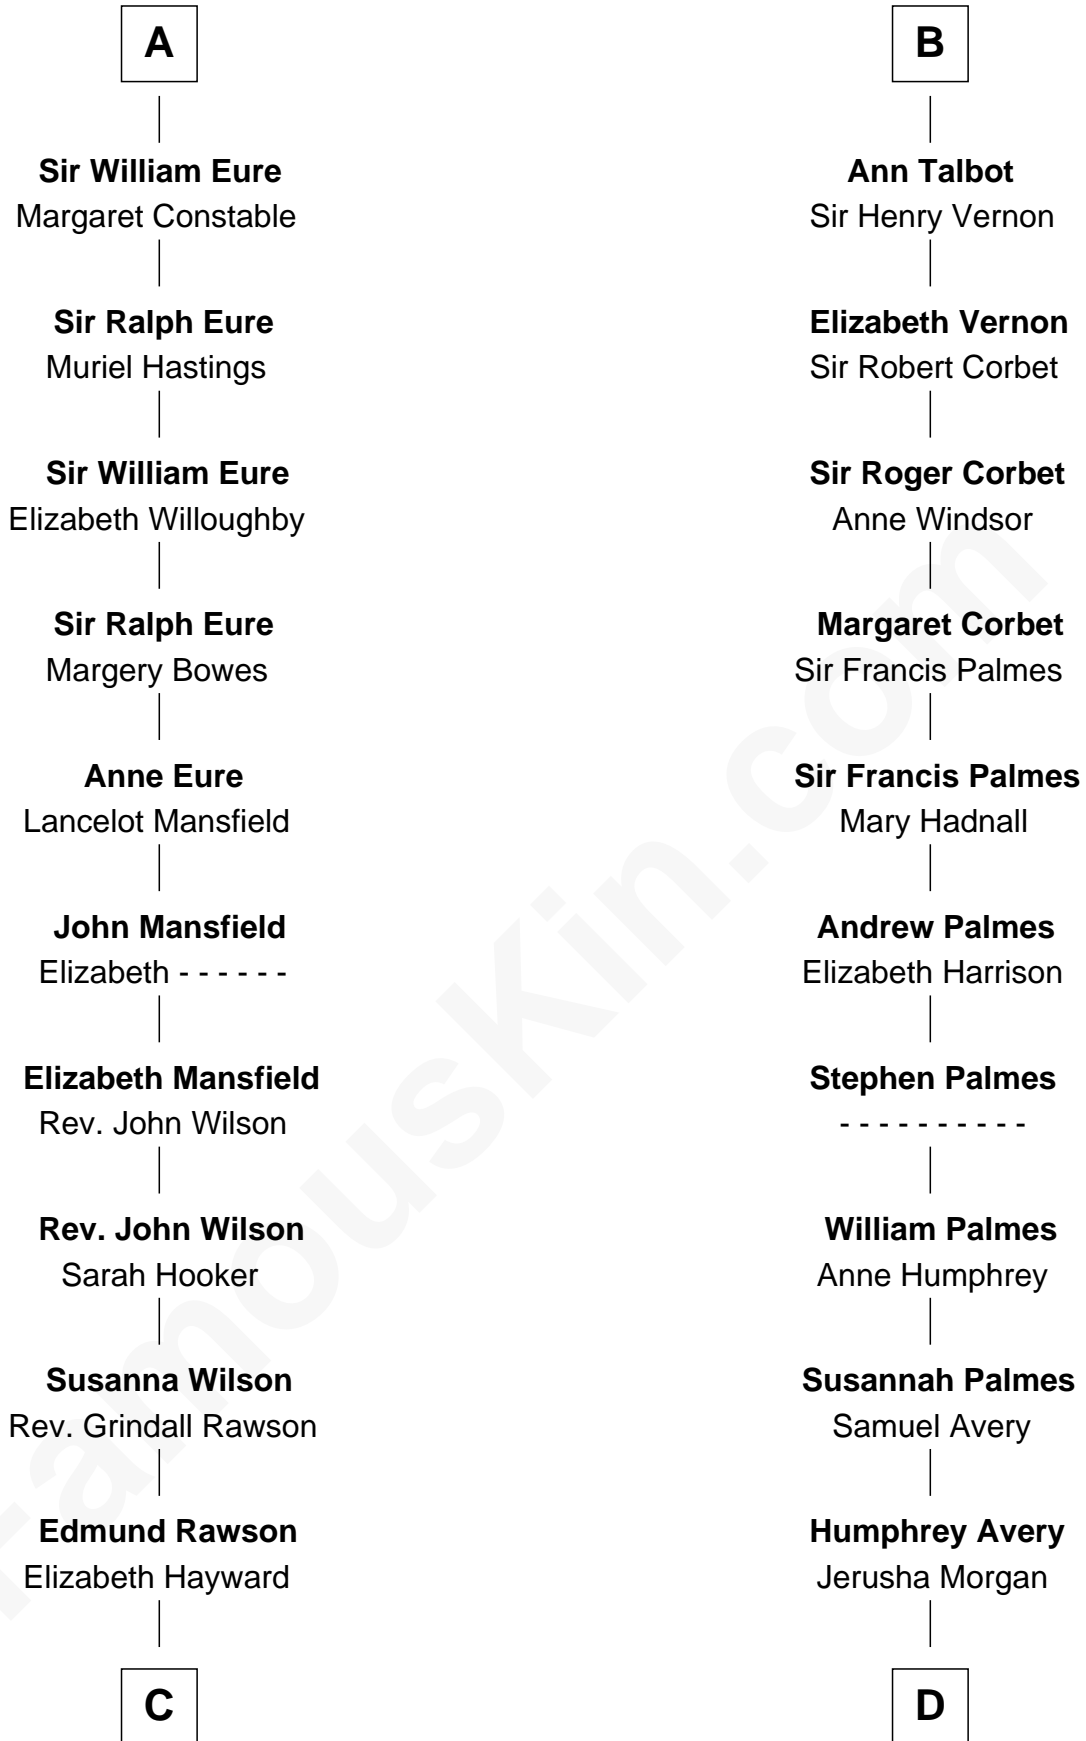

FamousKin.com Relationship Chart of

William Howard Taft

27th U.S. President

21st cousin of

John D. Rockefeller

Founder of the Standard Oil Company

Sir Humphrey de Bohun

Eleanor de Braiose

Anne de Welles

James Butler

Joan Beauchamp

Elizabeth Butler

John Talbot

B

C

Abner Rawson

Mary Allen

Rhoda Rawson

Aaron Taft

Peter Rawson Taft

Sylvia Howard

Alphonso Taft

Louisa Maria Torrey

William Howard Taft